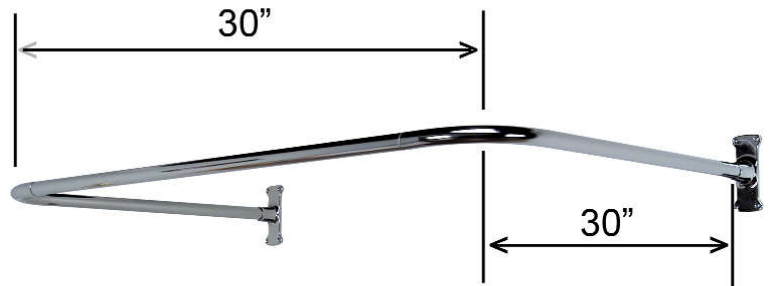

“U” SHAPED SHOWER ROD

Cat. No.
4141

Features:

- ▶ 1” Solid brass tubing
- ▶ Includes rectangular flanges: **Part #300**
- ▶ Available In 2 finishes
- ▶ All rods come as 3 pieces
- ▶ Rods are adjustable by cutting ends
- ▶ Ceiling supports available: **Part #340**

Finishes:

CP Polished Chrome
BN Brushed Nickel

L: 30” D: 30”

Dimensions are nominal and may vary. Dimensions and specifications subject to change without notice.