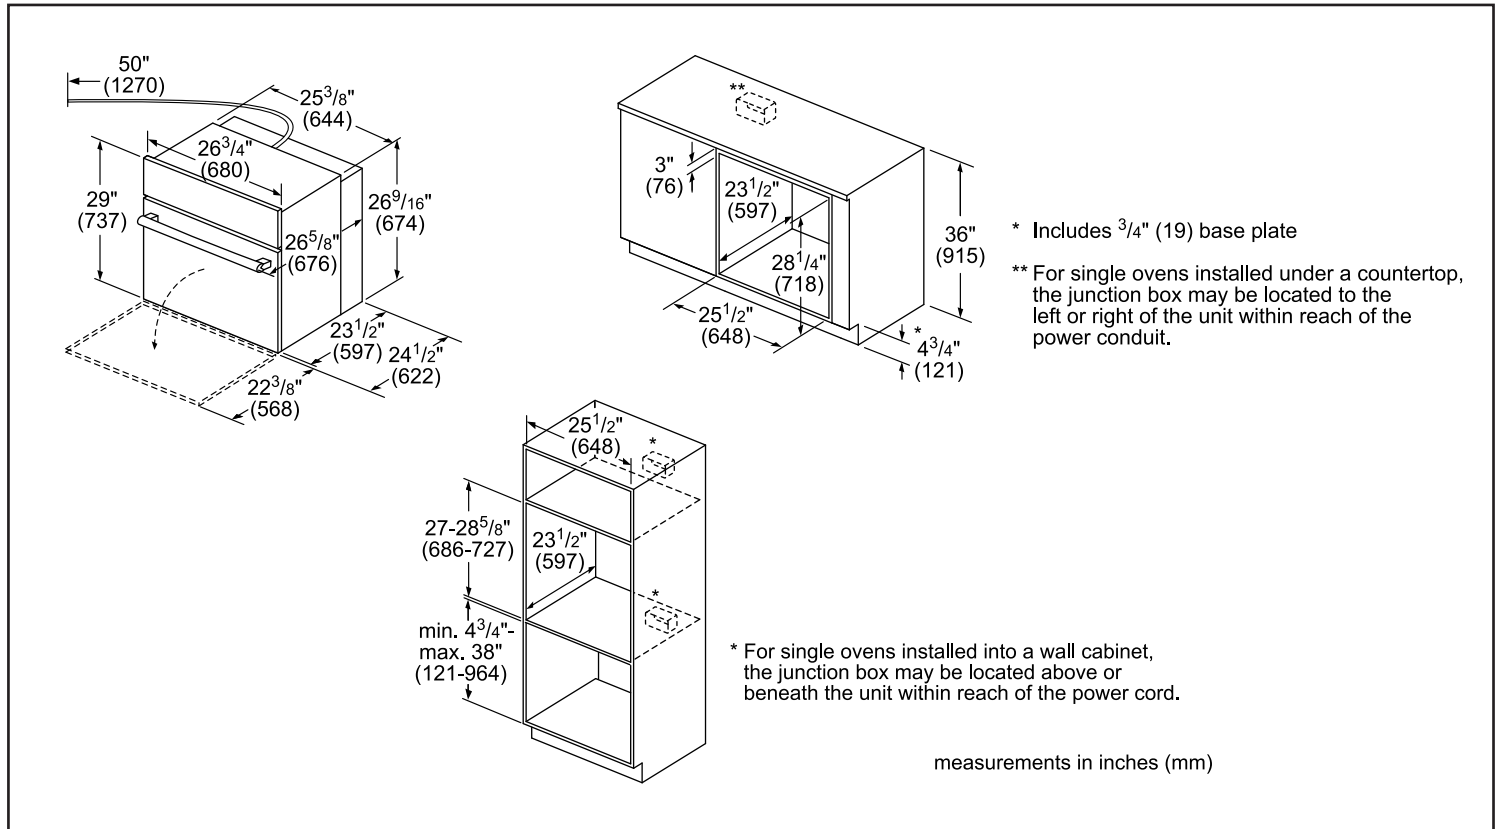

27" Single Wall Oven

800 Series – Stainless Steel HBN8451UC

Installation Details

Accessories: To purchase Bosch accessories, cleaners & parts please visit www.bosch-home.com/us/store or call 1-800-944-2904 (Mon to Fri 5 am to 6 pm PST, Sat 6 am to 3 pm PST).

Notes: All height, width and depth dimensions are shown in inches. BSH reserves the absolute and unrestricted right to change product materials and specifications, at any time, without notice. Consult the product's installation instructions for final dimensional data and other details prior to making cutout.

Warranties: Please see Use & Care manual or Bosch website for statement of limited warranty.

For more information on our entire line of products, go to www.bosch-home.com/us or call 1-800-944-2904

© BSH Home Appliances Corporation. All rights reserved. Bosch is a registered trademark of Robert Bosch GmbH.