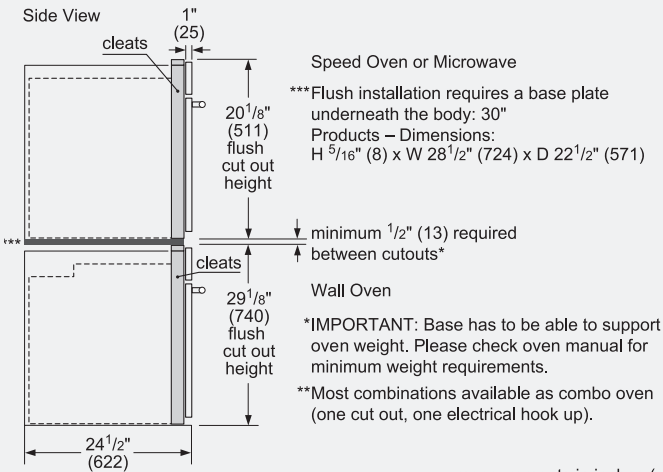

Overall appliance dimensions (HxWxD) (in) 19 5/8" x 29 3/4" x 22 3/8"

Required cutout size (HxWxD) (in) (Standard) 19 1/4" x 28 1/2" x 22"

(Flush) 20 1/8" x 30" x 23 1/2"

Oven overall interior dimensions (HxWxD) (in.) 9 7/8" x 16 1/2" x 16 1/2"

Notes: All height, width and depth dimensions are shown in inches. BSH reserves the absolute and unrestricted right to change product materials and specifications, at any time, without notice. Consult the product's installation instructions for final dimensional data and other details prior to making cutout.

30" Speed Oven

800 Series – Black Stainless Steel HMC80242UC

BOSCH
Invented for life

Installation Details

Standard Installation Over Single Oven

Flush Installation Over Single Oven

Flush Installation Over Single Oven with Side Swing door