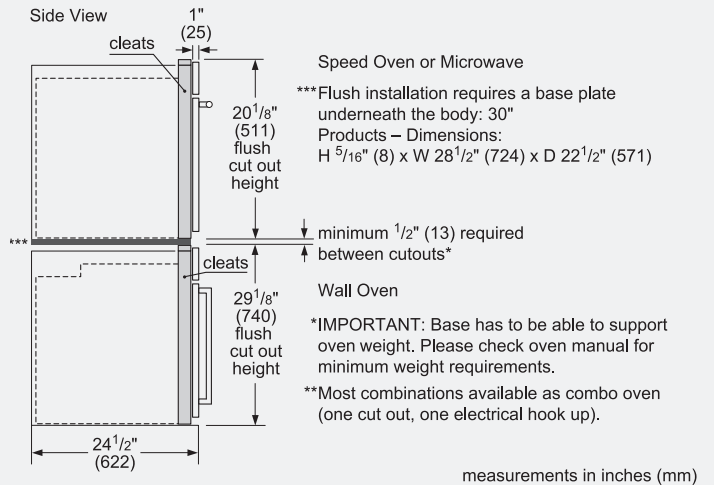

Overall appliance dimensions (HxWxD) (in) 19 5/8" x 29 3/4" x 22 3/8"

Required cutout size (HxWxD) (in) (Standard) 19 1/4" x 28 1/2" x 22"

(Flush) 20 1/8" x 30" x 23 1/2"

Oven overall interior dimensions (HxWxD) (in.) 9 7/8" x 16 1/2" x 16 1/2"

Notes: All height, width and depth dimensions are shown in inches. BSH reserves the absolute and unrestricted right to change product materials and specifications, at any time, without notice. Consult the product's installation instructions for final dimensional data and other details prior to making cutout.

30" Speed Oven

800 Series – Black Stainless Steel HMC80242UC

BOSCH
Invented for life

Installation Details

Standard Installation Over Single Oven

Flush Installation Over Single Oven

Flush Installation Over Single Oven with Side Swing door

Accessories: To purchase Bosch accessories, cleaners & parts please visit www.bosch-home.com/us/store or call 1-800-944-2904 (Mon to Fri 5 am to 6 pm PST, Sat 6 am to 3 pm PST).

Notes: All height, width and depth dimensions are shown in inches. BSH reserves the absolute and unrestricted right to change product materials and specifications, at any time, without notice. Consult the product's installation instructions for final dimensional data and other details prior to making cutout.