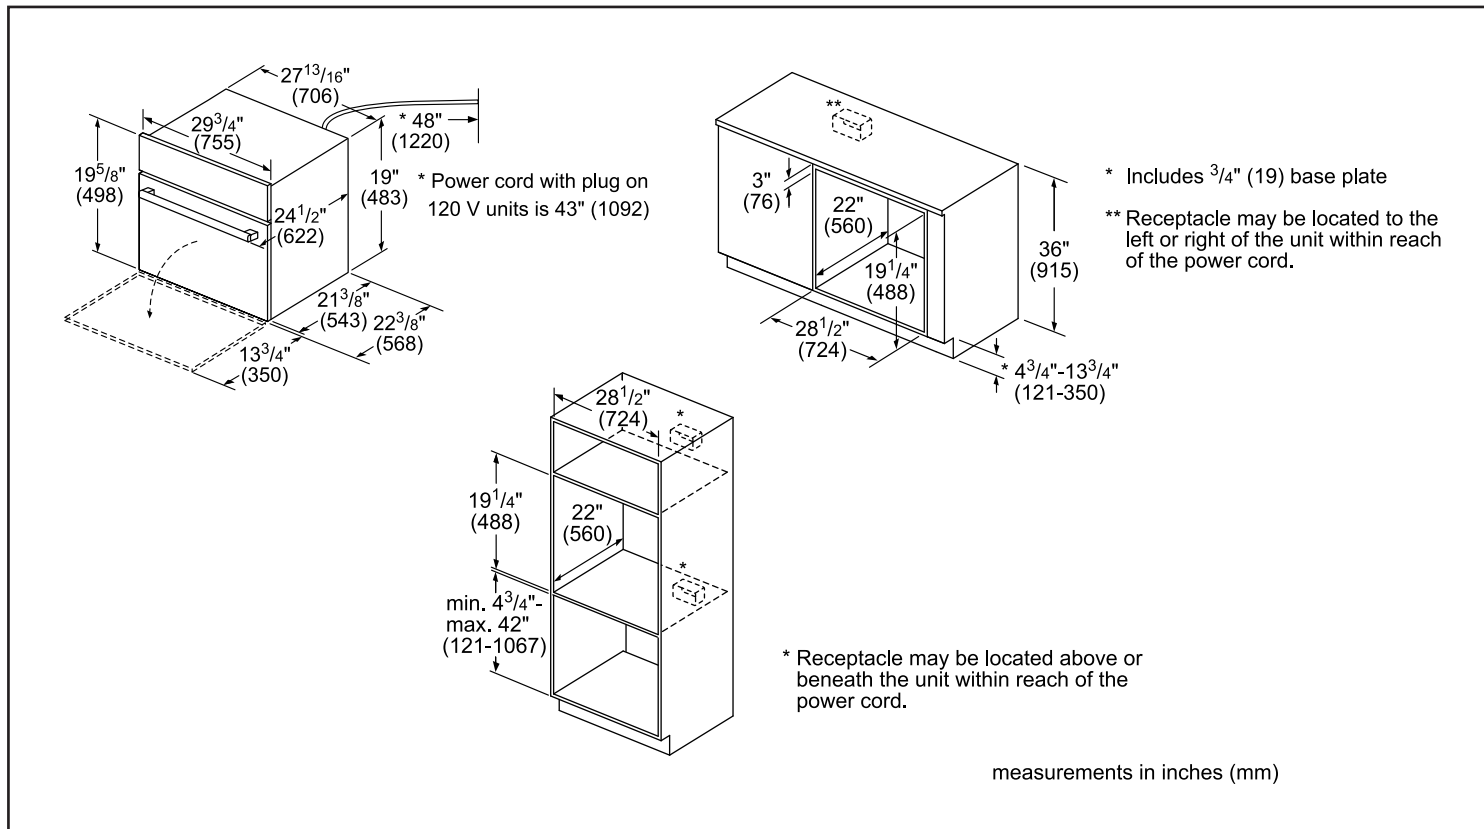

30" Speed Oven

800 Series – Black Stainless Steel HMC80242UC

BOSCH
Invented for life

Installation Details

Accessories: To purchase Bosch accessories, cleaners & parts please visit www.bosch-home.com/us/store or call 1-800-944-2904 (Mon to Fri 5 am to 6 pm PST, Sat 6 am to 3 pm PST).

Notes: All height, width and depth dimensions are shown in inches. BSH reserves the absolute and unrestricted right to change product materials and specifications, at any time, without notice. Consult the product's installation instructions for final dimensional data and other details prior to making cutout.

Warranties: Please see Use & Care manual or Bosch website for statement of limited warranty.

For more information on our entire line of products, go to www.bosch-home.com/us or call 1-800-944-2904

© BSH Home Appliances Corporation. All rights reserved. Bosch is a registered trademark of Robert Bosch GmbH.