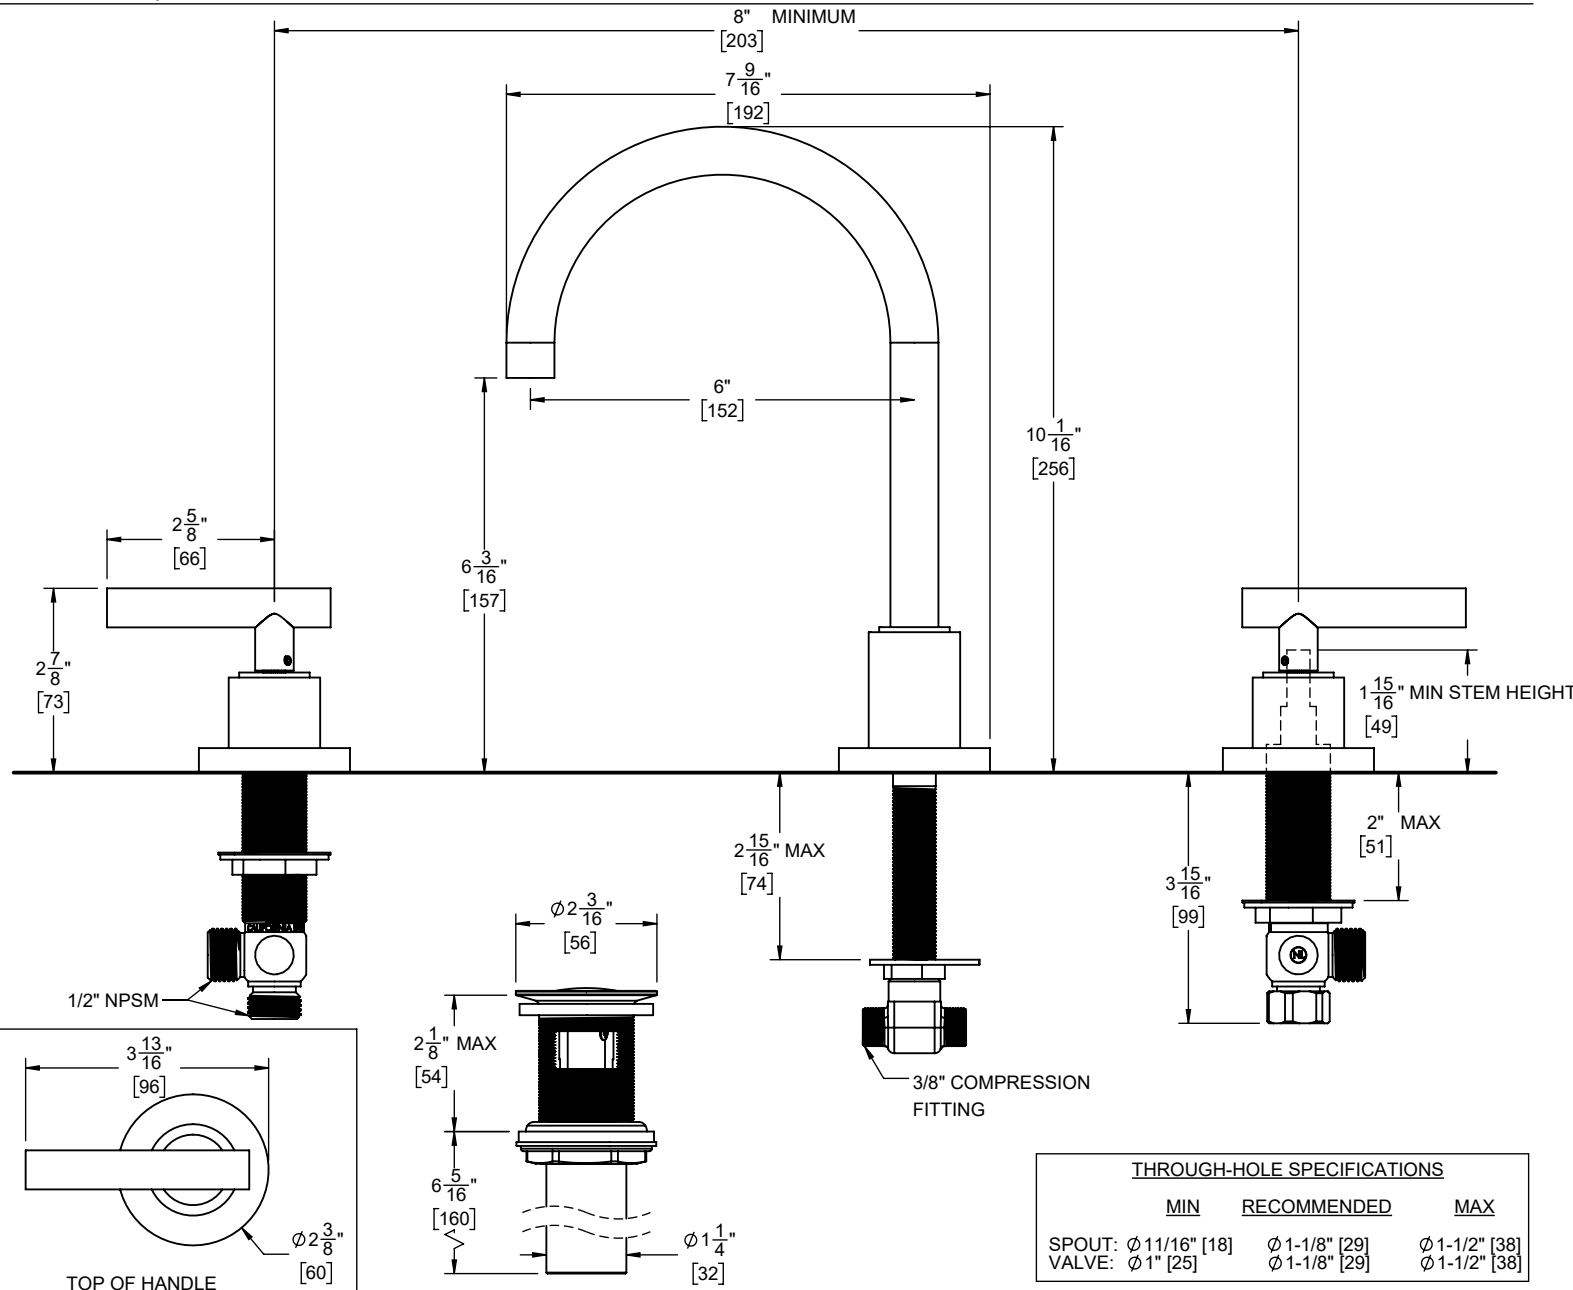

## WIDESPREAD LAVATORY FAUCET

6602

### Features

- Available in 28 finishes including 13 PVD Finishes
- All brass construction
- 6" spout center to center
- 1/4" turn ceramic disc cartridge(s)
- Flexible braided hoses for ease of installation
- $\phi$  1-1/4" all brass touch style pop up drain assembly
- 1.2gpm (4.5 L/min) max flow rate

SPECIFICATIONS SUBJECT TO CHANGE WITHOUT NOTICE

DIMENSIONS SHOWN TO NEAREST 1/16"  
[DIMENSIONS SHOWN TO NEAREST 1MM]