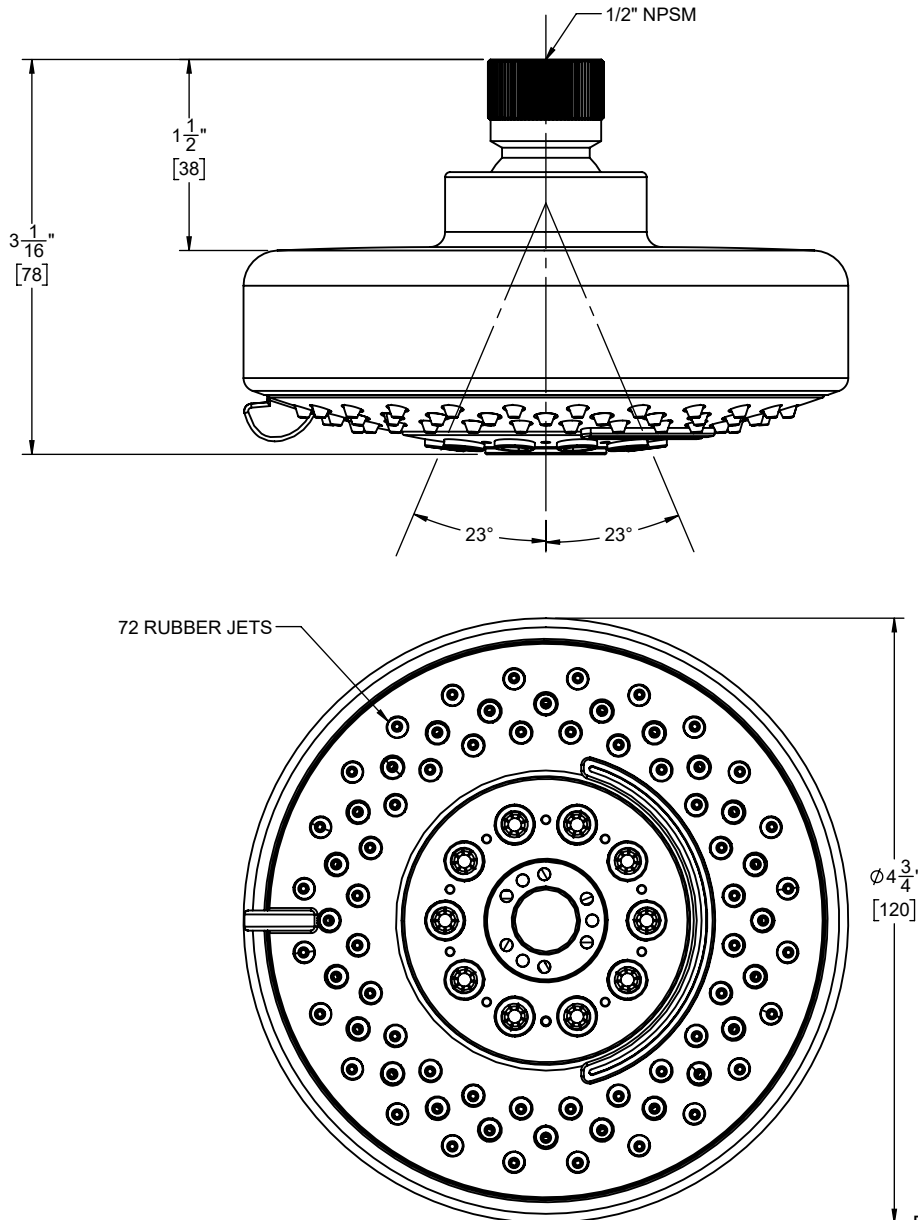

California Faucets®

Showerhead

4-3/4" MULTI-FUNCTION CONTEMPORARY

Features

- 1/2" FIP inlet
- Swiss shower technology™
- 4 functions: rain, air, booster massage & blade
- Self-cleaning rubber jets
- Solid brass pivot ball, ABS body
- 4-3/4" diameter, gray face
- Replace .FR with desired max flow rate:
SH-504.25 for 2.5 gpm
SH-504.20 for 2.0 gpm
SH-504.18 for 1.8 gpm

SH-504.25
SH-504.20
SH-504.18

Codes/Standards

Product meets or exceeds the following:

- ASME A112.18.1/CSA B125.1
- CEC (1.8 gpm)
- DOE (2.5, 2.0, & 1.8 gpm)
- Commonwealth of MA
- EPA WaterSense (2.0 gpm)