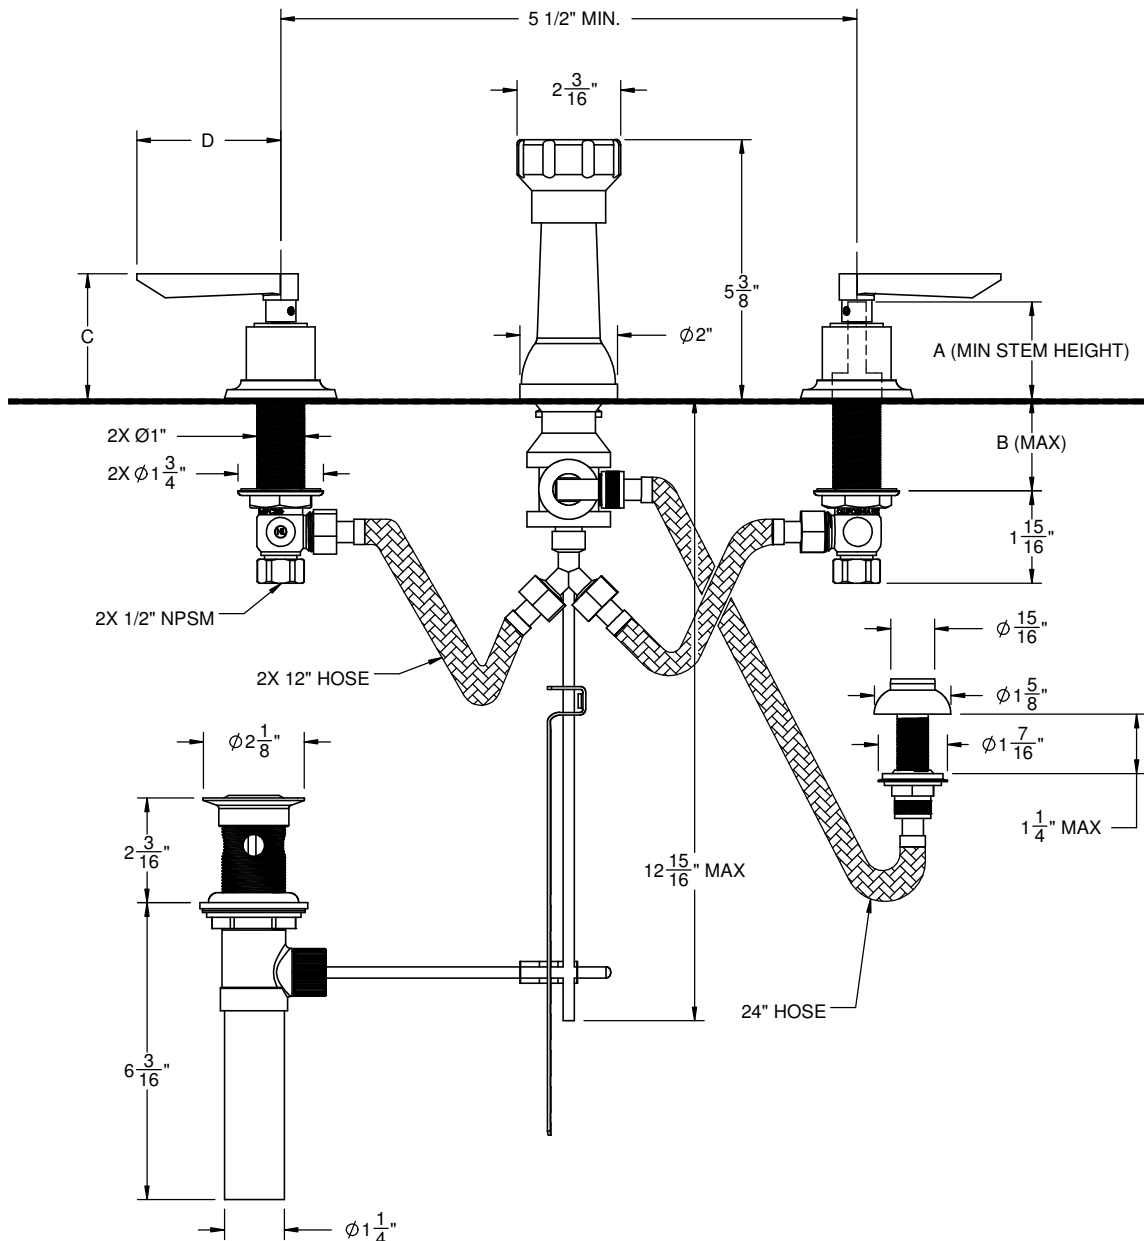

California Faucets®

Multi-series

WIDESPREAD BIDET SETS

Features

- 1/4 turn ceramic disc cartridge
- Anti-siphon atmospheric vacuum breaker diverter
- Vertical Sprayer
- 1-1/4" all brass lift rod style pop-up drain assembly
- Solid brass construction
- Over 30 finishes including 15 PVD finishes

Codes/Standards

Product meets or exceeds the following

- ASME A112.18.1/CSA B125.1
- ADA compliant

XX04

4504-ZZ shown

XX	A	B	C	D
33	2 3/8	1 9/16	3 1/8	3 7/16
34	2 3/8	1 9/16	3 3/8	1 1/8
35	2 3/8	1 9/16	3 1/8	3 1/2
36	2 3/8	1 9/16	3 1/8	3 1/8
38	2 5/8	1 5/16	3 11/16	2 7/8
42	2 5/8	1 5/16	3 1/2	3 1/8
44	2 1/2	1 7/16	3 5/16	2 7/8
45	2"	1 15/16	2 5/8	3"
46	2 1/2	1 7/16	3 3/16	3 7/16
47	2 1/2	1 7/16	3 1/16	1 3/8
48	2 7/16	1 1/2	3 1/16	3 1/8
48X	2 7/16	1 1/2	3 1/16	1 1/2
50	2 1/4	1 11/16	3 13/16	2 13/16
51	2 1/2	1 7/16	3 11/16	1 1/4
55	2 5/8	1 5/16	3 7/16	3 5/16
59	2 5/8	1 1/16	3 3/4	3"
60	2 1/4	1 11/16	2 3/4	1 5/16
62	7/8	3 1/16	1 5/8	1 5/8
63	3"	1 5/16	4 1/16	1 3/8
64	2 5/8	1 7/16	3 13/16	3 5/16
65	2 1/8	1 13/16	2 3/4	1 3/8
66	2 1/8	1 13/16	2 7/8	2 5/8
67	2 1/4	1 11/16	3 1/16	1 3/8
68	2 3/8	1 9/16	3 1/8	3 5/16
69	2 3/8	1 9/16	3 1/8	3 1/2
70	1 3/8	2 9/16	3"	2 3/4
71	1"	2 15/16	2"	1 7/8
72	1"	2 15/16	2"	1 1/4
73	1"	2 15/16	3 1/4	1 1/4
74	3/4	3 3/16	2 1/16	3"
77	1 5/16	2 5/8	2 11/16	2 3/4
77R	1 1/8	2 13/16	1 11/16	1"
E2	2 11/16	1 1/4	3"	3 3/4
E3	1 5/16	3"	1 5/8	2 3/4
E3C	1 1/16	2 7/8	1 3/4	2 3/4
E4	1 5/16	3"	1 7/16	2 3/4