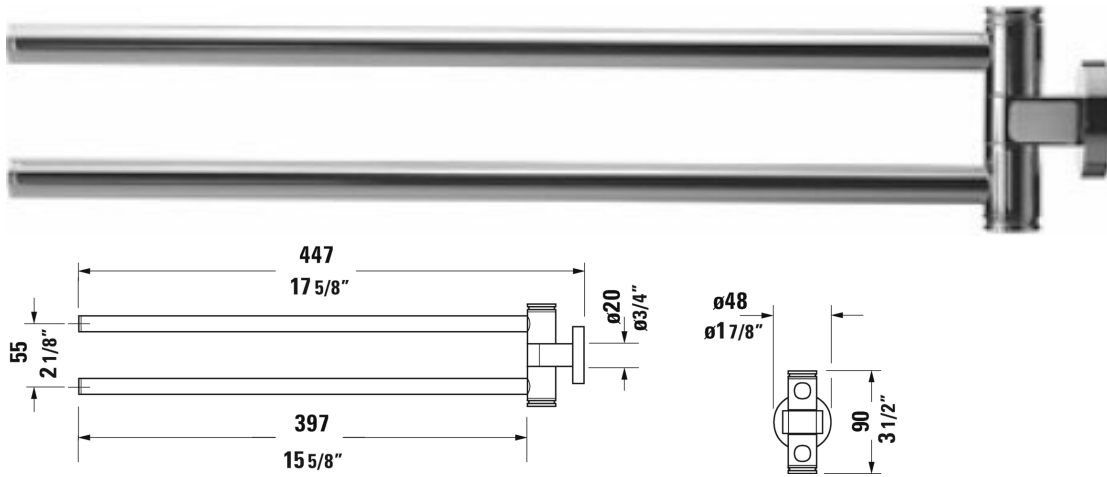

D-Code Towel rail # 0099221000

| < 1 7/8" Inch > |

Towel rail	Dimension	Weight	Order number
two swivelling arms, 3 1/2" Inch			
Colors			
10 Chrome			
Variant			
	1 7/8" x 17 5/8" Inch	2 lb	0099221000

All drawings contain the necessary measurements which are subject to standard tolerances. They are stated in inch & mm and are non-binding. Exact measurements, in particular for customized installation scenarios, can only be taken from the finished ceramic piece.