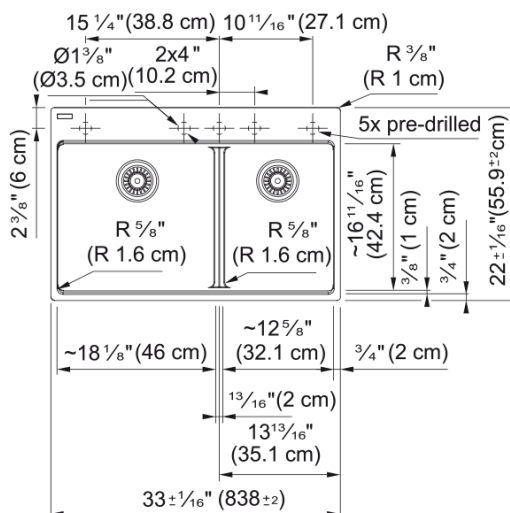

## Technical Data

### Product Dimensions

Exterior size: right to left	32.992
Exterior size: front to back	22.008
Large bowl size: right to left	18.15
Large bowl size: front to back	16.614
Large bowl: depth	9.488
Small bowl size: right to left	12.756
Small bowl size: front to back	16.614
Small bowl: depth	9.488

### Installation

Minimum cabinet size	33"
----------------------	-----