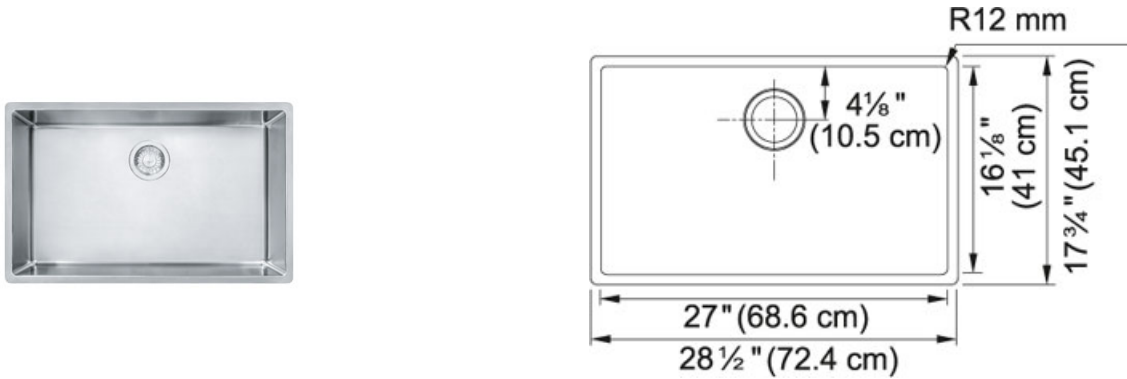

## Cube CUX11027 Stainless Steel | 122.0371.979

FAMILY : Sinks | SERIE : Cube | MODEL : CUX11027 | FINISH : Stainless Steel | INSTALLATION TYPE : Undermount | STYLE : Contemporary

### TECHNICAL DATA

Minimum Cabinet Size	33"
Drain Opening	3 1/2"
Length overall	28 1/2"
Width overall	17 3/4"
Depth Overall	9"
Length of large bowl	27"
Width of large bowl	16 1/8"
Depth of large bowl	11 7/16"
Number of Bowls	1
Where to buy	Showroom