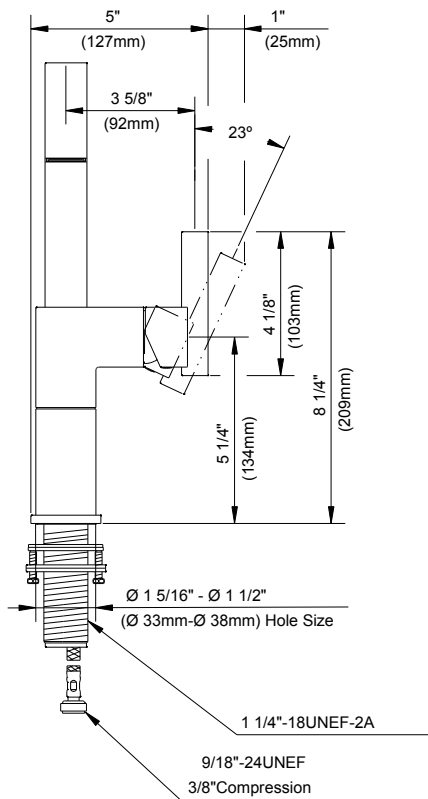

Mount Type

Standards & Certifications

Submittal Information:

Name: _____
Location: _____

Contractor: _____
Contact #: _____