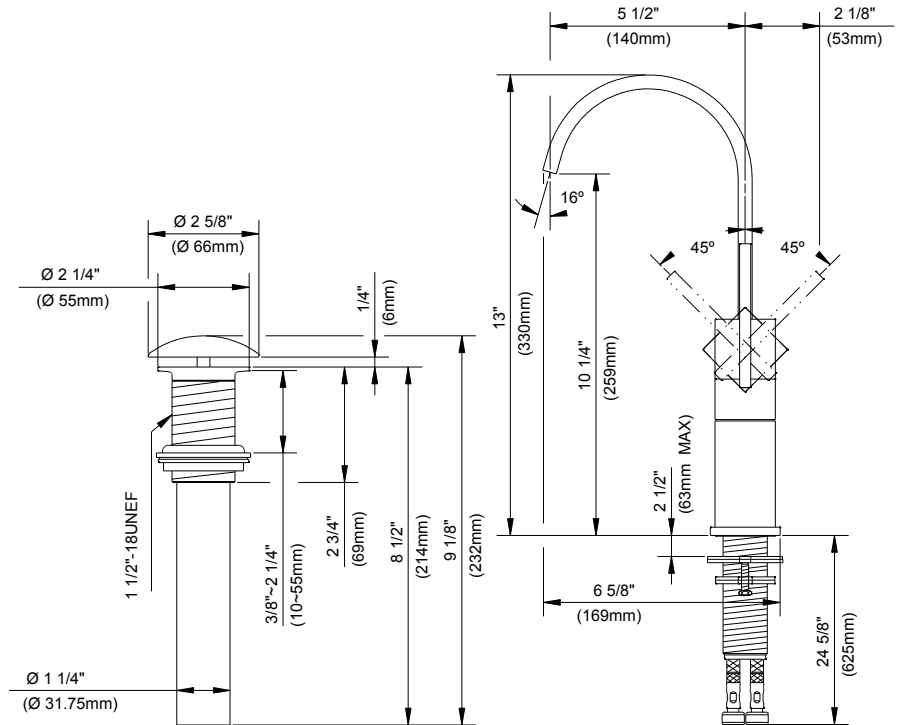

Mount Type

Standards & Certifications

Submittal Information:

Name: _____
Location: _____

Contractor: _____
Contact #: _____