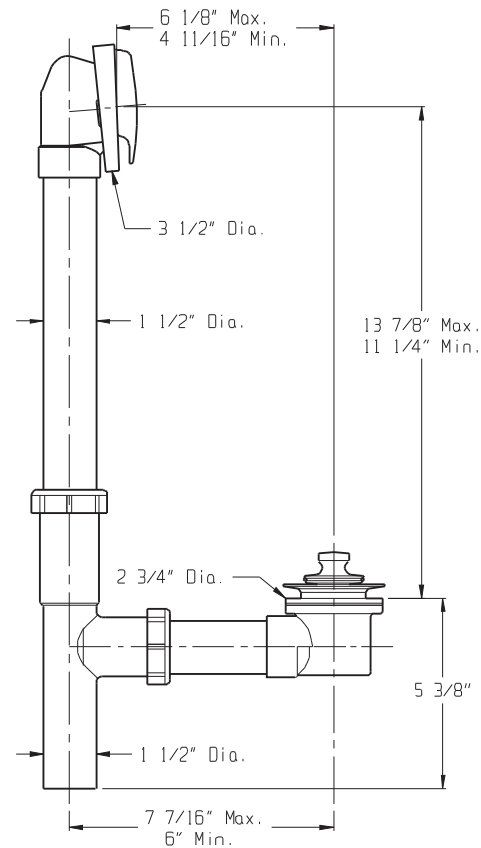

GERBER

41-550 Series

Lift & Turn Bath Drains

Features:

- Fits most tubs 14" to 16" high
- 1-1/2" plastic tubing in PVC
- Patented adjustable self-retaining rubber head gasket
- Cast brass shoe plug
- Partially assembled in carton
- Compartmentalized packaging
- Available in Chrome only

Standards & Certifications:

- IAPMO/cUPC

Catalog Numbers:

- 41-550** PVC (Chrome)
- 41-550-76** PVC (Chrome), with Retaining Ring
- 41-550-88** PVC (Chrome), with "Clean Out Here"

Prefixes Available:

None

Suffixes Available:

- 76** Retaining Ring (Compliance w/Chicago Code In Special Finishes)
- 88** "Clean-out Here" on Face Plate w/Retaining Ring (Chicago Code Chrome Only)

Job Name	
Date	
Model Specified	
Quantity	
Customer	
Contractor	
Architect/engineer	