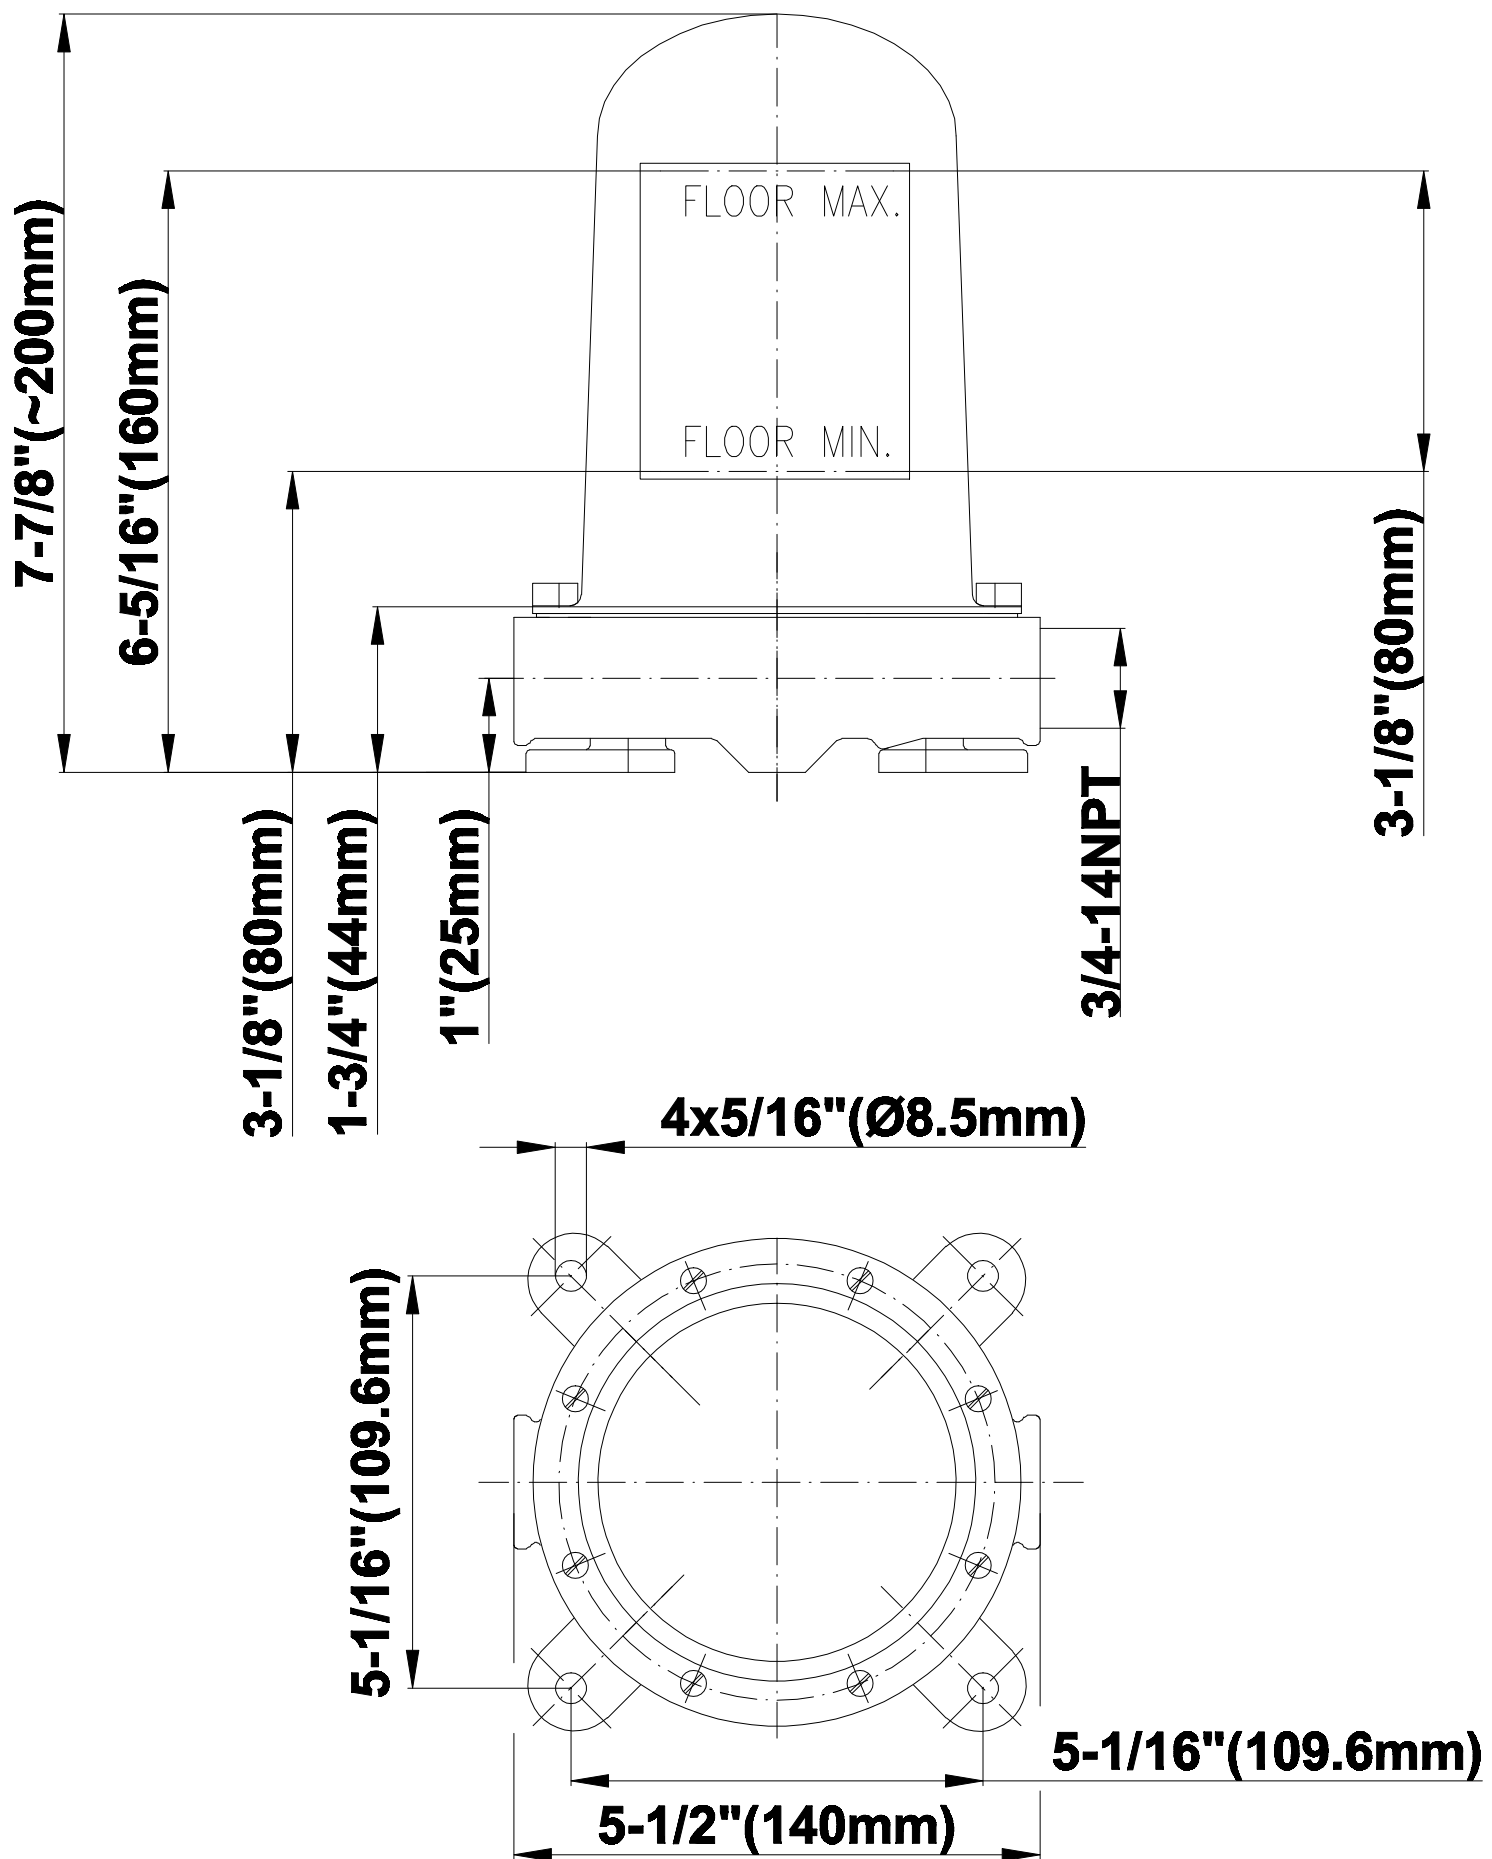

BATHROOM  
Sade Floor-Mounted Tub Filler  
w/Deck-Mounted Handshower &  
Diverter  
**G-1853-C14B**

---

**GRAFF**<sup>®</sup>

### **Information**

- Floor-mounted spout installation
- Aerated Flow Rate ~10.6 gpm @45 psi
- Handshower flow rate  $\leq 1.5$  max gpm
- 9-7/8" spout reach
- 37"- 40" ~spout height
- Optional in-line pressure balancing valve
- Deck-mounted handle installation

## Rough

BATHROOM  
Sade Floor-Mounted Tub Filler -  
Spout Only  
**G-1852-T**

**GRAFF®**

**Information**

- Floor-mounted spout installation
- Aerated Flow Rate ~10.6 gpm @45 psi
- 9-7/8" spout reach
- 37"- 40" ~spout height
- Optional in-line pressure balancing valve