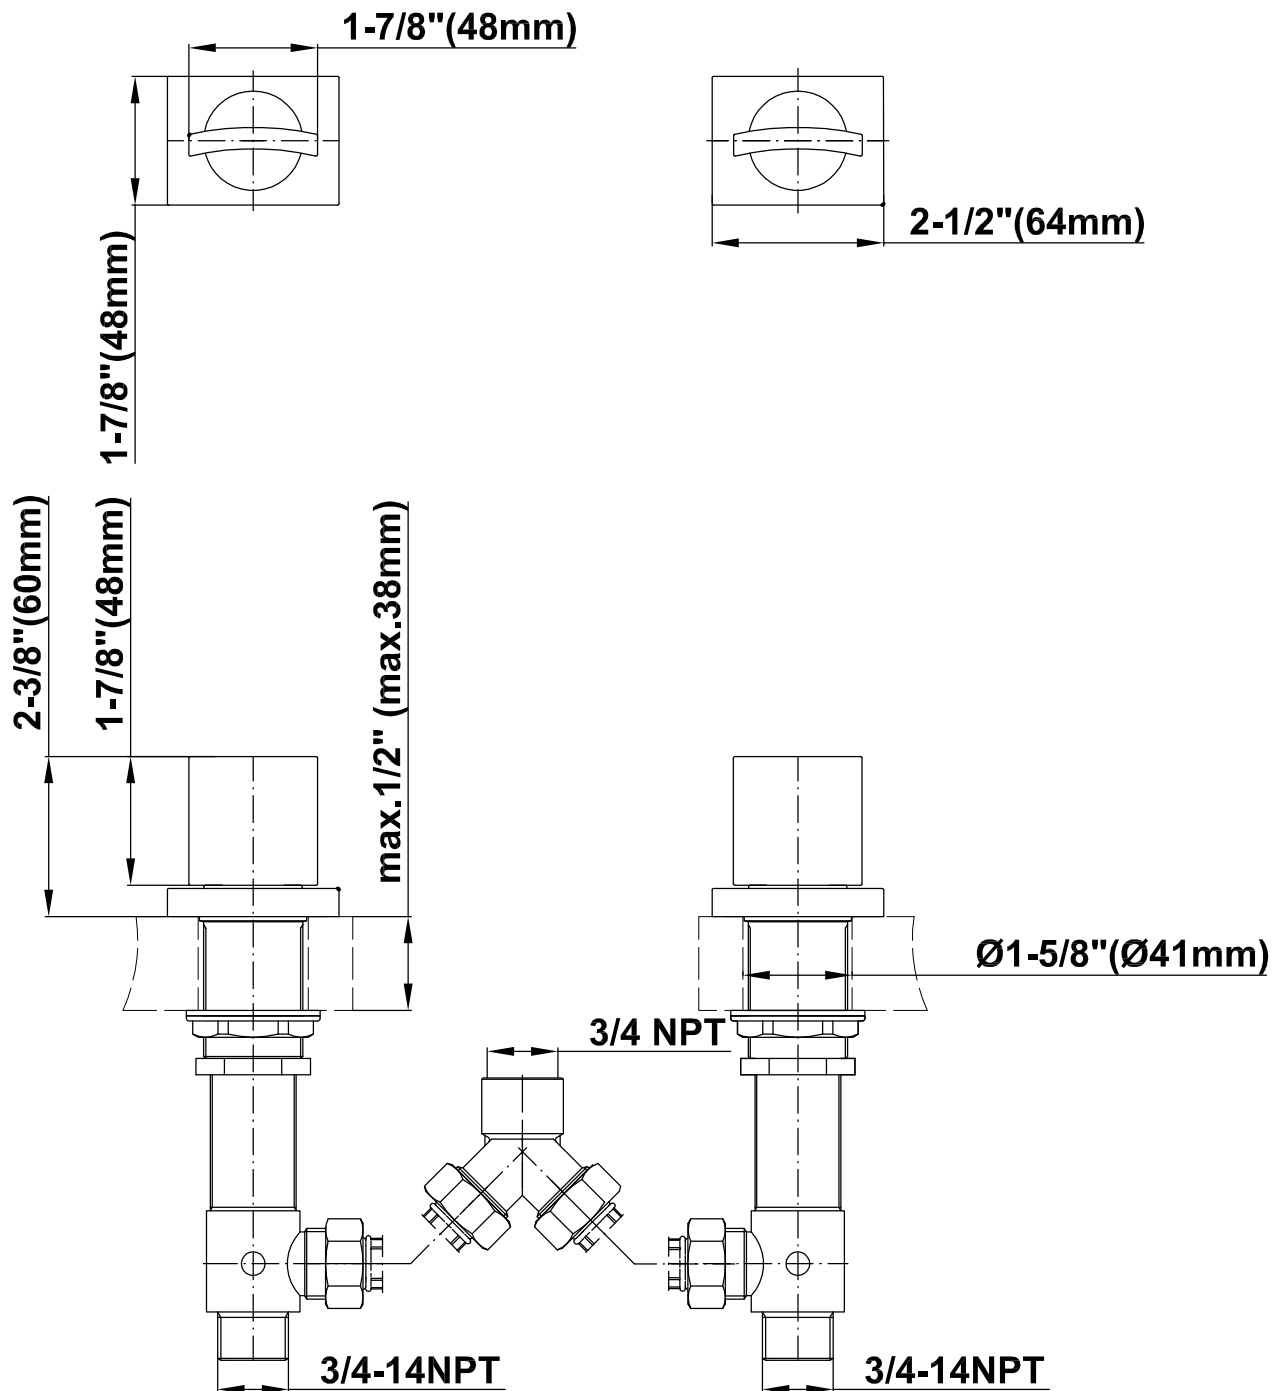

C14B-BS

TARGA, SADE, LUNA Series