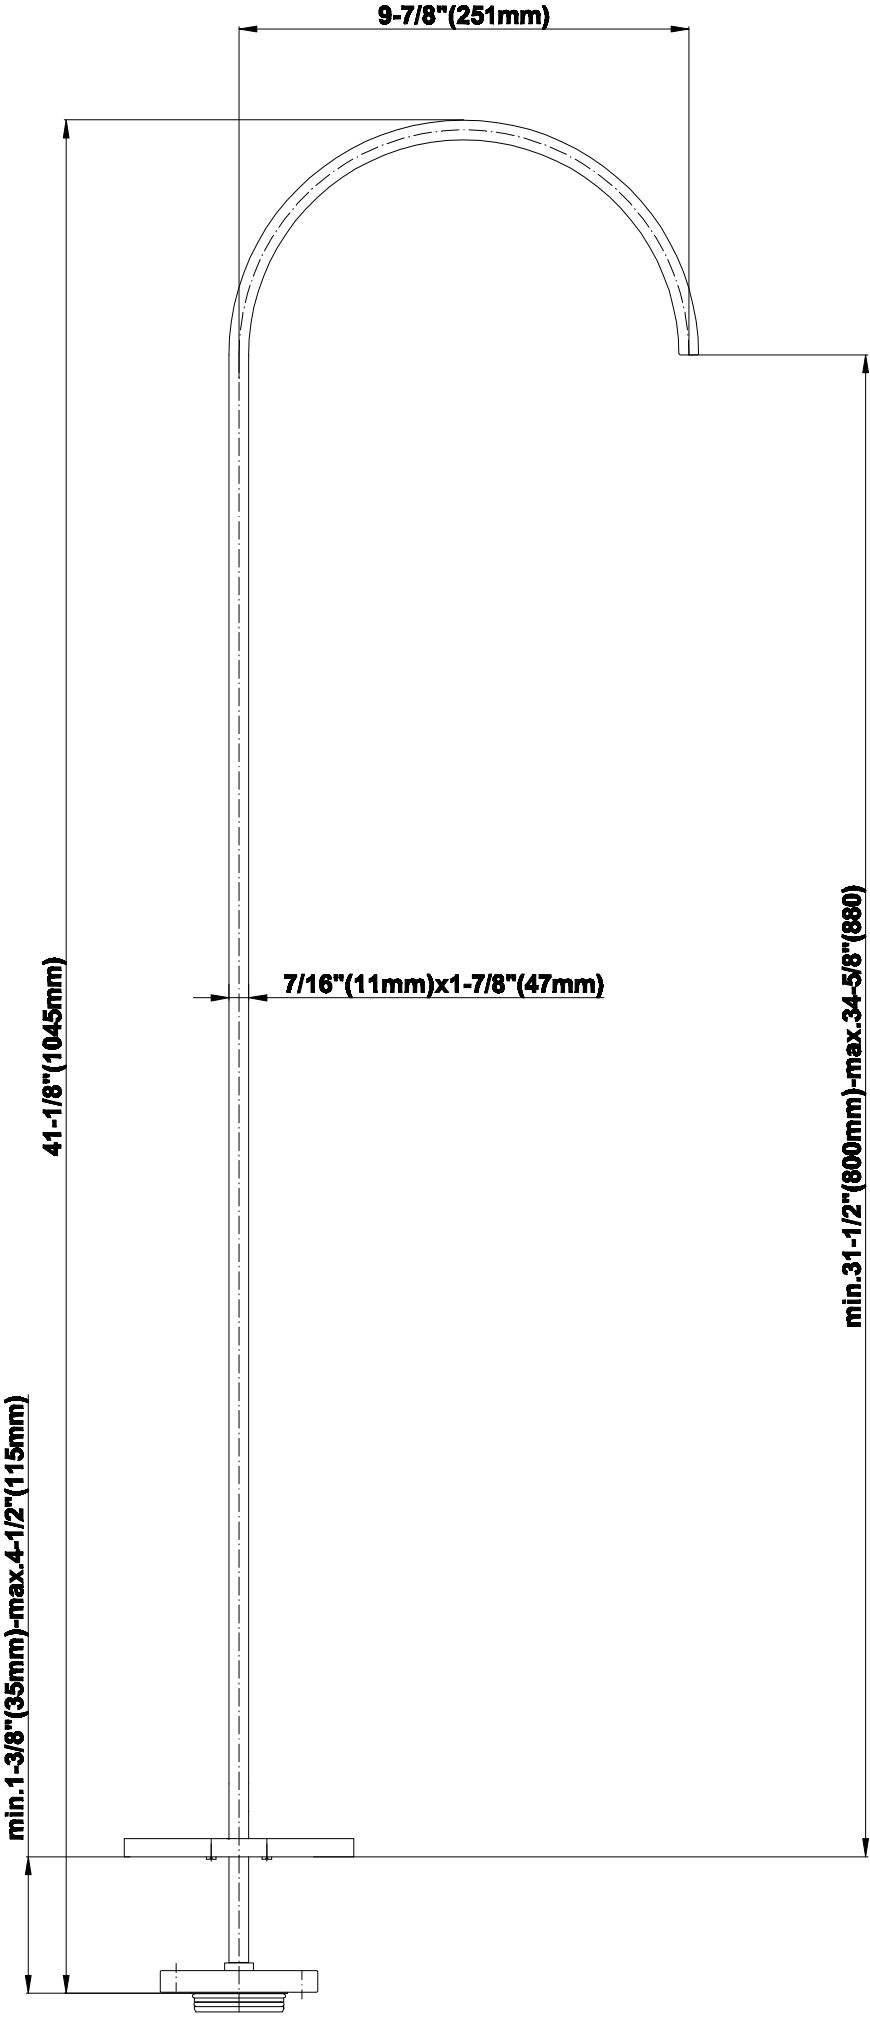

G-1852-T SPOUT

SADE Series