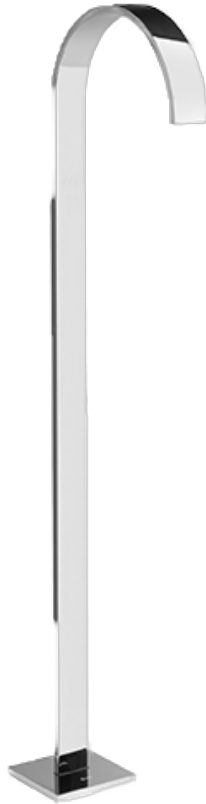

BATHROOM  
Sade Floor-Mounted Tub Filler  
w/Deck-Mounted Handshower &  
Diverter  
**G-1853-C14B**

---

**GRAFF**<sup>®</sup>

# C14B-BS

TARGA, SADE, LUNA Series

BATHROOM  
Spout Connection Rough  
**G-1050**

**GRAFF**<sup>®</sup>

**Finishes**

24K Gold

24K Brushed  
Gold

Architectural  
Black™

Matte Black

Olive Bronze

Polished  
Chrome

Polished  
Nickel

Steelnox<sup>®</sup>  
(Satin Nickel)

Architectural  
White

## Rough

BATHROOM  
Sade Floor-Mounted Tub Filler -  
Spout Only  
**G-1852-T**

**GRAFF®**

**Information**

- Floor-mounted spout installation
- Aerated Flow Rate ~10.6 gpm @45 psi
- 9-7/8" spout reach
- 37"- 40" ~spout height
- Optional in-line pressure balancing valve