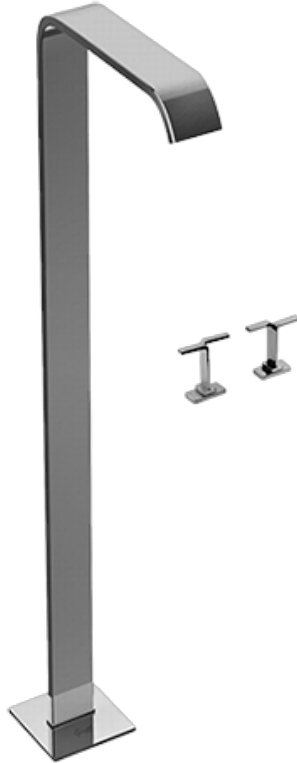

BATHROOM  
Immersion Floor-Mounted Vessel  
Filler  
**G-2315-C9**

---

**GRAFF**<sup>®</sup>

## Information

- Floor-mount installation
- Aerated Flow Rate ~2.2 gpm @45 psi
- Drain assembly not included
- 9-13/16" spout reach
- 42"-45" ~spout height
- ADA

**G-2315-C9**  
 Immersion Collection  
 Floor-Mounted Vessel Filler

**Product Features**

- Floor- mount installation
- Aerated flow rate <1.2 max gpm
- Drain assembly not included
- 9-13/16" spout reach
- 42"-45" ~ spout height

**Available Finishes**

- Polished Chrome  
G-2315-C9-PC
  - Steelnox  
G-2315-C9-SN
- \* Special order finish- call for availability