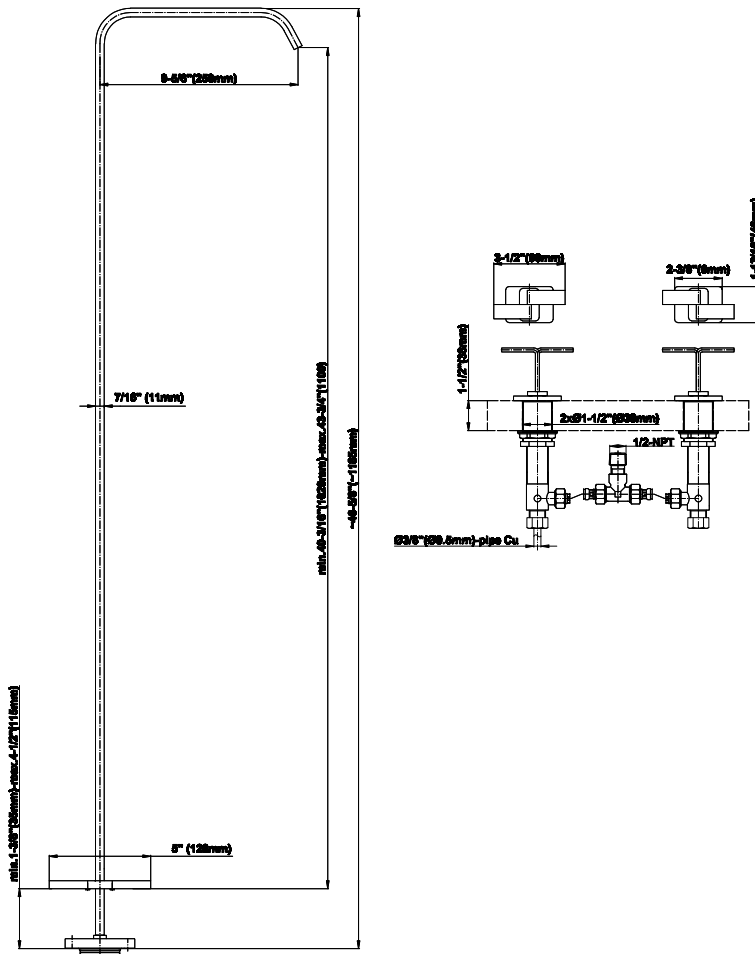

The measurements shown are for reference only. Products and specifications shown are subject to change without notice. Revised 11/2017

www.graff-designs.com | phone: 800-954-4723