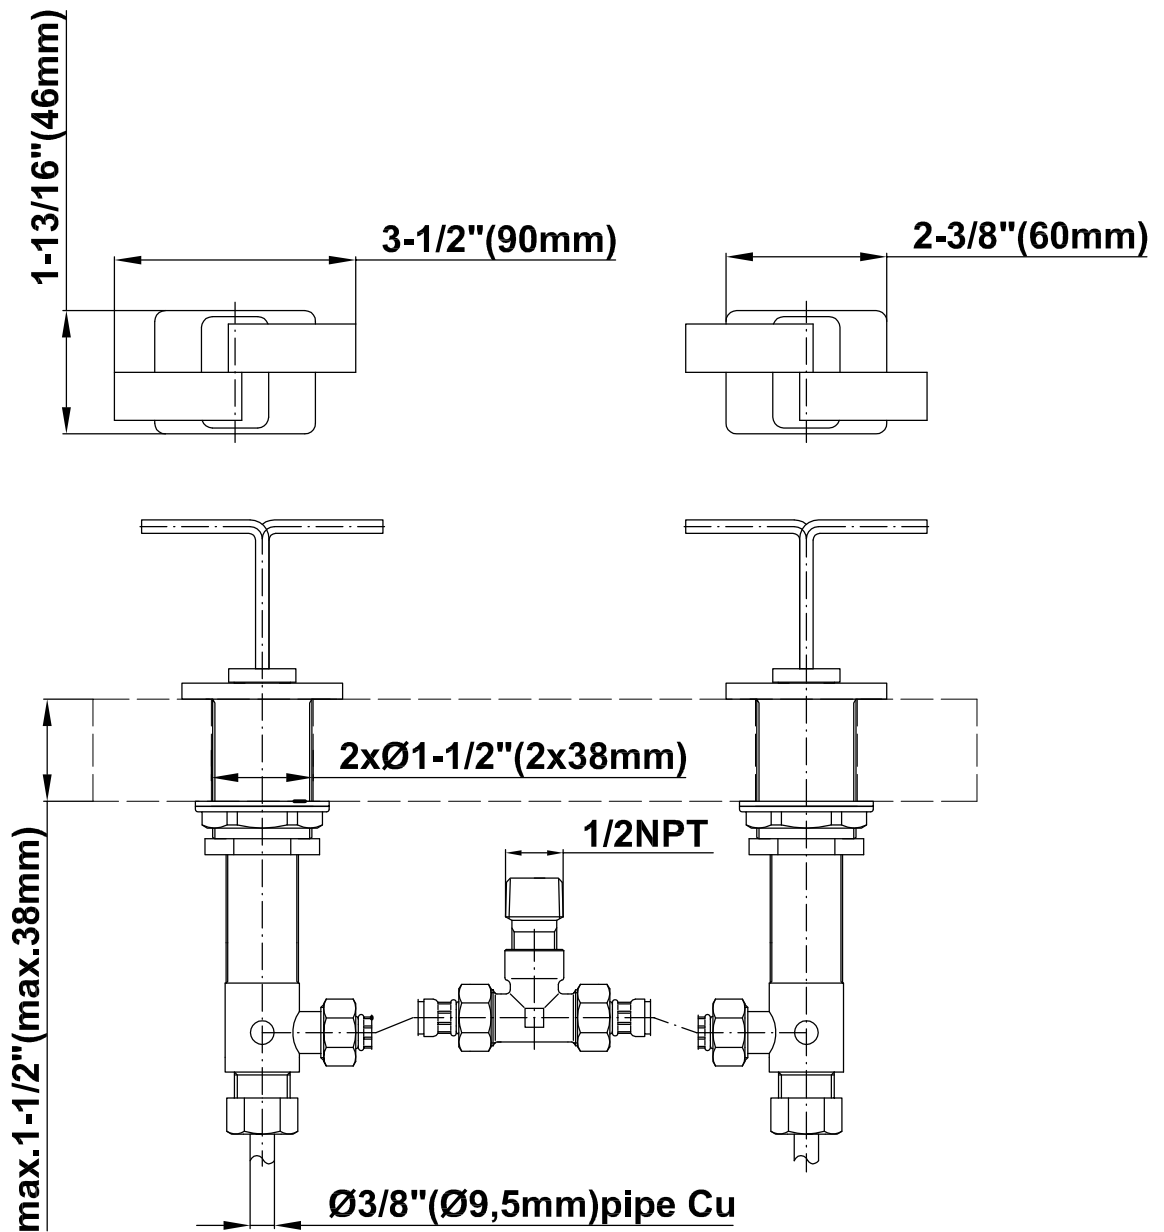

C9-VS

IMMERSION Series