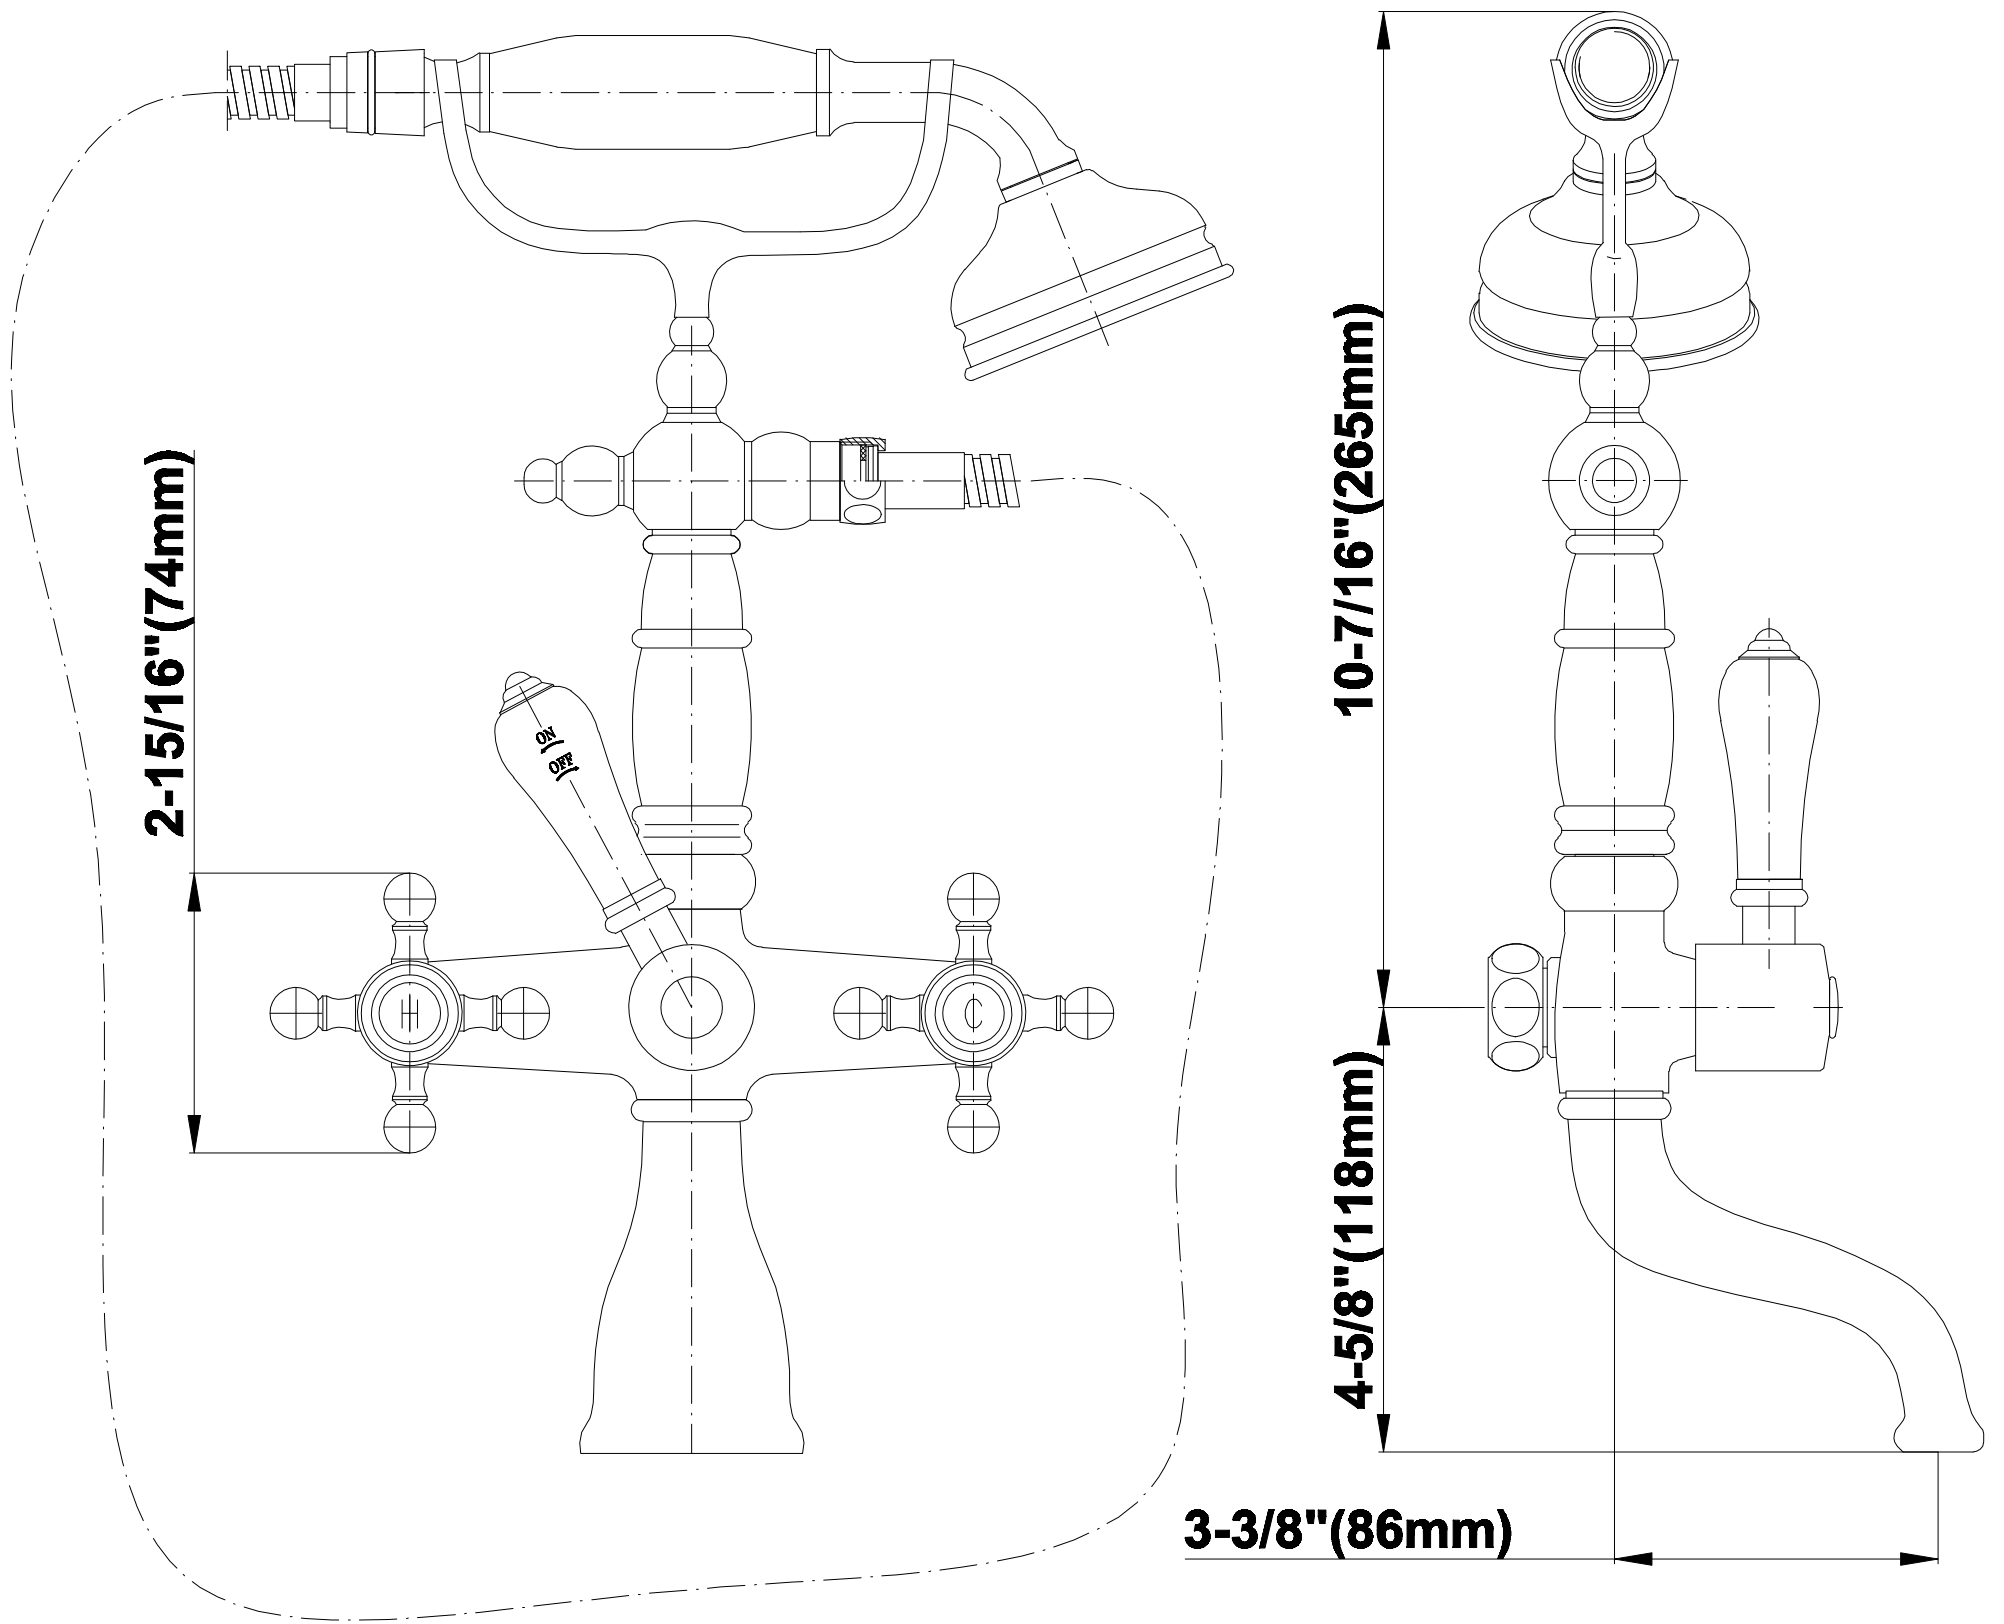

G-3853

CANTERBURY Series