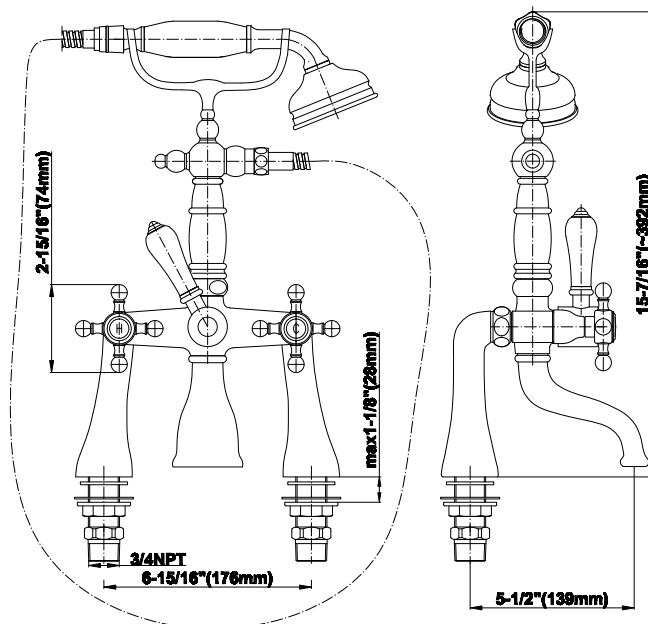

The measurements shown are for reference only. Products and specifications shown are subject to change without notice. Revised 9/2019

www.graff-designs.com | phone: 800-954-4723