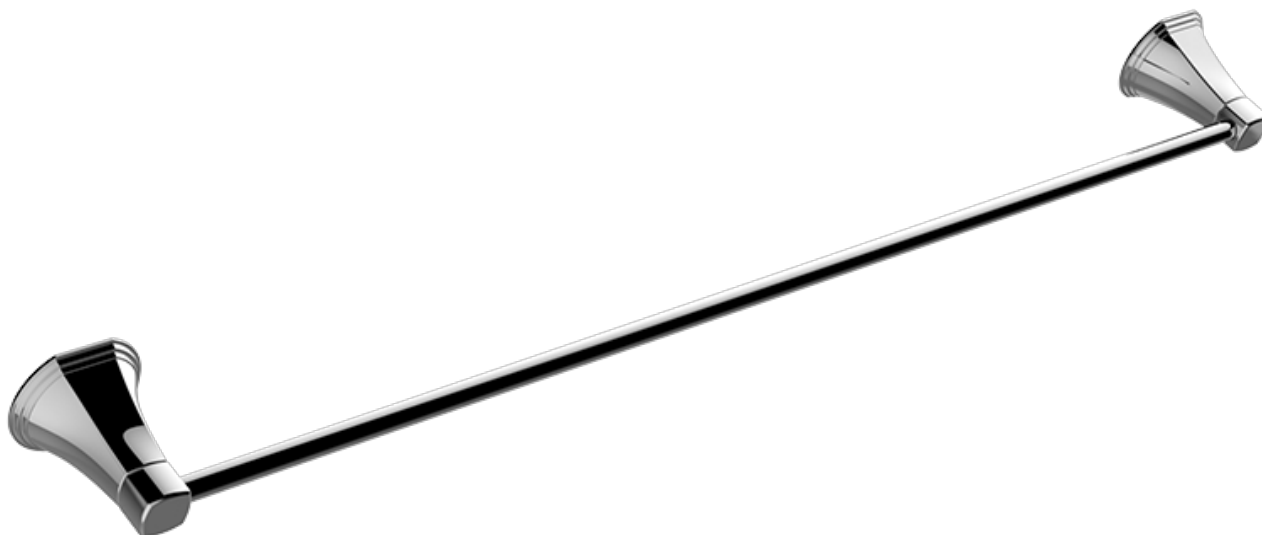

BATHROOM  
 Finezza UNO 30" Towel Bar  
**G-9509**

**GRAFF®**

**Finishes**

							
24K Gold	24K Brushed Gold	Brushed Brass PVD	Architectural Black™	Brushed Nickel	Brushed Onyx PVD®	Brushed OR'osa PVD®	Gunmetal
							
Matte Black	Olive Bronze	Onyx PVD®	Polished Brass PVD	Polished Chrome	Polished Nickel	OR'osa PVD®	Unfinished Brass
							
Unfinished Brushed Brass	Vintage Brushed Brass	Architectural White					

# G-9509

Finezza UNO Collection  
30" Towel Bar

# GRAFF®

CUTTING EDGE DESIGN