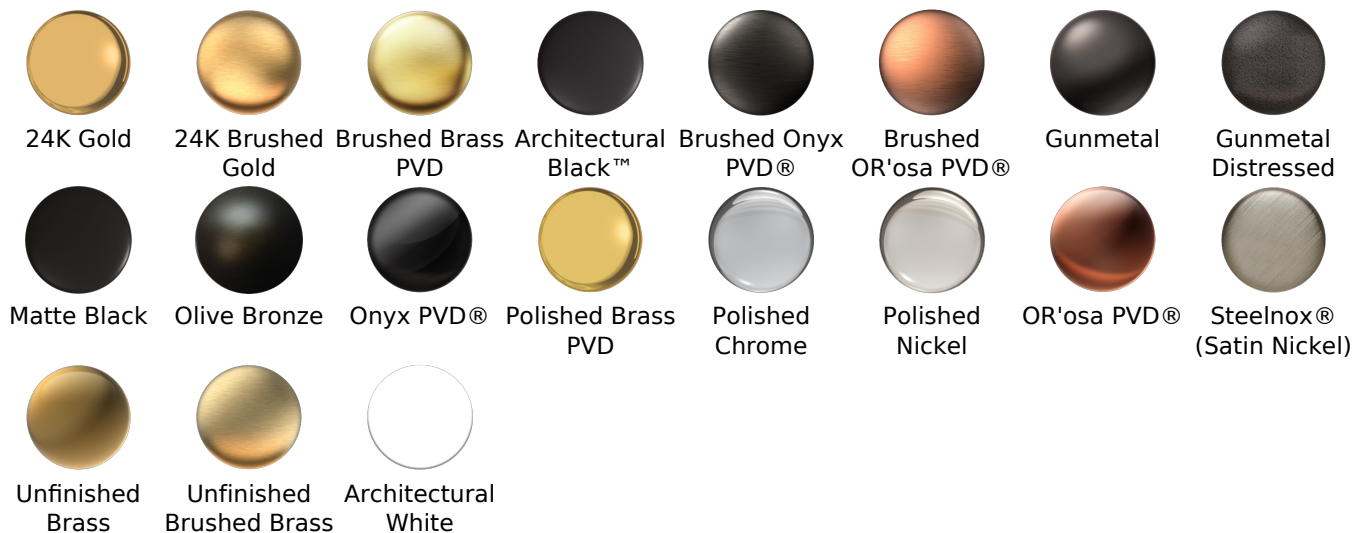

SHOWER
7" Contemporary Sento Tub Spout
G-6365

GRAFF®

Information

- Includes spout ring
- 1/2" NPT male thread inlet
- Tub spout flow rate ~ 14.0 gpm @60 psi
- Matches Sento Collection

Finishes

Product Features

- Includes spout ring
- 1/2" NPT female thread inlet
- Tub spout flow rate ~ 14.0 gpm @60 psi

Available Finishes

- Polished Chrome
G-6365-PC
- Brushed Nickel
G-6365-BNi
- Polished Nickel
G-6365-PN
- Olive Bronze
G-6365-OB
- Unfinished Brass*
G-6365-UB*
- Gold*
G-6365-AU*
- Brushed Gold*
G-6365-BAU*