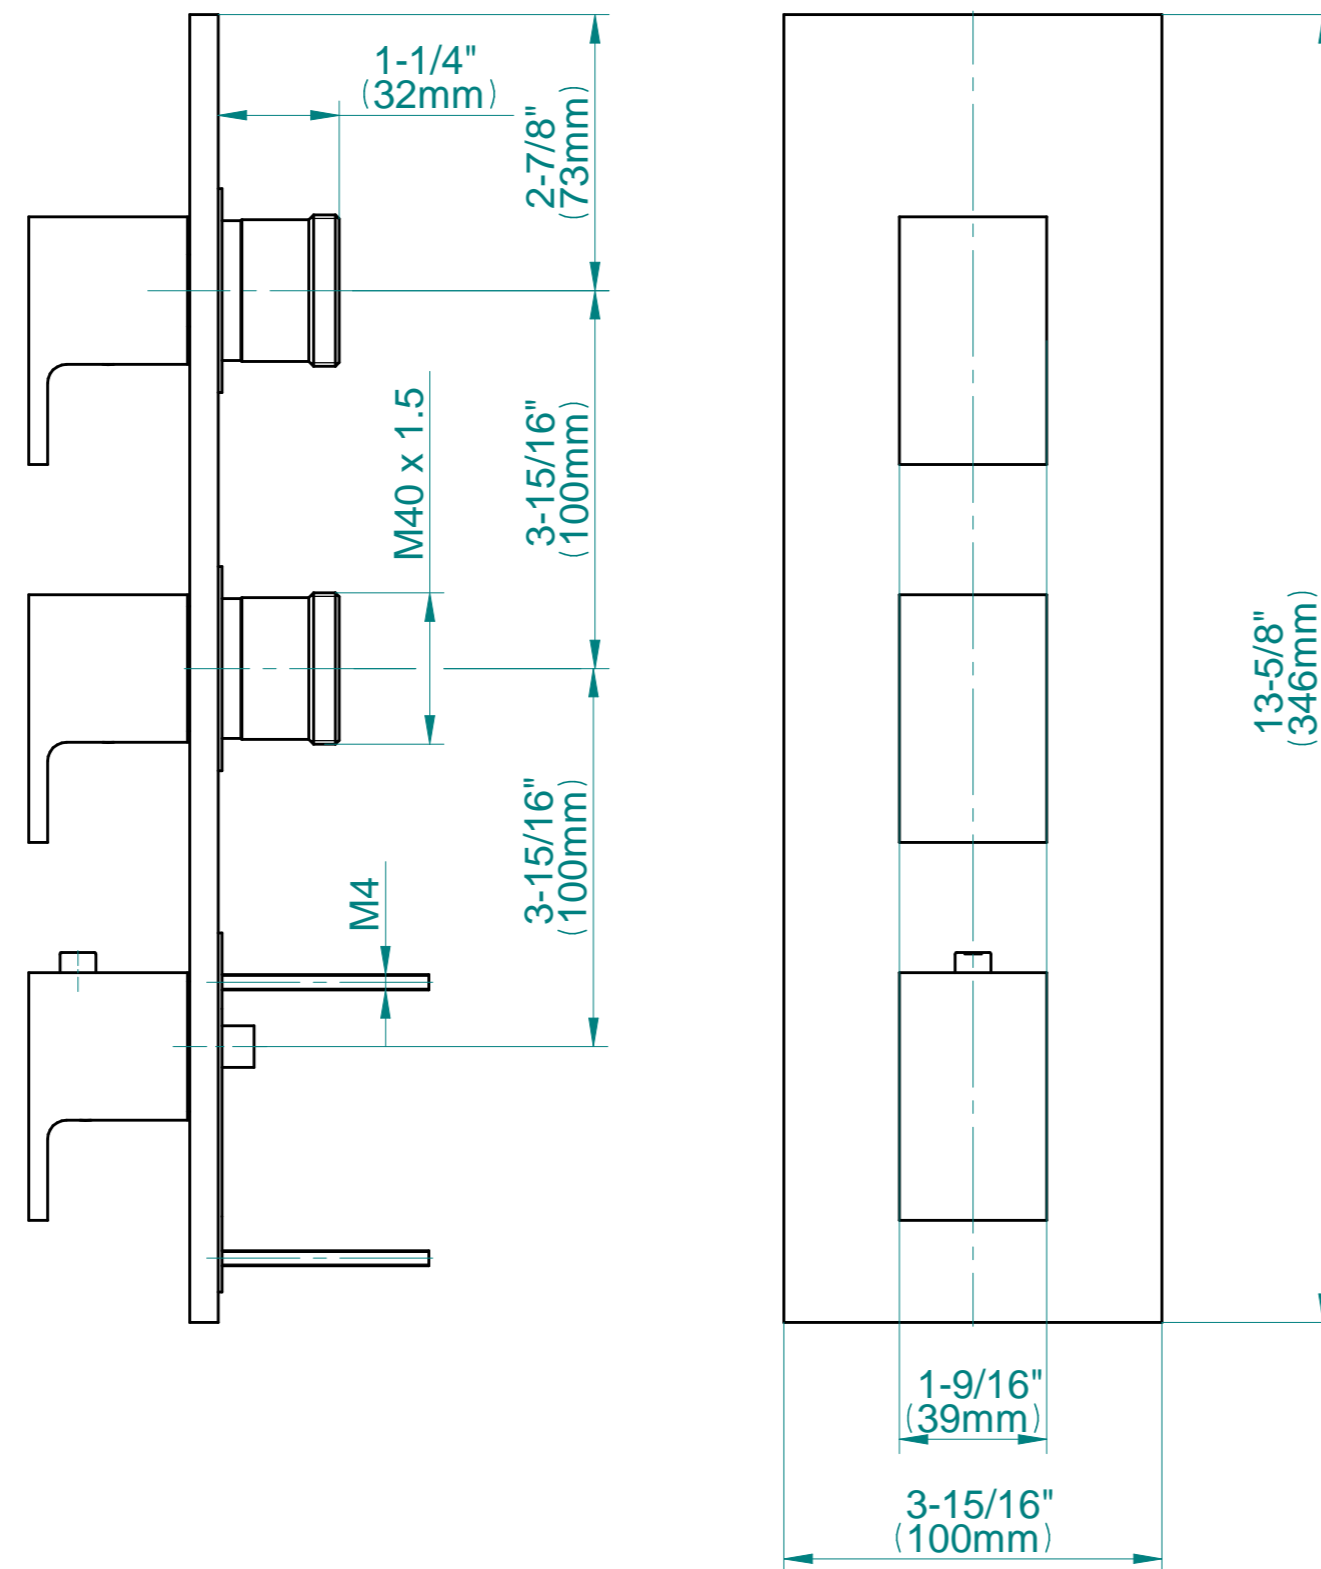

SHOWER  
Solar M-Series Valve Trim with  
Three Handles  
**G-8057-LM31E0-T**

**GRAFF**<sup>®</sup>

### Information

- Three metal handles, decorative trim plate
- Use with M-Series rough valves
- ADA

## SOLAR Series

**GRAFF**<sup>®</sup>  
CUTTING EDGE DESIGN