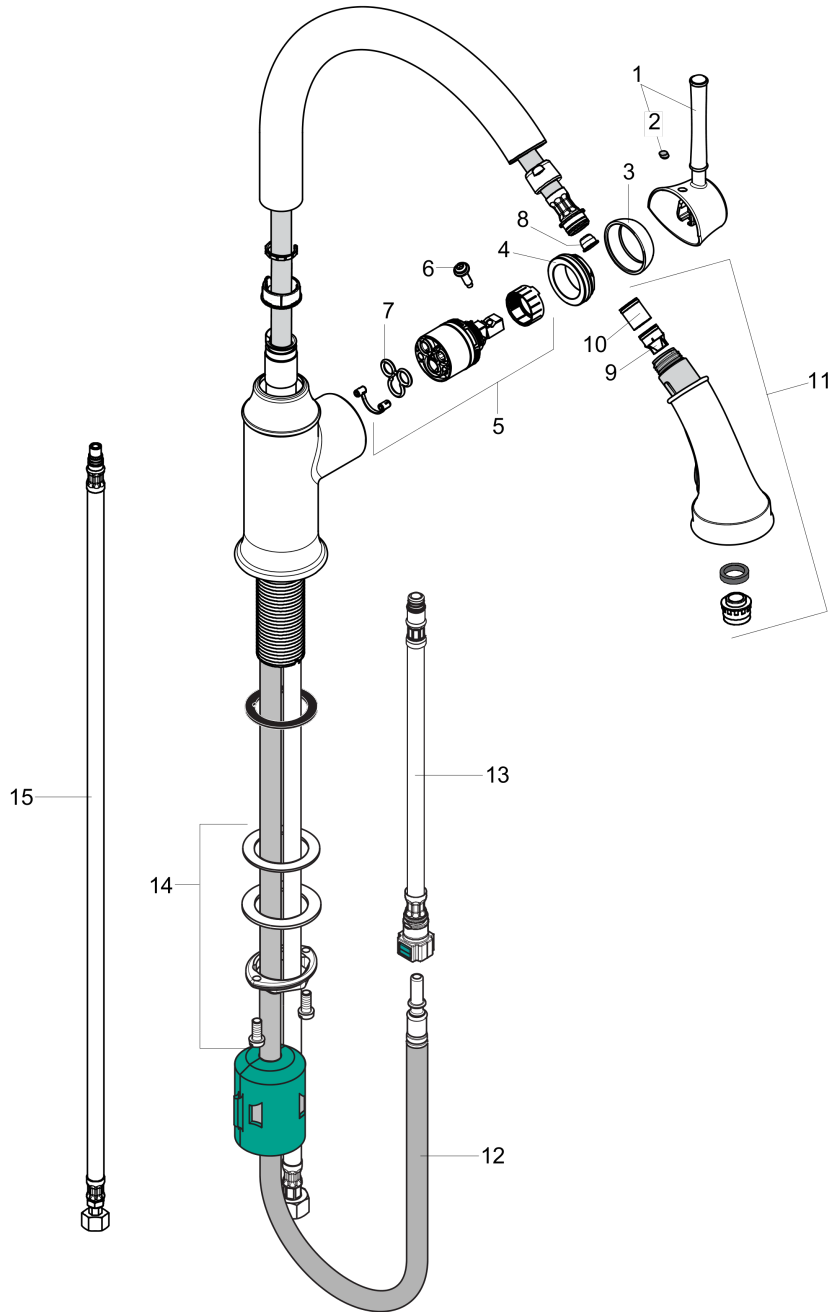

**Talis C**  
**HighArc Kitchen Faucet, 2-Spray Pull-Down, 1.75 GPM**  
 Finishes : **polished nickel**    Part no. : **04215830**

### Product image

### Scale drawing

**Talis C**  
**HighArc Kitchen Faucet, 2-Spray Pull-Down, 1.75 GPM**  
 Finishes : **polished nickel**    Part no. : **04215830**

Exploded drawing

Year of production: >10/18

**Talis C**  
**HighArc Kitchen Faucet, 2-Spray Pull-Down, 1.75 GPM**  
 Finishes : **polished nickel**    Part no. : **04215830**

## Spare parts list

Year of production: >10/18

| Pos. | Description                       | Part no. | Price | PU |
|------|-----------------------------------|----------|-------|----|
| 1    | handle                            | 95900830 | -     | 1  |
| 2    | screw cover                       | 96338000 | -     | 1  |
| 3    | flange                            | 95498830 | -     | 1  |
| 4    | nut                               | 97209000 | -     | 1  |
| 5    | cartridge, assy                   | 92730000 | -     | 1  |
| 6    | locking screw for handle          | 95140000 | -     | 1  |
| 7    | seal                              | 95008000 | -     | 1  |
| 8    | filter                            | 97735000 | -     | 1  |
| 9    | set of non return valves DW 15    | 97350000 | -     | 1  |
| 10   | non return valve                  | 93218000 | -     | 1  |
| 11   | handspray                         | 95899830 | -     | 1  |
| 12   | hose 1,50 m                       | 88624000 | -     | 1  |
| 13   | connection hose 600 mm M10x1      | 95561000 | -     | 1  |
| 14   | fixing set (Ø 34)                 | 95049000 | -     | 1  |
| 15   | connection hose 35½" M8x0,75 3/8" | 96316001 | -     | 1  |
| 16   | support                           | 97523000 | -     | 1  |
| a    | spout cpl.                        | 95897830 | -     | 1  |
| b    | hose 1,50 m                       | 95507000 | -     | 1  |