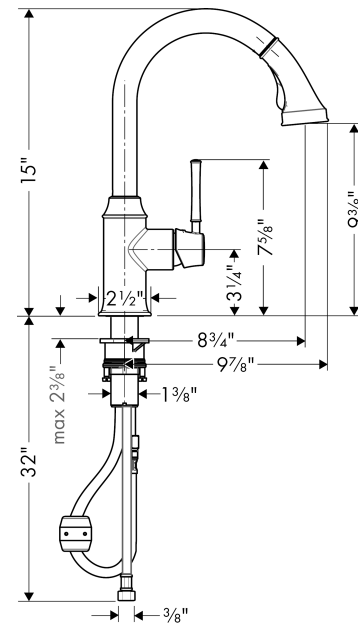

#### Features

- consists of: Single lever kitchen mixer, Base plate
- Swivel range 150°
- Full and needle spray
- Locking spray diverter (reverts to default spray mode upon valve closing)
- MagFit magnetic sprayhead docking
- Single-hole installation
- Flow: 1.75 GPM (6.6 L/Min)
- Ceramic cartridge
- 3/8" connections
- Integrated double backflow prevention

### Technology

### Scale drawing

**Talis C**  
**HighArc Kitchen Faucet, 2-Spray Pull-Down, 1.75 GPM**  
 Finishes : **polished nickel**    Part no. : **04215830**

Exploded drawing

Year of production: >10/18

**Talis C**  
**HighArc Kitchen Faucet, 2-Spray Pull-Down, 1.75 GPM**  
 Finishes : **polished nickel**    Part no. : **04215830**