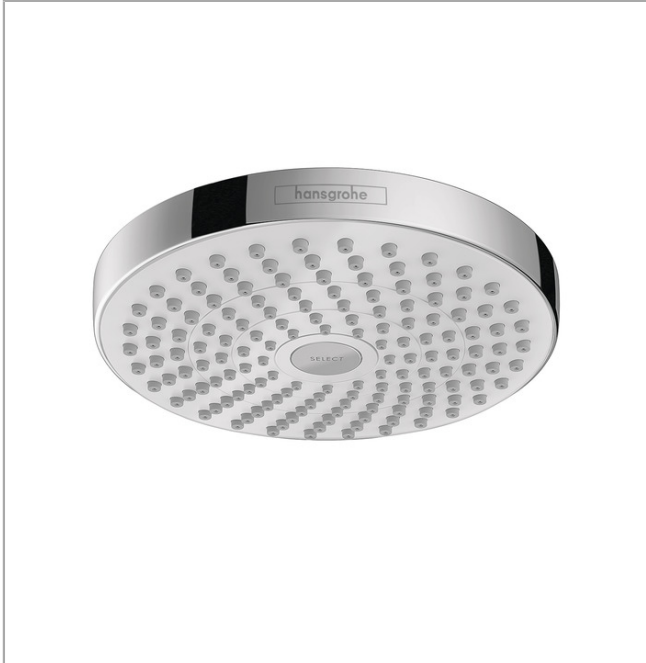

**Croma Select S
Showerhead 180 2-Jet, 1.8 GPM**

Finishes : **white/chrome** Part no. : **04388400**

Description

Features

- 147 no-clog spray channels
- Spray modes: Rain, IntenseRain
- Flow: 1.8 GPM (6.8 L/Min)
- Select button for comfortable alternation of spray modes
- Fully-finished matching spray face

Item details

List Price \$ 288.00

Technology

Compliance

Product image

Scale drawing

Croma Select S
Showerhead 180 2-Jet, 1.8 GPM
Finishes : **white/chrome** Part no. : **04388400**

Exploded drawing

Year of production: >01/18

Croma Select S
Showerhead 180 2-Jet, 1.8 GPM
 Finishes : **white/chrome** Part no. : **04388400**

Spare parts list

Year of production: >01/18

Pos.	Description	Part no.	Price	PU
1	seal	98058000	-	1
2	filter	97735000	-	1
3	selector assy	98343001	-	1
4	O-ring 3x1	98384000	-	1
a	cover	98344000	-	1