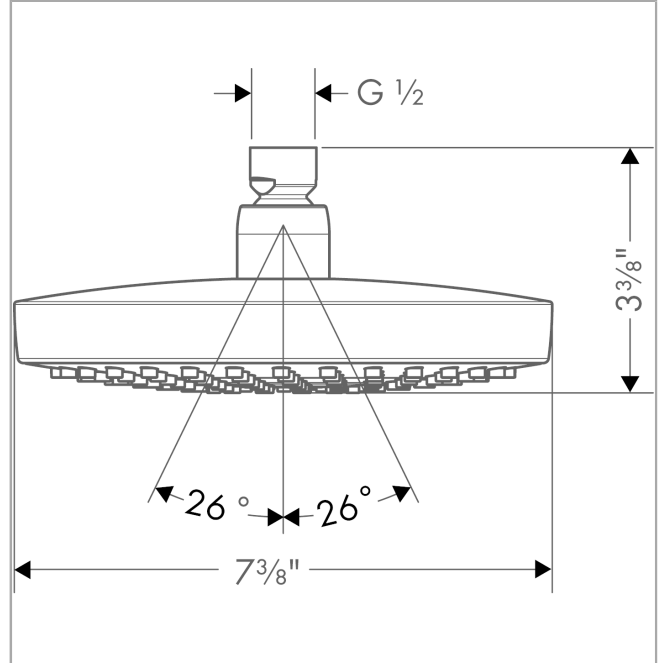

**Croma Select S
Showerhead 180 2-Jet, 1.8 GPM**

Finishes : **white/chrome** Part no. : **04388400**

Description

Features

- 147 no-clog spray channels
- Spray modes: Rain, IntenseRain
- Flow: 1.8 GPM (6.8 L/Min)
- Select button for comfortable alternation of spray modes
- Fully-finished matching spray face

Item details

List Price \$ 288.00

Technology

Compliance

Product image

Scale drawing

Croma Select S
Showerhead 180 2-Jet, 1.8 GPM
Finishes : **white/chrome** Part no. : **04388400**

Exploded drawing

Year of production: >01/18

Croma Select S
Showerhead 180 2-Jet, 1.8 GPM
 Finishes : **white/chrome** Part no. : **04388400**

Spare parts list

Year of production: >01/18

Pos.	Description	Part no.	Price	PU
1	seal	98058000	-	1
2	filter	97735000	-	1
3	selector assy	98343001	-	1
4	O-ring 3x1	98384000	-	1
a	cover	98344000	-	1