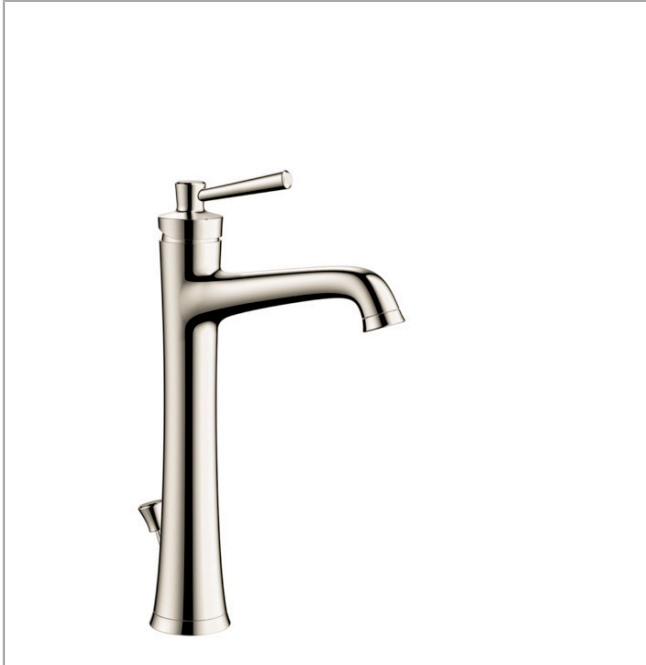

**Joleena**  
**Single-Hole Faucet 230 with Pop-Up Drain, 1.2 GPM**  
 Finishes : **polished nickel** Part no. : **04772830**

**Description**

**Features**

- Spray modes: Aerated spray
- Flow: 1.2 GPM (4.5 L/Min)
- Ceramic cartridge
- Includes pop-up drain

**Item details**

List Price \$ 449.00

**Technology**

**Compliance**

**Product image**

**Scale drawing**

**Joleena**  
**Single-Hole Faucet 230 with Pop-Up Drain, 1.2 GPM**  
 Finishes : polished nickel Part no. : 04772830

Exploded drawing

Year of production: >01/20

**Joleena**

**Single-Hole Faucet 230 with Pop-Up Drain, 1.2 GPM**

Finishes : **polished nickel** Part no. : **04772830**

**Spare parts list**

Year of production: >01/20

Pos.	Description	Part no.	Price	PU
1	handle	93534830	-	1
2	cartridge, assy	93268000	-	1
3	aerator M24x1 (4,5 l/min)	93531831	-	1
4	escutcheon	93530830	-	1
5	fixing set	93263000	-	1
6	connection hose 900 mm	93533001	-	1
7	pull rod	93529830	-	1
a	pop up waste	88509830	-	1