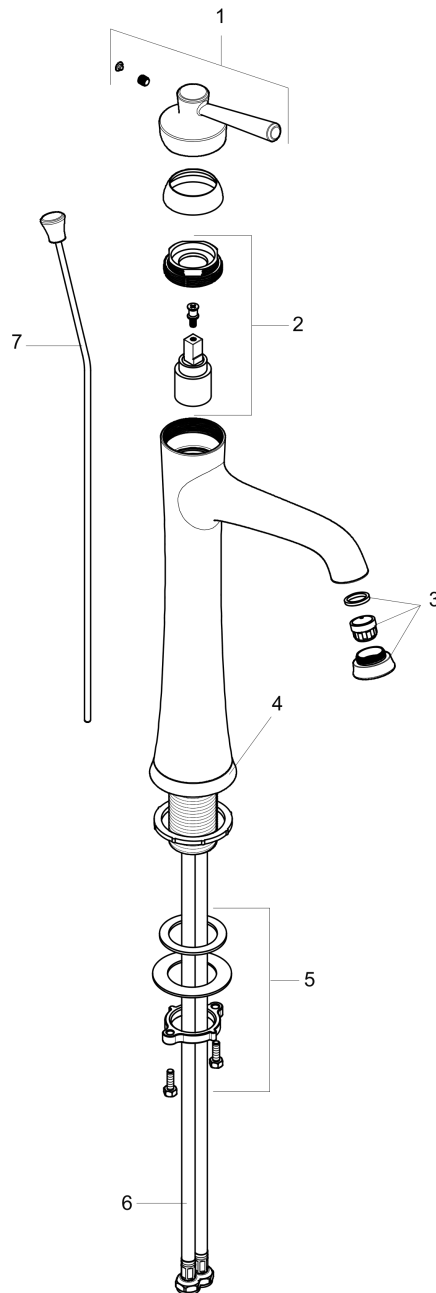

**Joleena**  
**Single-Hole Faucet 230 with Pop-Up Drain, 1.2 GPM**  
 Finishes : **polished nickel** Part no. : **04772830**

**Description**

**Features**

- Spray modes: Aerated spray
- Flow: 1.2 GPM (4.5 L/Min)
- Ceramic cartridge
- Includes pop-up drain

**Item details**

List Price \$ 449.00

**Technology**

**Compliance**

**Product image**

**Scale drawing**

**Joleena**  
**Single-Hole Faucet 230 with Pop-Up Drain, 1.2 GPM**  
 Finishes : polished nickel Part no. : 04772830

Exploded drawing

Year of production: >01/20

**Joleena**

**Single-Hole Faucet 230 with Pop-Up Drain, 1.2 GPM**

Finishes : **polished nickel** Part no. : **04772830**

**Spare parts list**

Year of production: >01/20

Pos.	Description	Part no.	Price	PU
1	handle	93534830	-	1
2	cartridge, assy	93268000	-	1
3	aerator M24x1 (4,5 l/min)	93531831	-	1
4	escutcheon	93530830	-	1
5	fixing set	93263000	-	1
6	connection hose 900 mm	93533001	-	1
7	pull rod	93529830	-	1
a	pop up waste	88509830	-	1