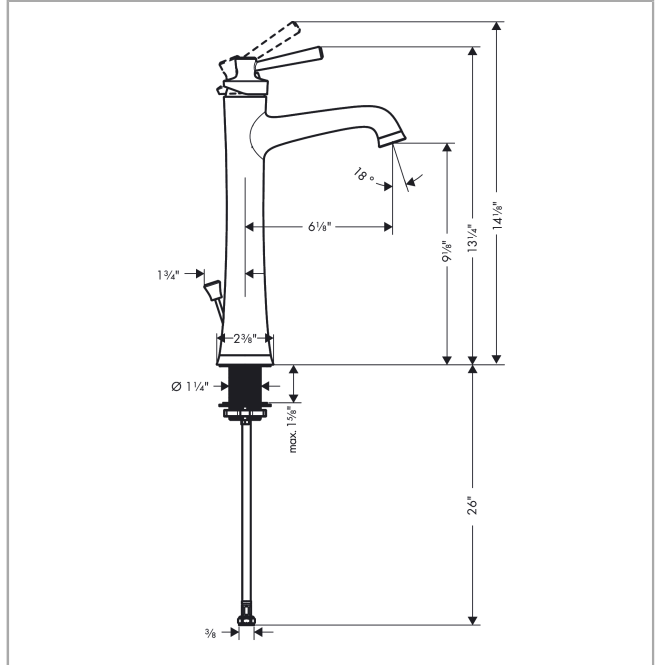

**Joleena**  
**Single-Hole Faucet 230 with Pop-Up Drain, 1.2 GPM**  
 Finishes : **polished nickel** Part no. : **04772830**

**Description**

**Features**

- Spray modes: Aerated spray
- Flow: 1.2 GPM (4.5 L/Min)
- Ceramic cartridge
- Includes pop-up drain

**Item details**

List Price \$ 449.00

**Technology**

**Compliance**

**Product image**

**Scale drawing**

**Joleena**  
**Single-Hole Faucet 230 with Pop-Up Drain, 1.2 GPM**  
 Finishes : polished nickel Part no. : 04772830

Exploded drawing

Year of production: >01/20

**Joleena**

**Single-Hole Faucet 230 with Pop-Up Drain, 1.2 GPM**

Finishes : **polished nickel** Part no. : **04772830**

**Spare parts list**

Year of production: >01/20

Pos.	Description	Part no.	Price	PU
1	handle	93534830	-	1
2	cartridge, assy	93268000	-	1
3	aerator M24x1 (4,5 l/min)	93531831	-	1
4	escutcheon	93530830	-	1
5	fixing set	93263000	-	1
6	connection hose 900 mm	93533001	-	1
7	pull rod	93529830	-	1
a	pop up waste	88509830	-	1