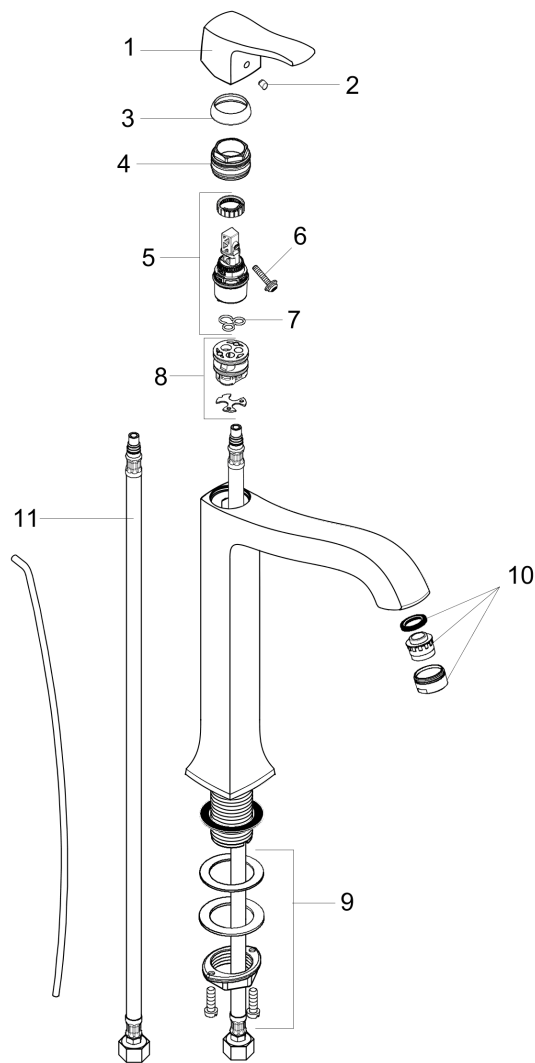

Metris C
Single-Hole Faucet 250 with Pop-Up Drain, 1.2 GPM
 Finishes : **chrome** Part no. : **31078001**

Description

Features

- Aerated spray
- Flow: 1.2 GPM (4.5 L/Min)
- Ceramic cartridge
- Includes pop-up drain

Item details

List Price \$ 512.00

Technology

Compliance

Product image

Scale drawing

Metris C
Single-Hole Faucet 250 with Pop-Up Drain, 1.2 GPM
Finishes : **chrome** Part no. : **31078001**

Exploded drawing

Year of production: >07/16

Metris C

Single-Hole Faucet 250 with Pop-Up Drain, 1.2 GPM

Finishes : **chrome** Part no. : **31078001**

Spare parts list

Year of production: >07/16

Pos.	Description	Part no.	Price	PU
1	handle	31291000	-	1
2	screw cover	96338000	-	1
3	flange	98863000	-	1
4	nut	98864000	-	1
5	cartridge, assy	95973001	-	1
6	locking screw for handle	95140000	-	1
7	seal	98865000	-	1
8	adapter for cartridge	98866000	-	1
9	fixing set (Ø 32)	13961000	-	1
10	aerator M24x1 (4,5 l/min)	92877000	-	1
11	connection hose 18½" M8x0,75 3/8"	96321001	-	1
a	pull rod	96657000	-	1
b	pop up waste	88509000	-	1
c	lever arm 340mm (ball-Ø12mm)	96324000	-	1
d	lever collar	97548000	-	1