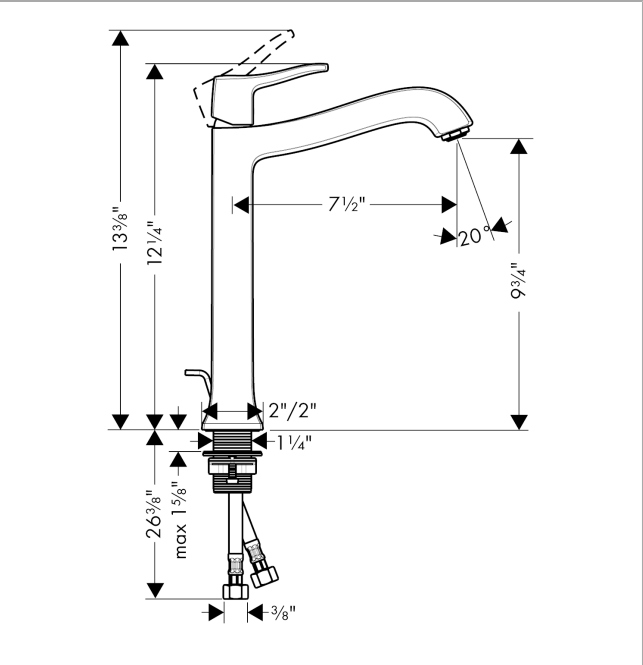

Metris C
Single-Hole Faucet 250 with Pop-Up Drain, 1.2 GPM
 Finishes : **chrome** Part no. : **31078001**

Description

Features

- Aerated spray
- Flow: 1.2 GPM (4.5 L/Min)
- Ceramic cartridge
- Includes pop-up drain

Item details

List Price \$ 512.00

Technology

Compliance

Product image

Scale drawing

Metris C
Single-Hole Faucet 250 with Pop-Up Drain, 1.2 GPM
Finishes : **chrome** Part no. : **31078001**

Exploded drawing

Year of production: >07/16

Metris C

Single-Hole Faucet 250 with Pop-Up Drain, 1.2 GPM

Finishes : **chrome** Part no. : **31078001**

Spare parts list

Year of production: >07/16

Pos.	Description	Part no.	Price	PU
1	handle	31291000	-	1
2	screw cover	96338000	-	1
3	flange	98863000	-	1
4	nut	98864000	-	1
5	cartridge, assy	95973001	-	1
6	locking screw for handle	95140000	-	1
7	seal	98865000	-	1
8	adapter for cartridge	98866000	-	1
9	fixing set (Ø 32)	13961000	-	1
10	aerator M24x1 (4,5 l/min)	92877000	-	1
11	connection hose 18½" M8x0,75 3/8"	96321001	-	1
a	pull rod	96657000	-	1
b	pop up waste	88509000	-	1
c	lever arm 340mm (ball-Ø12mm)	96324000	-	1
d	lever collar	97548000	-	1