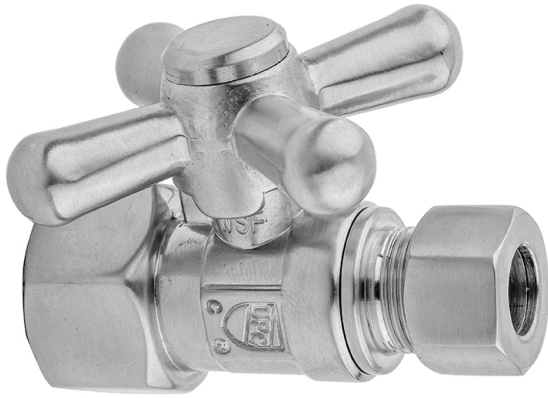

Quarter Turn Straight Pattern 3/8" IPS x 3/8" O.D. Supply Valve with Standard Cross Handle

Model #: 618-

FEATURES:

- Straight pattern IPS x 3/8" O.D. quarter turn ball valve
- 3/8" IPS inlet x 3/8" O.D. outlet
- All brass body and stem
- White Porcelain button available - "H", "C" & plain for standard cross handle only

AVAILABLE FINISHES:

Polished Chrome (PCH)	Satin Chrome (SC)	Bronze Umber (BU)
Satin Nickel (SN)	Pewter (PEW)	Caramel Bronze (CB)
Polished Nickel (PN)	Antique Brass (AB)	Antique Copper (ACU)
Oil-Rubbed Bronze (ORB)	Polished Brass (PB)	Polished Copper (PCU)
Vintage Bronze (VB)	Satin Brass (SB)	Rose Gold (RG)
Matte Black (MBK)	Satin Gold (SG)	Polished Gold (PG)
Black Nickel (BKN)	Bombay Gold (BG)	Jewelers Gold (JG)
Europa Bronze (EB)	White (WH)	Sedona Beige (SDB)
Tristan Brass (TB)	Unlacquered Brass (ULB)	Satin Cooper (SCU)