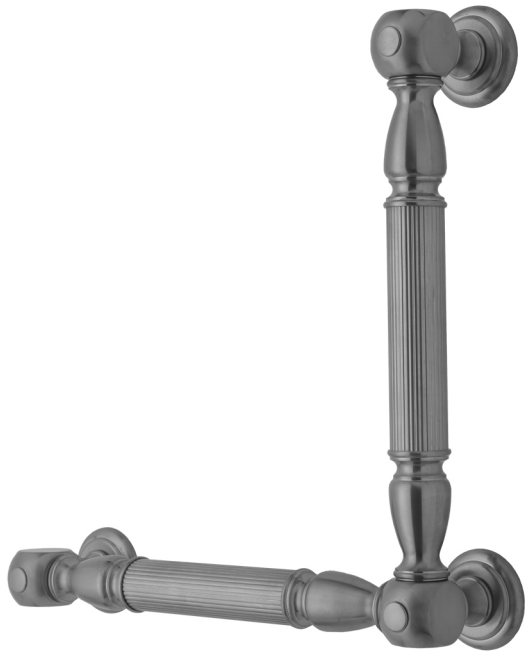

G21 16H x 16W 90° Grab Bar

Model #: **G21-16H-16W-**

FEATURES:

- ADA compliant when properly installed
- All brass construction, fully polished & plated
- All grab bars can be custom sized. Contact JACLO for pricing & availability
- Optional handshower sliders and toilet paper/wash cloth holders can be added only upon initial order
- Grab bars over 32" REQUIRE a middle post

AVAILABLE FINISHES:

Polished Chrome (PCH)	Satin Chrome (SC)	Bronze Umber (BU)
Satin Nickel (SN)	Pewter (PEW)	Caramel Bronze (CB)
Polished Nickel (PN)	Antique Brass (AB)	Antique Copper (ACU)
Oil-Rubbed Bronze (ORB)	Polished Brass (PB)	Polished Copper (PCU)
Vintage Bronze (VB)	Satin Brass (SB)	Rose Gold (RG)
Matte Black (MBK)	Satin Gold (SG)	Polished Gold (PG)
Black Nickel (BKN)	Bombay Gold (BG)	Jewelers Gold (JG)
Europa Bronze (EB)	White (WH)	Sedona Beige (SDB)
Tristan Brass (TB)	Unlacquered Brass (ULB)	Satin Cooper (SCU)

SPECIFICATION DRAWING:

BRASS LUXURY GRAB BAR			
PART. #	DESCRIPTION	A H	B W
G21-12H-12W	CENTER TO CENTER	12"	12"
G21-12H-16W	CENTER TO CENTER	12"	16"
G21-12H-24W	CENTER TO CENTER	12"	24"
G21-12H-32W	CENTER TO CENTER	12"	32"
G21-16H-12W	CENTER TO CENTER	16"	12"
G21-16H-16W	CENTER TO CENTER	16"	16"
G21-16H-24W	CENTER TO CENTER	16"	24"
G21-16H-32W	CENTER TO CENTER	16"	32"
G21-24H-12W	CENTER TO CENTER	24"	12"
G21-24H-16W	CENTER TO CENTER	24"	16"
G21-24H-24W	CENTER TO CENTER	24"	24"
G21-24H-32W	CENTER TO CENTER	24"	32"
G21-32H-12W	CENTER TO CENTER	32"	12"
G21-32H-16W	CENTER TO CENTER	32"	16"
G21-32H-24W	CENTER TO CENTER	32"	24"
G21-32H-32W	CENTER TO CENTER	32"	32"