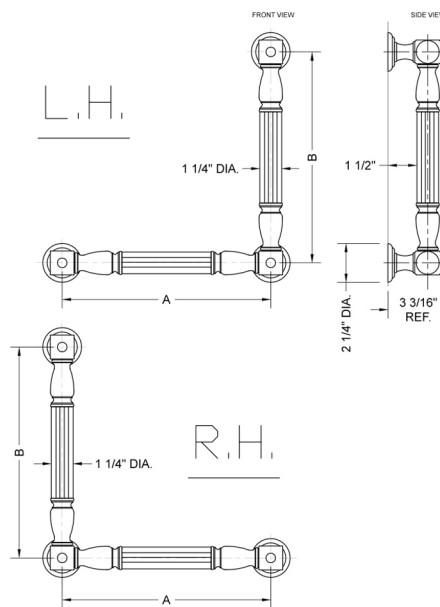

G21 16H x 16W 90° Grab Bar

Model #: **G21-16H-16W-**

FEATURES:

- ADA compliant when properly installed
- All brass construction, fully polished & plated
- All grab bars can be custom sized. Contact JACLO for pricing & availability
- Optional handshower sliders and toilet paper/wash cloth holders can be added only upon initial order
- Grab bars over 32" REQUIRE a middle post

SPECIFICATION DRAWING:

BRASS LUXURY GRAB BAR			
PART. #	DESCRIPTION	A H	B W
G21-12H-12W	CENTER TO CENTER	12"	12"
G21-12H-16W	CENTER TO CENTER	12"	16"
G21-12H-24W	CENTER TO CENTER	12"	24"
G21-12H-32W	CENTER TO CENTER	12"	32"
G21-16H-12W	CENTER TO CENTER	16"	12"
G21-16H-16W	CENTER TO CENTER	16"	16"
G21-16H-24W	CENTER TO CENTER	16"	24"
G21-16H-32W	CENTER TO CENTER	16"	32"
G21-24H-12W	CENTER TO CENTER	24"	12"
G21-24H-16W	CENTER TO CENTER	24"	16"
G21-24H-24W	CENTER TO CENTER	24"	24"
G21-24H-32W	CENTER TO CENTER	24"	32"
G21-32H-12W	CENTER TO CENTER	32"	12"
G21-32H-16W	CENTER TO CENTER	32"	16"
G21-32H-24W	CENTER TO CENTER	32"	24"
G21-32H-32W	CENTER TO CENTER	32"	32"