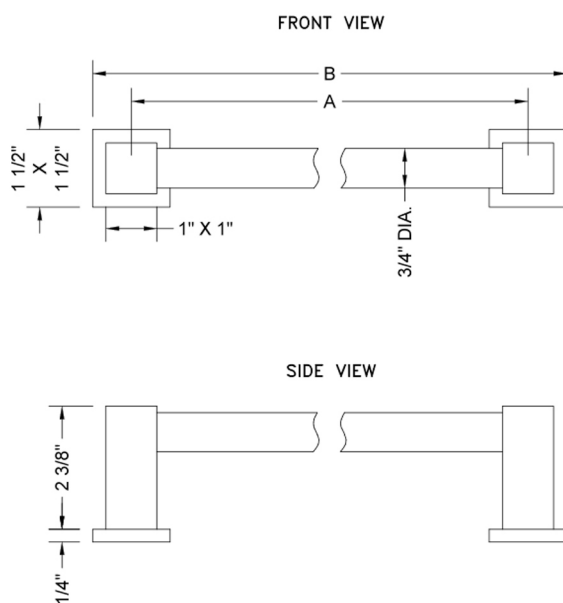

18" Cubix® H42 Front Mount Shower Door Pull

Model #: H42-FM-18-

FEATURES:

- Can be mounted vertically or horizontally
- Can be used as a towel bar, foot rest, or shaving station when mounted horizontally
- Not to be used as a grab bar
- All brass construction, full polished & plated
- For Glass Installation: Separate mounting kit required (H42-GLSKIT)
- Custom sizes available- Contact JACLO for pricing & availability

SPECIFICATION DRAWING:

CUBIX® FRONT MOUNT DOOR PULL			
PART. #	SPECIFICS	A	B
H42-FM	6" CENTER TO CENTER	6"	7 1/2"
H42-FM-08	8" CENTER TO CENTER	8"	9 1/2"
H42-FM-12	12" CENTER TO CENTER	12"	13 1/2"
H42-FM-16	16" CENTER TO CENTER	16"	17 1/2"
H42-FM-18	18" CENTER TO CENTER	18"	19 1/2"
H42-FM-24	24" CENTER TO CENTER	24"	25 1/2"
H42-FM-32	32" CENTER TO CENTER	32"	33 1/2"