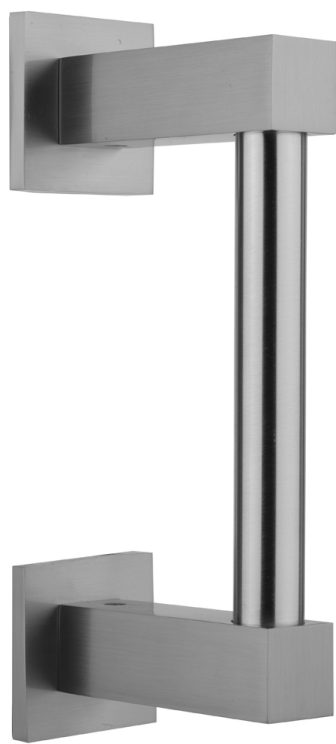

18" Cubix® H42 Front Mount Shower Door Pull

Model #: H42-FM-18-

FEATURES:

- Can be mounted vertically or horizontally
- Can be used as a towel bar, foot rest, or shaving station when mounted horizontally
- Not to be used as a grab bar
- All brass construction, full polished & plated
- For Glass Installation: Separate mounting kit required (H42-GLSKIT)
- Custom sizes available- Contact JACLO for pricing & availability

AVAILABLE FINISHES:

Polished Chrome (PCH)	Satin Chrome (SC)	Bronze Umber (BU)
Satin Nickel (SN)	Pewter (PEW)	Caramel Bronze (CB)
Polished Nickel (PN)	Antique Brass (AB)	Antique Copper (ACU)
Oil-Rubbed Bronze (ORB)	Polished Brass (PB)	Polished Copper (PCU)
Vintage Bronze (VB)	Satin Brass (SB)	Rose Gold (RG)
Matte Black (MBK)	Satin Gold (SG)	Polished Gold (PG)
Black Nickel (BKN)	Bombay Gold (BG)	Jewelers Gold (JG)
Europa Bronze (EB)	White (WH)	Sedona Beige (SDB)
Tristan Brass (TB)	Unlacquered Brass (ULB)	Satin Cooper (SCU)

SPECIFICATION DRAWING:

CUBIX® FRONT MOUNT DOOR PULL			
PART. #	SPECIFICS	A	B
H42-FM	6" CENTER TO CENTER	6"	7 1/2"
H42-FM-08	8" CENTER TO CENTER	8"	9 1/2"
H42-FM-12	12" CENTER TO CENTER	12"	13 1/2"
H42-FM-16	16" CENTER TO CENTER	16"	17 1/2"
H42-FM-18	18" CENTER TO CENTER	18"	19 1/2"
H42-FM-24	24" CENTER TO CENTER	24"	25 1/2"
H42-FM-32	32" CENTER TO CENTER	32"	33 1/2"