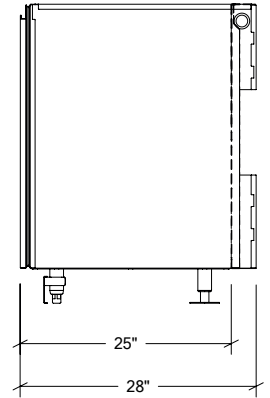

## HROK-SB-800269 | LINE

30" Sink Base Cabinet 2 doors

### Specifications

Collection:	LINE
Width:	30"
Depth:	28"
Material:	Stainless Steel 304
Thickness:	18 ga
Finish:	Brushed
Nbr doors / drawers	2
Hinges Position:	n/a
Handle:	Standard
Installation:	Between cabinets
Packing dimensions:	32 1/4" x 32 1/4" x 37 3/8"