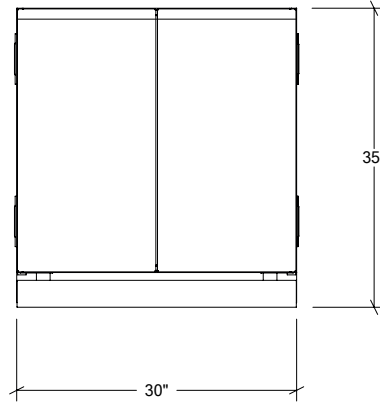

## HROK-SB-800269 | LINE

30" Sink Base Cabinet 2 doors

### Specifications

Collection:	LINE
Width:	30"
Depth:	28"
Material:	Stainless Steel 304
Thickness:	18 ga
Finish:	Brushed
Nbr doors / drawers	2
Hinges Position:	n/a
Handle:	Standard
Installation:	Between cabinets
Packing dimensions:	32 1/4" x 32 1/4" x 37 3/8"