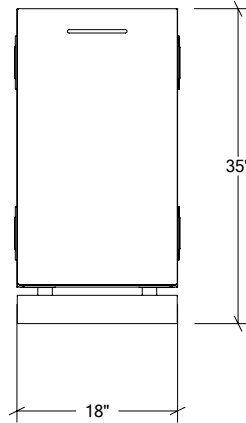

## HROK-STTR-800035 | PURE

18" Recycling Pull-Out cabinet

### Specifications

Collection:	PURE
Width:	18"
Depth:	28"
Material:	Stainless Steel 304
Thickness:	18 ga
Finish:	Brushed
Nbr doors / drawers	1
Hinges Position:	n/a
Handle:	Standard
Installation:	Between Cabinets
Packing dimensions:	22 1/4" x 32 1/4" x 37 3/8"