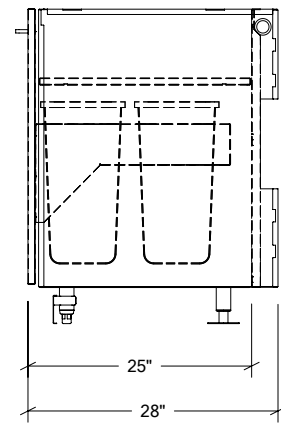

## HROK-STTR-800035 | PURE

18" Recycling Pull-Out cabinet

### Specifications

Collection:	PURE
Width:	18"
Depth:	28"
Material:	Stainless Steel 304
Thickness:	18 ga
Finish:	Brushed
Nbr doors / drawers	1
Hinges Position:	n/a
Handle:	Standard
Installation:	Between Cabinets
Packing dimensions:	22 1/4" x 32 1/4" x 37 3/8"