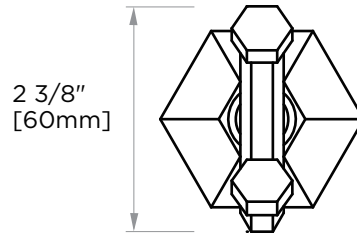

**PISA COLLECTION**  
**COAT HOOK**  
342139

**PRODUCT NAME:** COAT HOOK

**PRODUCT CODE:** 342139

**MATERIAL:** All-brass construction

**KEY FEATURES:** Classic Art Deco take on a traditional design

**STOCKED FINISHES:**