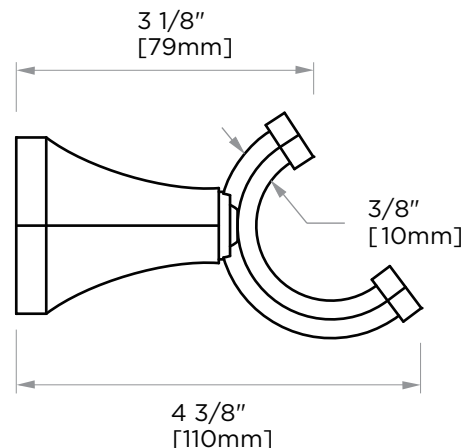

**PISA COLLECTION**  
**COAT HOOK**  
342139

**PRODUCT NAME:** COAT HOOK

**PRODUCT CODE:** 342139

**MATERIAL:** All-brass construction

**KEY FEATURES:** Classic Art Deco take on a traditional design

**STOCKED FINISHES:**

NOTE: Dimensions and specifications are subject to change without notice.