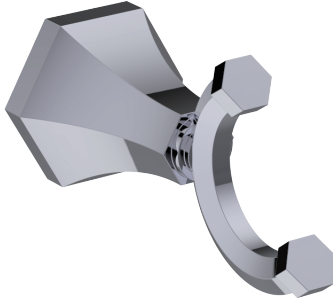

**PISA COLLECTION**  
**COAT HOOK**  
342139

**PRODUCT NAME:** COAT HOOK

**PRODUCT CODE:** 342139

**MATERIAL:** All-brass construction

**KEY FEATURES:** Classic Art Deco take on a traditional design

**STOCKED FINISHES:**