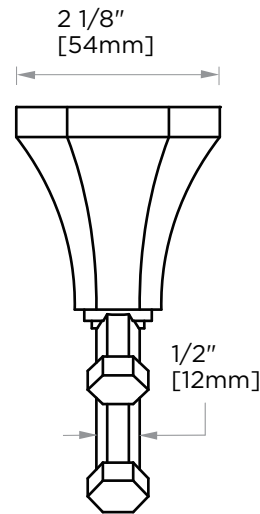

**PISA COLLECTION**  
**COAT HOOK**  
342139

**PRODUCT NAME:** COAT HOOK

**PRODUCT CODE:** 342139

**MATERIAL:** All-brass construction

**KEY FEATURES:** Classic Art Deco take on a traditional design

**STOCKED FINISHES:**

NOTE: Dimensions and specifications are subject to change without notice.