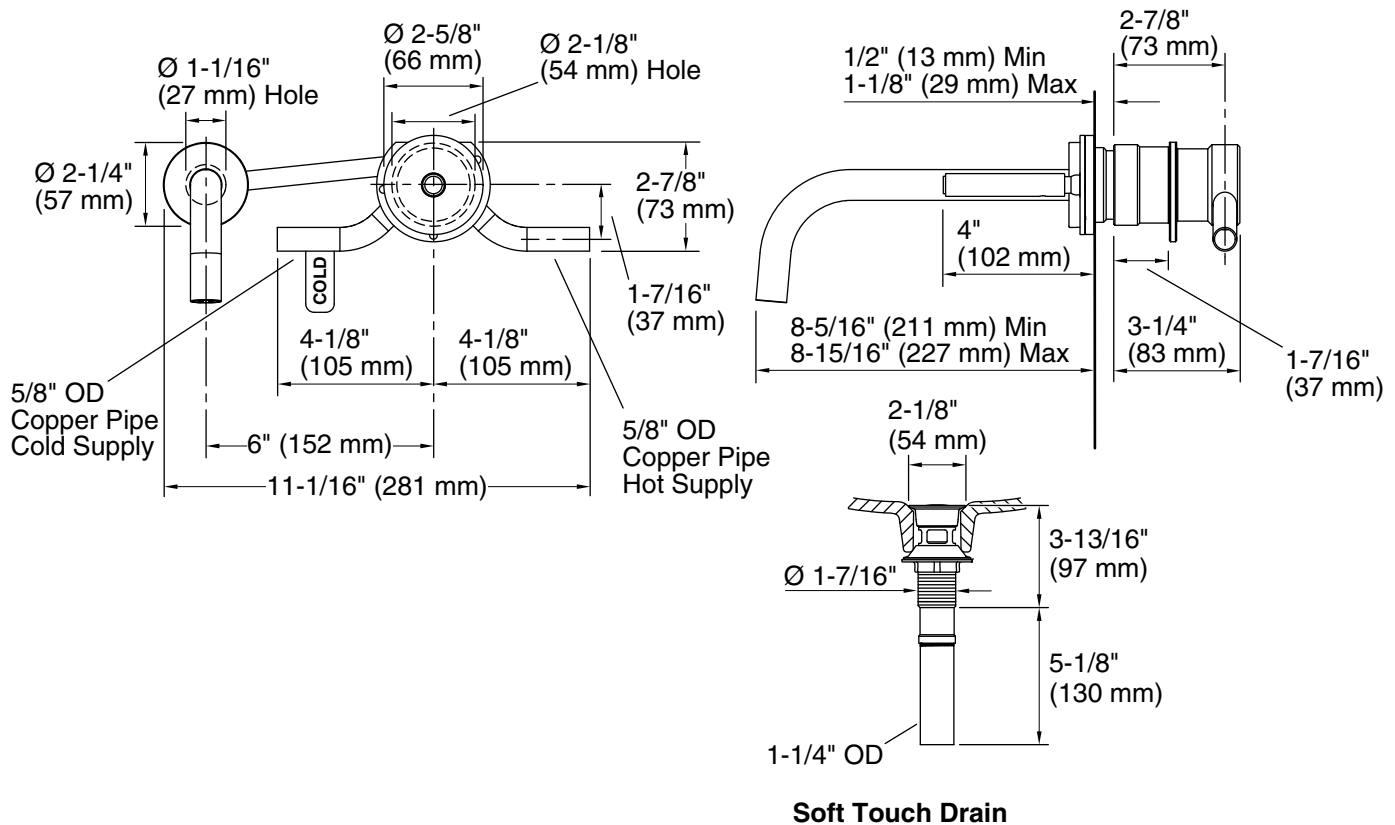

KALLISTA®

One™ Wall-Mounted Basin Set, Single Control

FEATURES

- Solid brass construction for durability and reliability
- One-piece self-contained ceramic disc valve allows both volume and temperature control
- Wall-mount installation
- 1.2 gal/min (4.5 l/min) flow rate
- Meets CalGreen requirements for bathroom sink faucets
- Complements the One collection

CODES/STANDARDS APPLICABLE

Specified model meets or exceeds the following:

- ADA
- ASME A112.18.1/CSA B125.1
- ICC/ANSI A117.1
- NSF 61
- EPA WaterSense®

P24412

SPECIFIED MODEL

Model	Description	Finishes				
P24412-00	One Wall-Mounted Basin Set	<input type="checkbox"/> CP Polished Chrome	<input type="checkbox"/> AD Nickel Silver	<input type="checkbox"/> AG Brushed Nickel	<input type="checkbox"/> GN Gunmetal	<input type="checkbox"/> ULB Unlacquered Brass