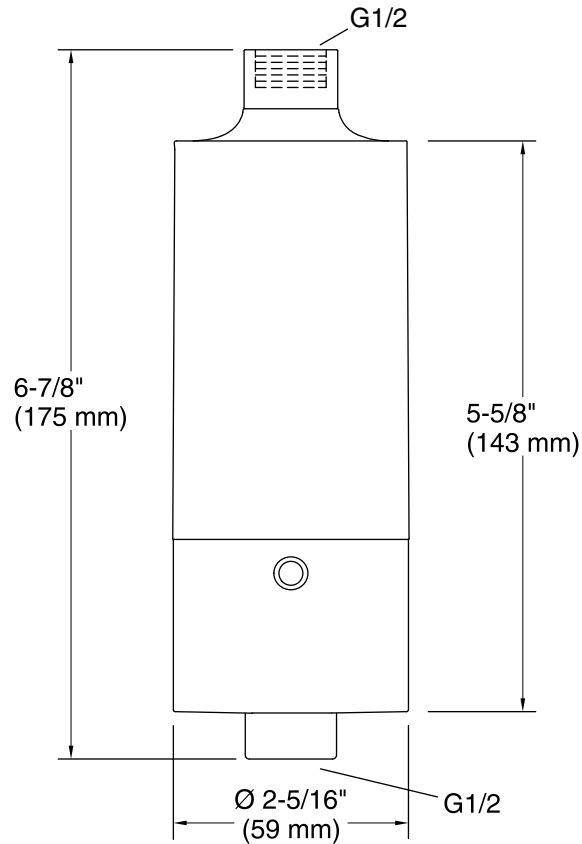

Technical Information

All product dimensions are nominal.

Notes

Install this product according to the installation instructions.

Replace filter cartridge every 6 months.