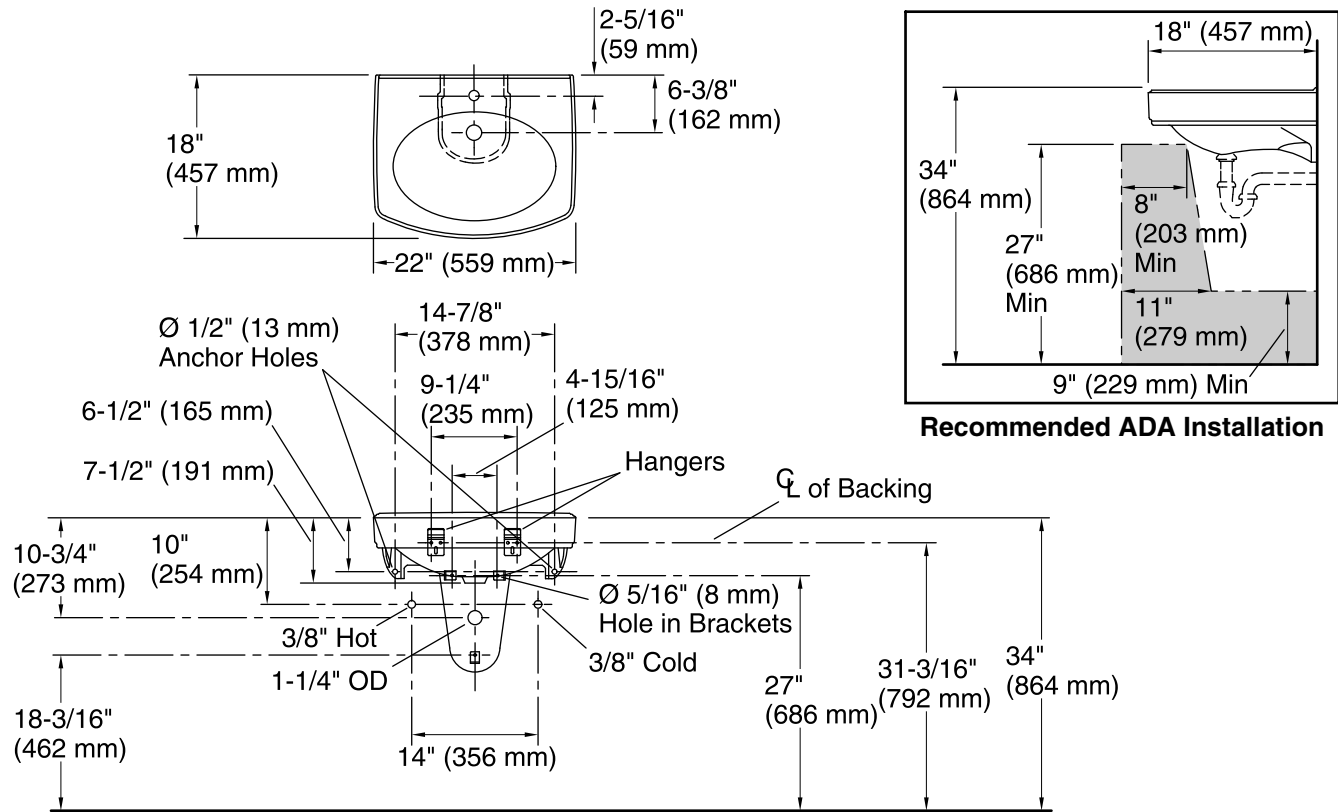

Technical Information

All product dimensions are nominal.

Bowl configuration: Single
Installation: Wall-mount
Bowl area (Only): Length: 18" (457 mm)
Width: 12" (305 mm)
Water depth: 4" (102 mm)
Number of deck holes: 1
Faucet hole(s): 1-3/8" (35 mm)
Drain hole: 1-3/4" (44 mm)

Notes

Install this product according to the installation instructions.

ADA compliant when installed to the specific requirements of these regulations.