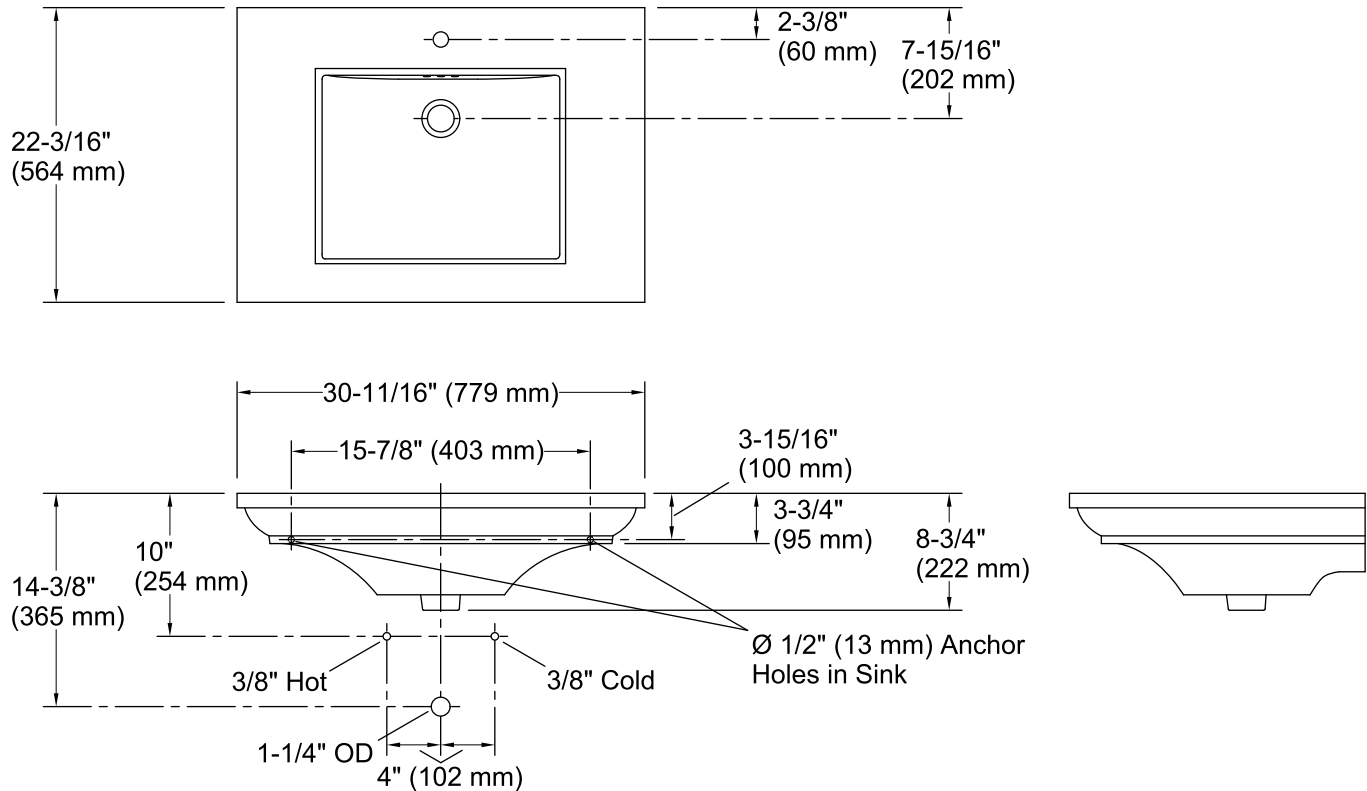

### Technical Information

All product dimensions are nominal.

Bowl configuration:	Single
Installation:	Pedestal, Console table
Bowl area (Only):	Length: 19" (483 mm) Width: 14" (356 mm) Water depth: 5-1/2" (140 mm)
Number of deck holes:	1
Faucet hole(s):	1-3/8" (35 mm)
Drain hole:	1-3/4" (44 mm)