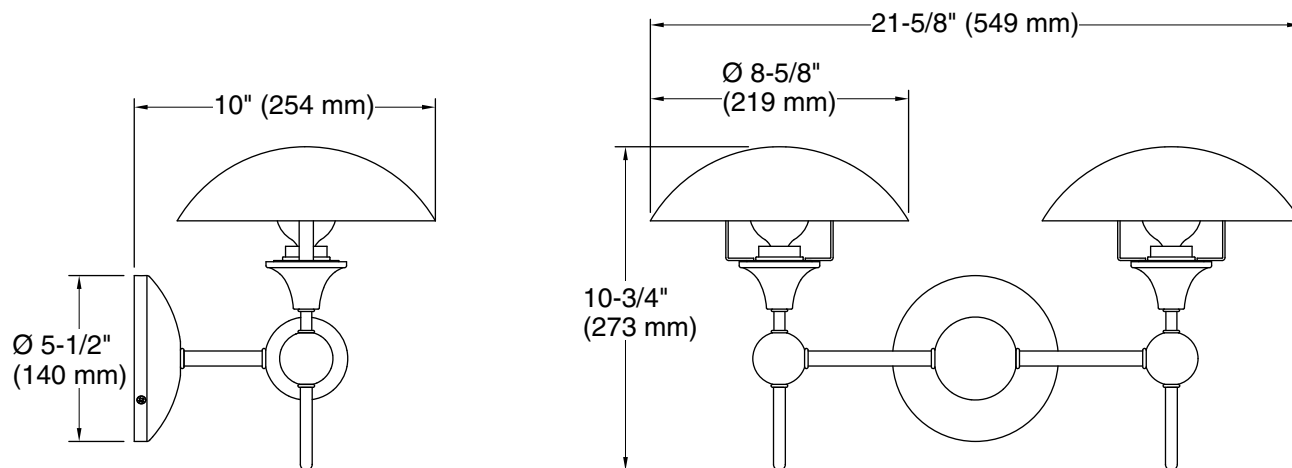

Features

- A combination of simple, elegant forms, and its pivoting shade reinterprets timeless Art Deco style for a modern setting.
- Dome-shaped metal shade that pivots so you can direct the lamp's illumination in almost any direction.
- This collection is at home in primarily modern interiors.
- A great piece for almost any space — especially over a double-vanity sink, guest bath, powder room, or hallway.
- Candelabra base (E12) socket, works best with clear or frosted candelabra type G bulbs (sold separately).
- Suitable for damp locations, per UL 1598.

Required Electrical Service

One dedicated circuit required.

Lights: 120 V, 12 A, 60 Hz

Technical Information

All product dimensions are nominal.

Material: Steel, Aluminum, Brass

Number of Lights: 2

Lighting Type: Socket-based

Socket Type: E-12 Candelabra

Number of Shades: 2

Shade Type: Metal

Electrical component Socket Rating: 60 Hz, 60 W
rating: