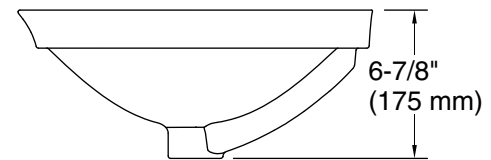

Available Colors/Finishes

Color tiles intended for reference only.

Color Code Description

■ 0 White

Recommended ADA Installation

Technical Information

All product dimensions are nominal.

Bowl configuration:	Single
Installation:	Semi-recessed
Min. base cabinet width:	20" (508 mm)
Bowl area (Center):	Length: 16-7/16" (418 mm) Width: 16-7/16" (418 mm) Bowl depth: 5-3/16" (132 mm) Water depth: 5-3/16" (132 mm)
With overflow:	No
Drain hole:	1-3/4" (45 mm)
Template:	Drop-in, 1527648-7, required, included