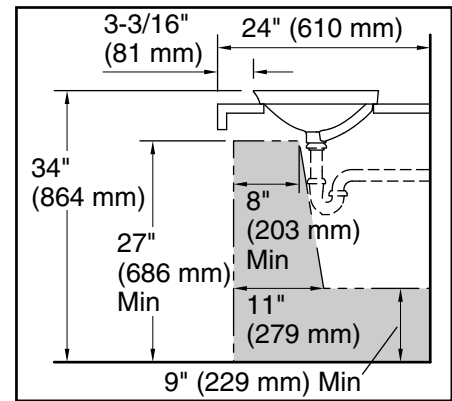

Available Colors/Finishes

Color tiles intended for reference only.

Color Code Description

■ 0 White

Recommended ADA Installation

Technical Information

All product dimensions are nominal.

Bowl configuration:	Single
Installation:	Semi-recessed
Min. base cabinet width:	20" (508 mm)
Bowl area (Center):	Length: 16-7/16" (418 mm) Width: 16-7/16" (418 mm) Bowl depth: 5-3/16" (132 mm) Water depth: 5-3/16" (132 mm)
With overflow:	No
Drain hole:	1-3/4" (45 mm)
Template:	Drop-in, 1527648-7, required, included