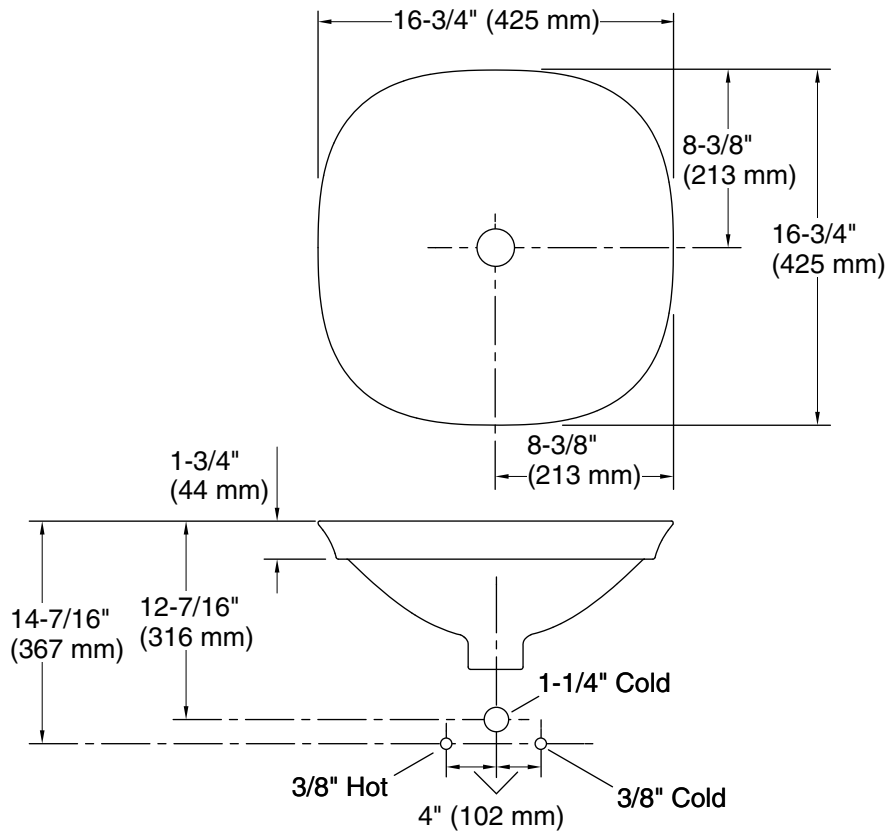

Available Colors/Finishes

Color tiles intended for reference only.

Color Code Description

■ 0 White

Recommended ADA Installation

Technical Information

All product dimensions are nominal.

Bowl configuration:	Single
Installation:	Semi-recessed
Min. base cabinet width:	20" (508 mm)
Bowl area (Center):	Length: 16-7/16" (418 mm) Width: 16-7/16" (418 mm) Bowl depth: 5-3/16" (132 mm) Water depth: 5-3/16" (132 mm)
With overflow:	No
Drain hole:	1-3/4" (45 mm)
Template:	Drop-in, 1527648-7, required, included