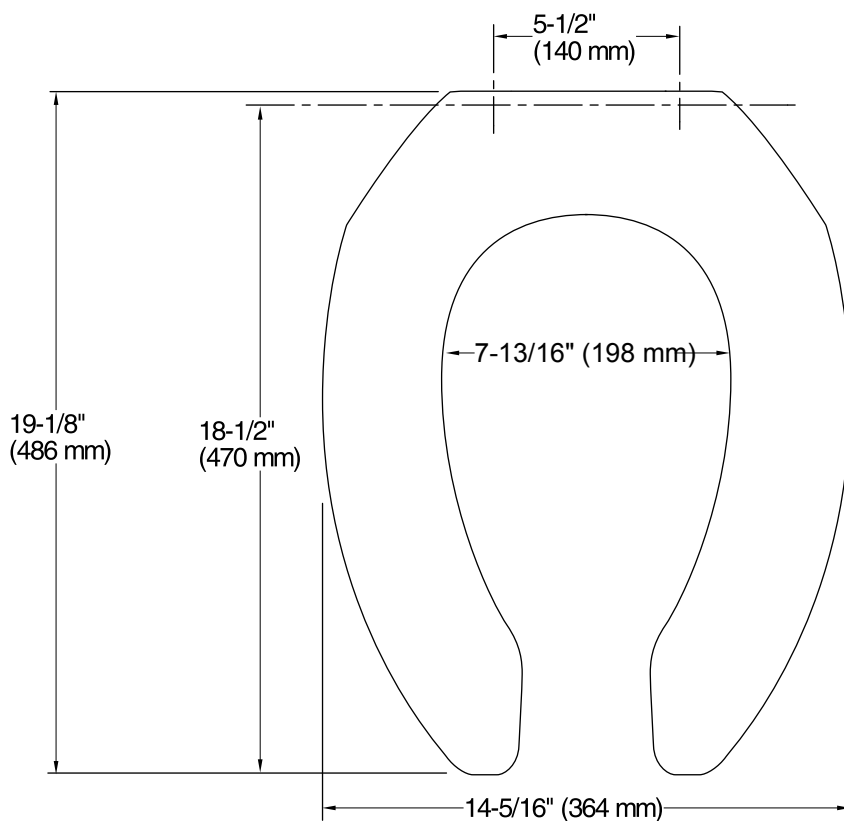

### Technical Information

All product dimensions are nominal.

Seat shape type: Elongated  
Seat front type: Open-front  
Seat hinge type: Check  
Seat-mounting holes: 5-1/2" (140 mm)