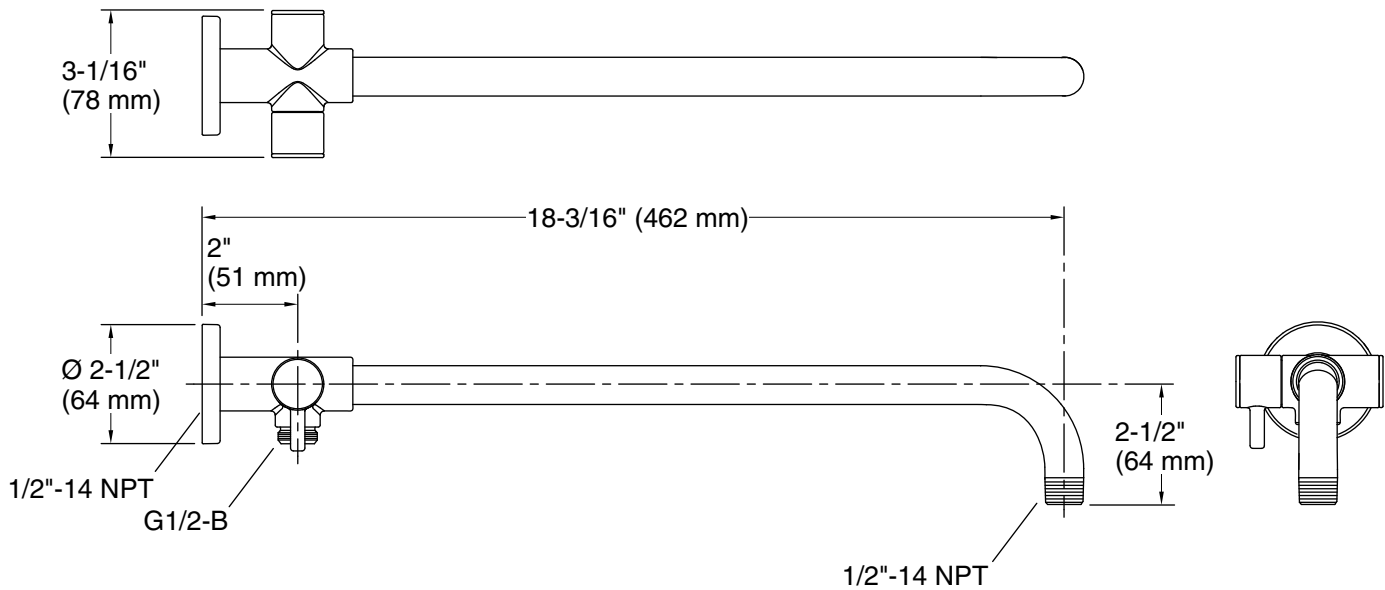

- Wall-mount

Recommended Products/Accessories

- K-13696 Contemporary square 10" single-function rainhead, 2.5 gpm
- K-13696-G Contemporary 10" square single-function rainhead, 1.75 gpm
- K-13693 Traditional 10" single-function rainhead, 2.5 gpm
- K-13693-G Traditional 10" single-function rainhead, 1.75 gpm
- K-72587 Three-function handshower, 1.5 gpm
- K-22163 Four-function handshower, 2.5 gpm
- K-22163-G Four-function handshower, 1.75 gpm
- K-8593 72" Shower Hose
- K-30646 Shower filter
- K-30647 Shower filter replacement
- K-76335 Shower Arm Trim, Square
- K-76334 Shower Arm Trim, Traditional
- K-23723 Faucet cleaner

Technical Information

All product dimensions are nominal.

Drain included: No

Notes

Install this product according to the installation guide.