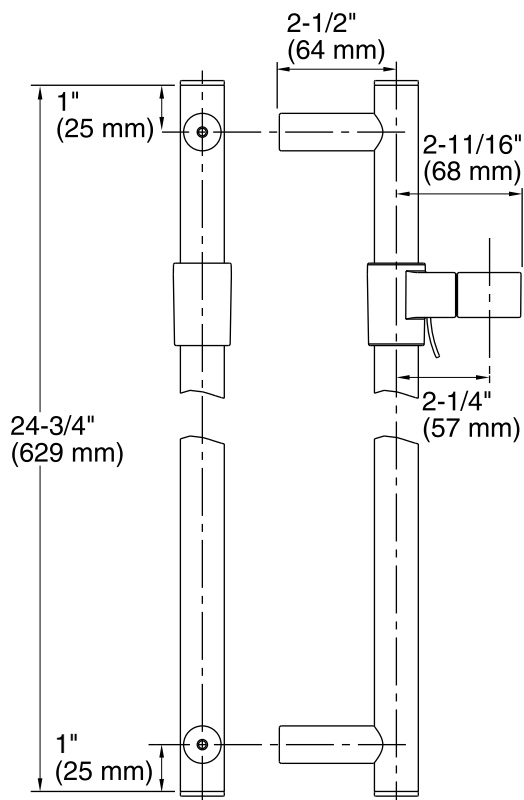

### Features

- Allows handshower to be raised or lowered to desired height for a customized showering experience.
- For use with a handshower (sold separately).
- 2-11/16" (68 mm) x 2-1/2" (64 mm) x 24-3/4" (629 mm)

### Technical Information

All product dimensions are nominal.

Installation Type: Wall-mount

Material: Metal