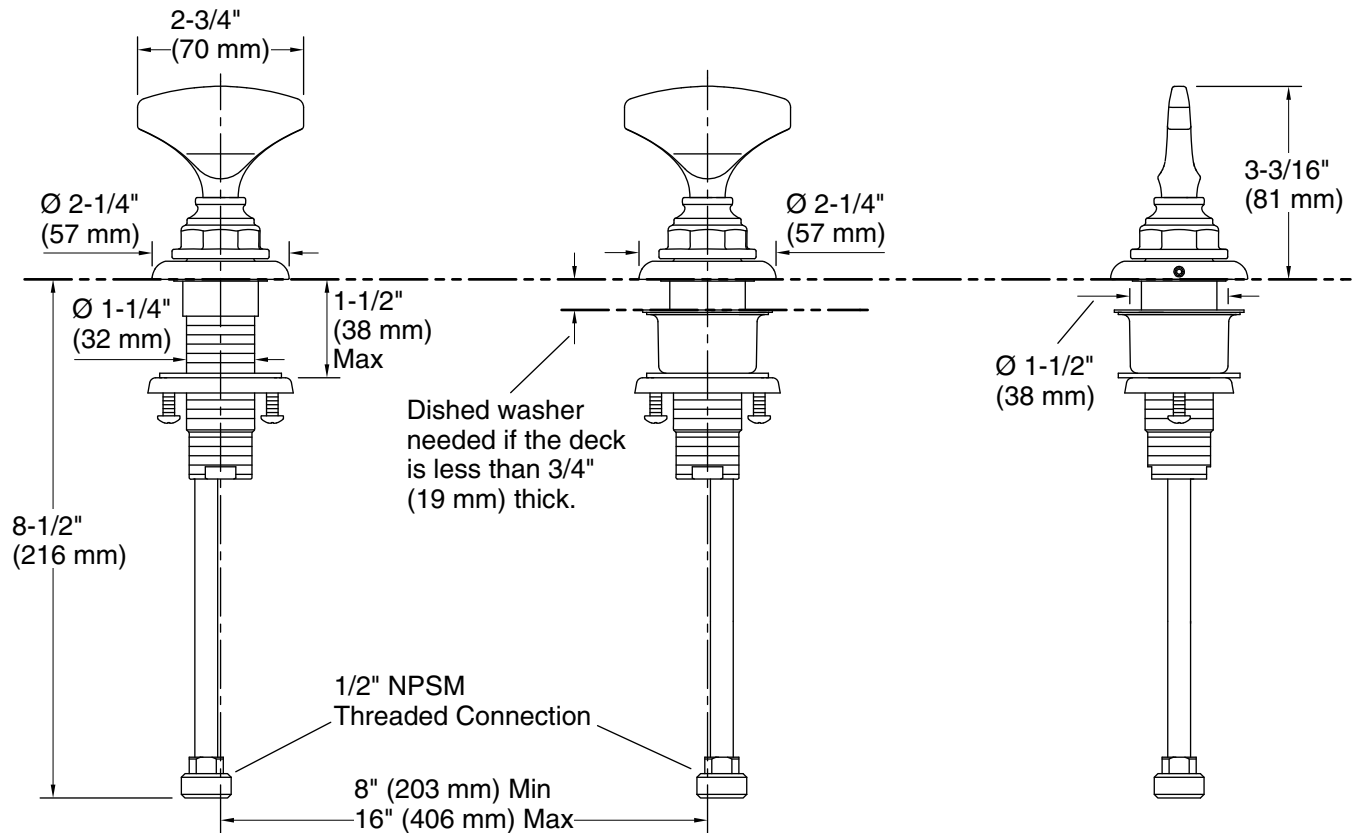

KOHLER Faucets Nero Marquina T-handle bathroom sink faucet handles
Artifacts®
K-98068-6NRO

Technical Information

All product dimensions are nominal.

Notes

Install this product according to the installation instructions.

ADA compliant when installed to the specific requirements of these regulations.