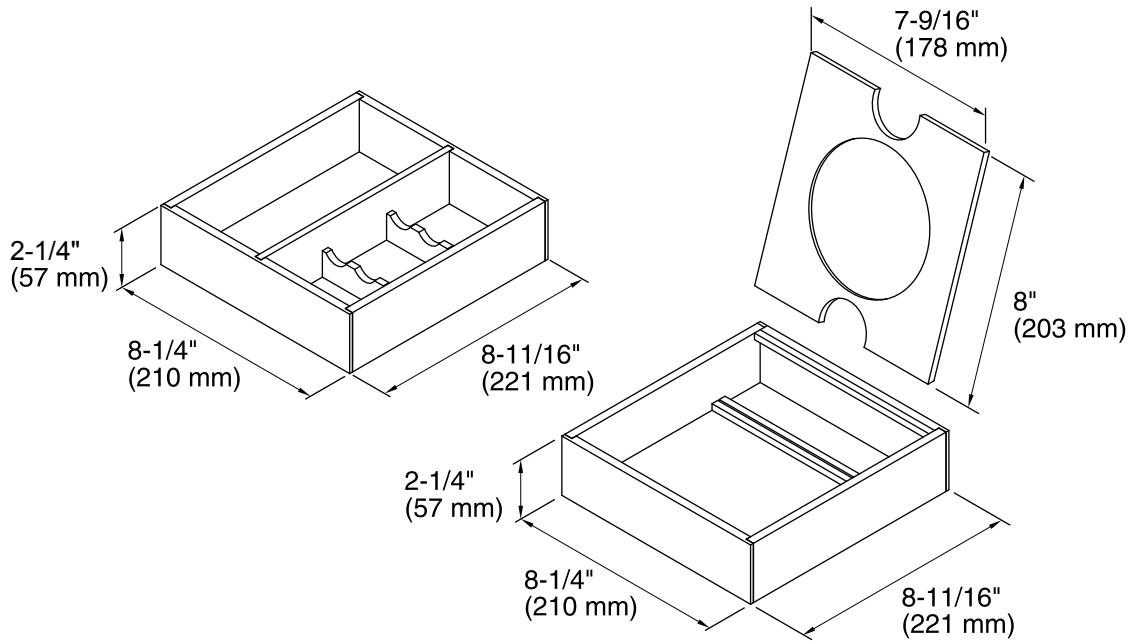

Features

- For use with Jacquard®, Damask®, Poplin™, Marabou®, and Jute® vanities.
- Compartmentalizes vanity drawer to maximize storage space and organize items.
- Includes removable magnifying mirror.
- Compartments for holding makeup brushes and makeup items.
- Bamboo construction.
- Rubber feet allow you to set tray on the countertop during use.

	1WS	Bamboo Twill
--	-----	--------------

Technical Information

All product dimensions are nominal.

Material: Wood