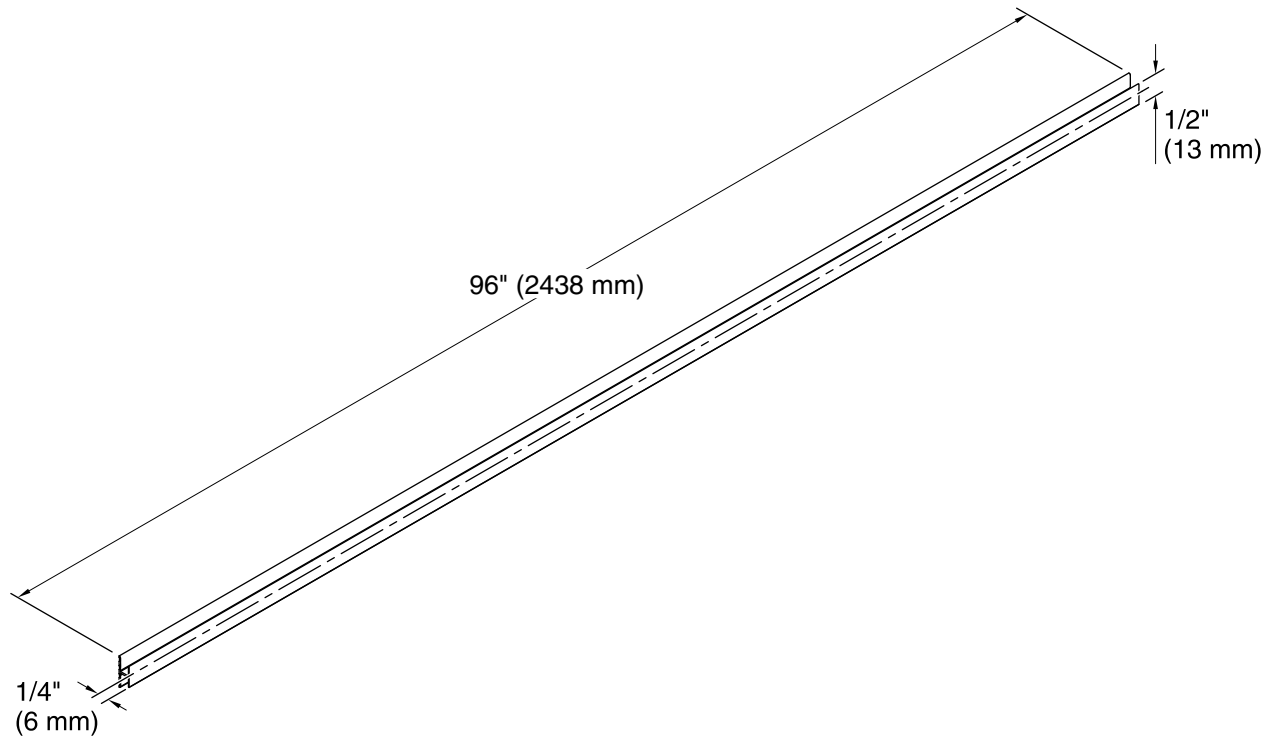

Technical Information

All product dimensions are nominal.

Notes

Install this product according to the installation guide.