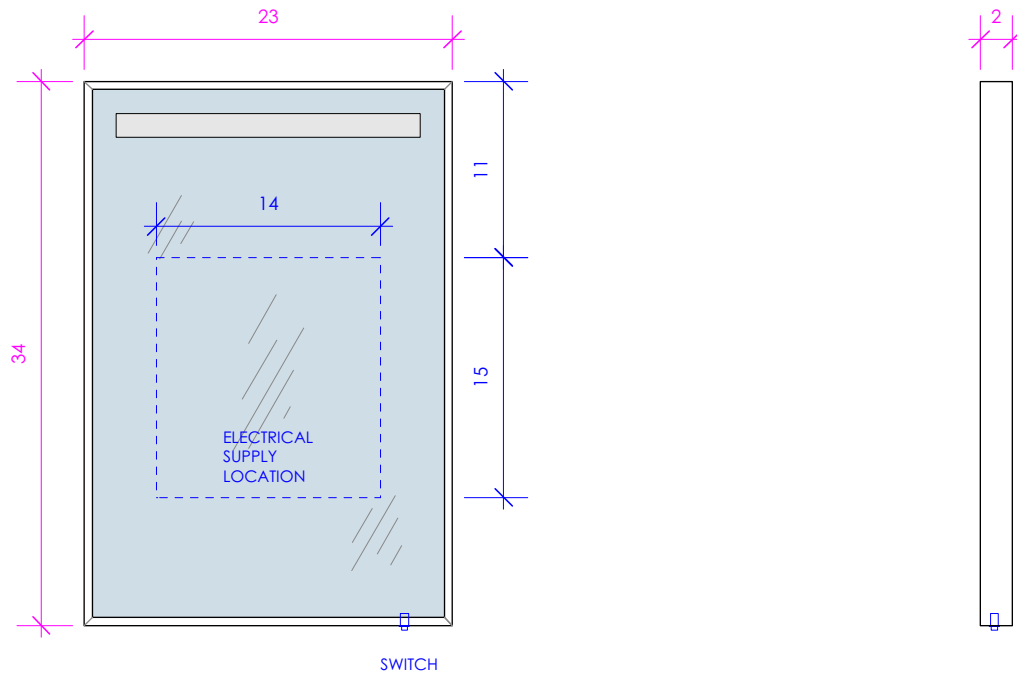

LACAVA

MIRROR

M08-23

FEATURES:

- WALL HUNG MIRROR
- LED ACCENT LIGHTING STRIP WITH SWITCH
- ACCENT STRIP DOES NOT SUBSTITUTE FOR TASK LIGHTING
- LEDS CAN BE USED WITH RECESSED PLUG-IN OUTLET OR HARDWIRED
- PROUDLY HANDMADE IN THE USA
- MANUFACTURED WITH LOW VOC FINISHES AND WOOD FROM RENEWABLE FORESTS