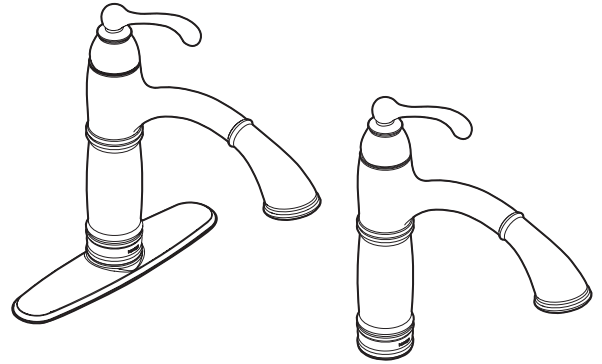

OPERATION

- Lever style handle
- Operates with less than 5 lbs. of force
- Operates in spray or stream mode in the pullout or retracted position

FLOW

- Flow is limited to 1.5 gpm (5.7 L/min) at 60 psi

CARTRIDGE

- 1255™ Duralast™ cartridge for Single-Handle Faucets
- Engineered polymers, non-ferrous and stainless steel materials

STANDARDS

- Third party certified to IAPMO Green ASME A112.18.1/CSA B-125.1 and all applicable requirements referenced therein including NSF 61/9 & 372
- Meets CalGreen and Georgia SB370 requirements
- Complies with California Proposition 65 and with the Federal Safe Drinking Water Act
- The backflow protection system in the device consists of two independently operating check valves, a primary and a secondary which prevent backflow

- **ADA** for lever handle

WARRANTY

1. Lifetime limited warranty against leaks, drips and finish defects to the original homeowner
   - 10 year limited warranty when used in a multifamily installation
   - 5 year limited warranty when used in a commercial installation
2. Visit www.moen.com/support for complete details and limitations

Specifications

BRANTFORD™ Single Handle Pullout Kitchen Faucet

Model: 7295 series

NOTE: THIS FAUCET IS DESIGNED TO BE INSTALLED THROUGH 1, 2 OR 3 HOLES, 1-1/2" (38mm) MIN. DIA.