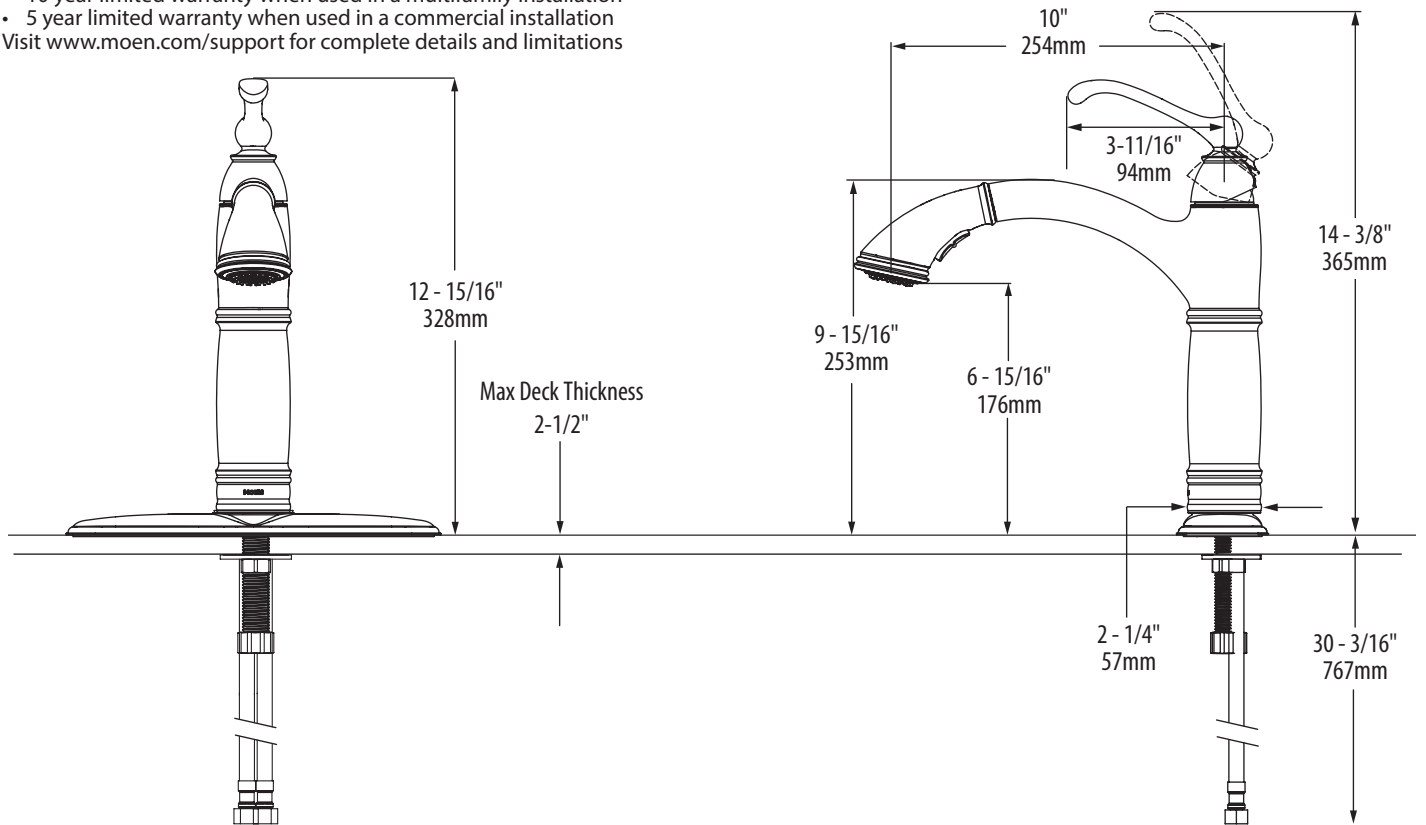

**CARTRIDGE**

- 1255™ Duralast™ cartridge for Single-Handle Faucets
- Engineered polymers, non-ferrous and stainless steel materials

**STANDARDS**

- Third party certified to IAPMO Green ASME A112.18.1/CSA B-125.1 and all applicable requirements referenced therein including NSF 61/9 & 372
- Meets CalGreen and Georgia SB370 requirements
- Complies with California Proposition 65 and with the Federal Safe Drinking Water Act
- The backflow protection system in the device consists of two independently operating check valves, a primary and a secondary which prevent backflow

## BRANTFORD™ Single Handle Pullout Kitchen Faucet

Model: 7295 series

**NOTE:** THIS FAUCET IS DESIGNED TO BE INSTALLED THROUGH 1, 2 OR 3 HOLES, 1-1/2" (38mm) MIN. DIA.

**CRITICAL DIMENSIONS**  
(DO NOT SCALE)