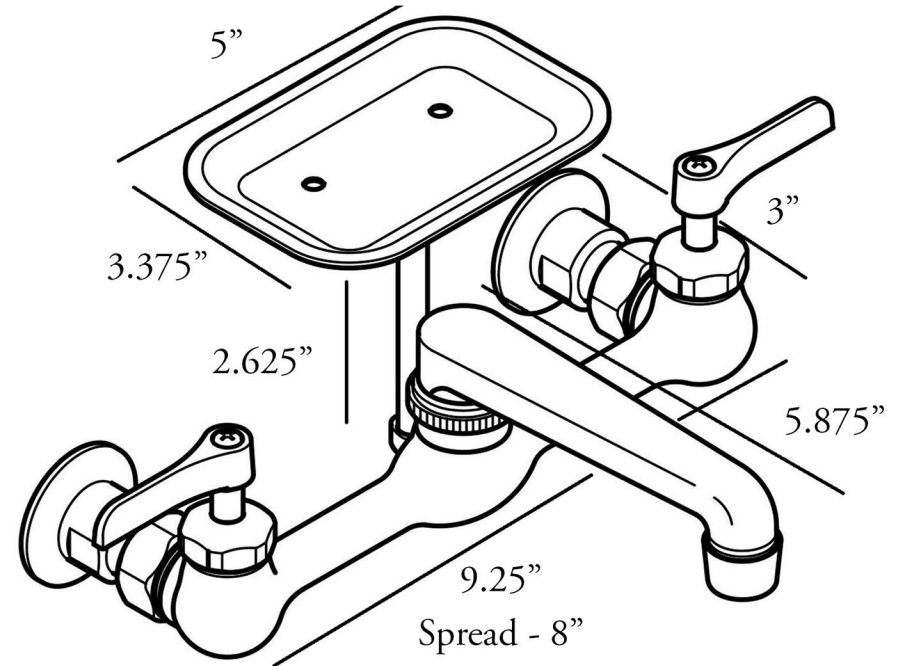

Nantucket Collection

Premium 8" Spread Wallmount Faucet
Chrome Plated Brass

Nantucket

S I N K S

www.NantucketSinksUSA.com
info@nantucketsinksusa.com

MODEL:
CIF-2H

3.75"

FEATURES

- Heavy Solid Brass Construction - Chrome Plated
- 1.5 GPM Flow Rate
- ICC-ES Listing File No. PMG-1367, PMG-1368, PMG-1419
- Ceramic Cartridge
- Meets or Exceeds all State Code Compliance Laws
- 8" Spread design
- With cUPC, ASME, NSF-619 & NSF-619G (AB1953) Approval