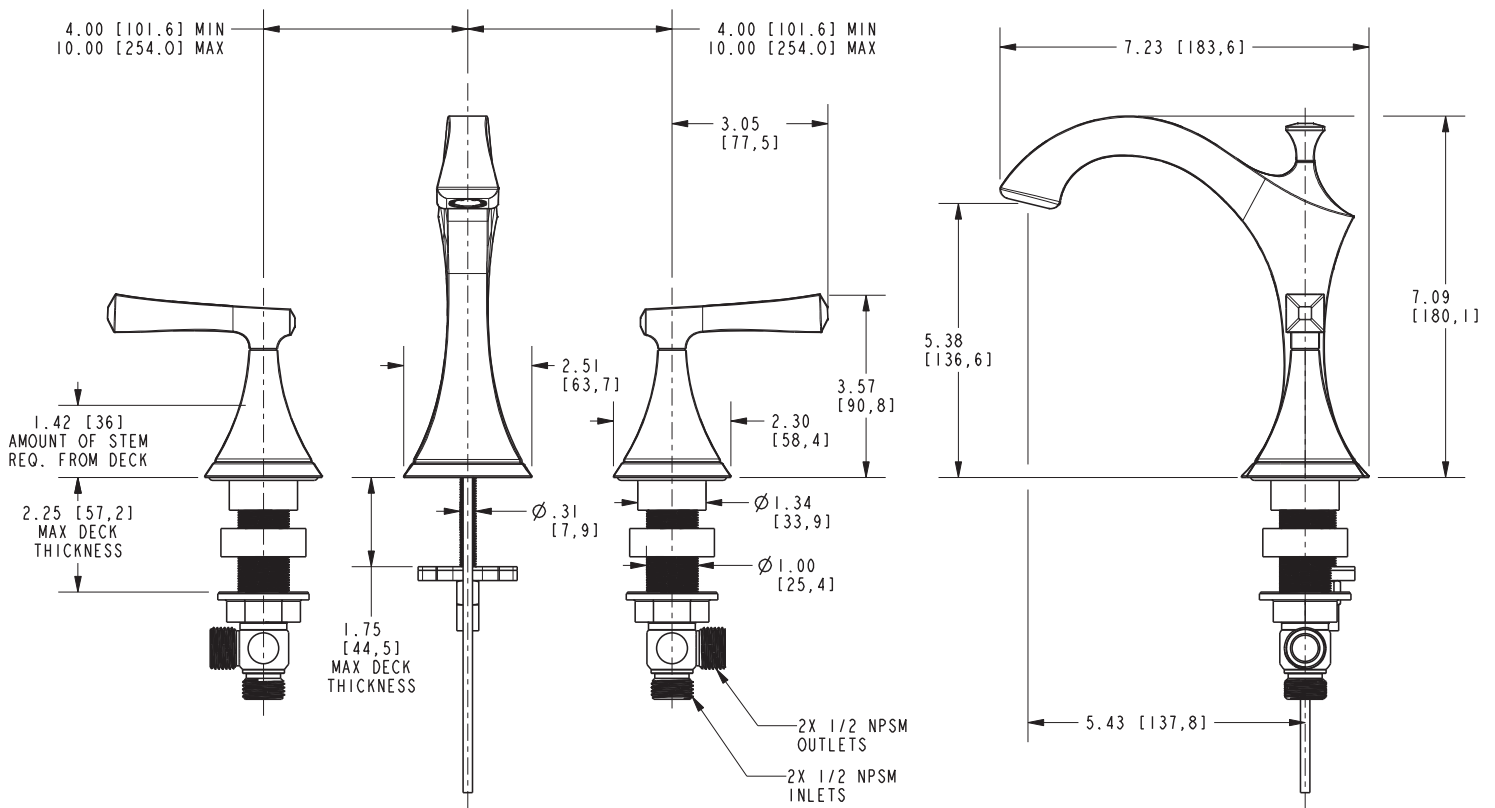

Features

- Solid brass construction
- Brass valve bodies
- Quarter-turn washerless ceramic disc valve cartridges
- Spout assembly with integral supply hoses
- Pop-up drain with tailpiece
- 5.38" (13.7 cm) spout height at outlet
- 5.43" (13.8 cm) spout reach (c-c)
- For 8" (20.3 cm) centers - Maximum 20" (50.8 cm)
- ADA Compliant
- 1.2 GPM (4.5 LPM) Max

Model	Description	Colors Finishes
2570	Widespread Lavatory Faucet	<input type="checkbox"/> 10B <input type="checkbox"/> 15 <input type="checkbox"/> 15S <input type="checkbox"/> 26 <input type="checkbox"/> Other

Product Specification Add "Color / Finish" suffix to Model number, below.

The two-handle Widespread Lavatory Faucet shall be made of solid brass construction. Faucet shall incorporate a spout assembly with integral supply hoses and feature brass valve bodies with quarter-turn washerless ceramic disc valve cartridges. Faucet shall have a 1.2 gallon (4.5 liter) per minute maximum flow rate. Product shall be for 8" (20.3 cm) centers - Maximum 20" (50.8 cm). Product shall incorporate a 5.38" (13.7 cm) spout height at outlet and a 5.43" (13.8 cm) spout reach (c-c). Faucet shall include a pop-up drain with tailpiece and incorporate ADA compliant contemporary lever handles. Widespread Lavatory Faucet shall be Newport Brass Model 2570/____.

2570

PRODUCT DIMENSIONS *(Units are in inches)*

Product Dimensions are provided for reference only. For specific product installation guidelines, please reference the Installation Instructions of the product being installed.