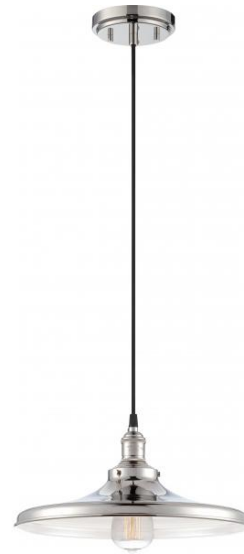

# NUVO 60/5406

Vintage - 1 Light Pendant with Matching Shade  
- Vintage Lamp Included

<b>Collection</b>	Vintage
<b>Fixture Type</b>	Pendant
<b>Category</b>	Pendants
<b>Finish</b>	Polished Nickel
<b>Style</b>	Transitional
<b>Number Of Lights</b>	1
<b>Warranty</b>	1 Year Limited

### Features

- One - Light Vintage Pendant
- Width: 14" Height: 6 3/4"
- Brushed Nickel / Frosted White
- UL Dry

## Product Specifications

Style	Extends	Width	Height	Package Weight	Glass Finish
Transitional	n/a	14.00	6.75	4.22	Glass

Bulb Shape	Bulb Type	Bulb Base	Bulb Included	UPC	Replaceable Light Source
A19	Incandescent	Medium	0	*045923654060	Yes