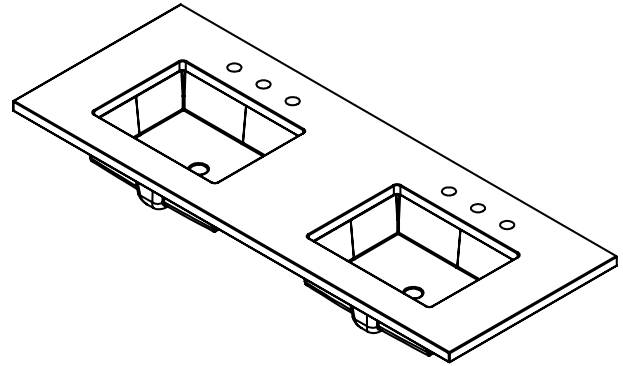

Features

- Fully welded and polished stainless steel frame
- Perforated stainless steel panel detailing
- Fluted metal knobs and feet
- Adjustable storage shelves

Materials & Construction

- Stainless steel frame, body, and legs
- Cabinet grade MDF internal side panels
- Full MDF back panel, no cutout
- Durable, moisture resistant polyurethane finish
- Soft close door hinges
- Solid brass hardware
- Adjustable leveling feet

Dimensions

Width: 60-3/16"

Height: 32-13/16"

Depth: 23-1/8"

Model Number Key

PRODUCT LINE	CATEGORY	COLLECTION	WIDTH	FINISH OPTIONS	OPTIONS
C = Craft Series	V = Vanity	MA = Mackey	60"	(See above)	(See above)

Mackey 60" Vanity CVMA60

Features

- Silestone Quartz Surface
- Includes Robern Ceramic Lavatory
- Includes installation hardware

Materials & Construction

- Pre-drilled for 8" wide spread faucet

Options

- Available finishes:
 - 93, White Zeus Extreme
 - 95, Eternal Marquina
 - 96, Pietra
 - 97, Calypso
 - 98, Eternal Serena
 - 99, Silken Pearl
 - 100, Eternal Calcatta Gold
 - 101, Iconic Black
- Pairs with Craft Series Sendai & Mackey 60" vanities

Dimensions

Width: 60"
Height: 1-1/8"
Depth: 23"

Model Number Key

CATEGORY	DEPTH	WIDTH	LAV TYPE	OVERFLOW	COLORS	DASH	FAUCET HOLES	OPTIONS
T = Top	A = 23" Depth Fabricated Top	60"	U = Under Counter	D = Dual/Double Sink (60in Only)	(See above)	-	8 = 3 Holes Drilled (Centered on Lav Location)	(See above)