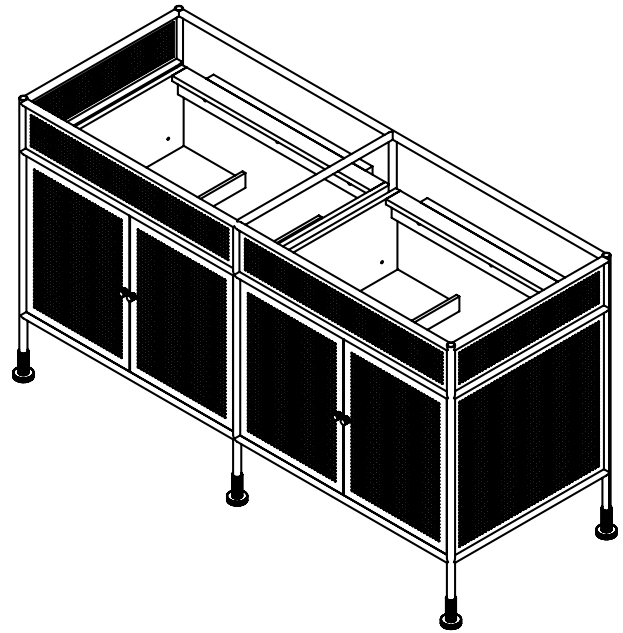

Features

- Fully welded and polished stainless steel frame
- Perforated stainless steel panel detailing
- Fluted metal knobs and feet
- Adjustable storage shelves

Materials & Construction

- Stainless steel frame, body, and legs
- Cabinet grade MDF internal side panels
- Full MDF back panel, no cutout
- Durable, moisture resistant polyurethane finish
- Soft close door hinges
- Solid brass hardware
- Adjustable leveling feet

Dimensions

Width: 60-3/16"

Height: 32-13/16"

Depth: 23-1/8"

Model Number Key

PRODUCT LINE	CATEGORY	COLLECTION	WIDTH	FINISH OPTIONS	OPTIONS
C = Craft Series	V = Vanity	MA = Mackey	60"	(See above)	(See above)

Mackey 60" Vanity CVMA60

Features

- Silestone Quartz Surface
- Includes Robern Ceramic Lavatory
- Includes installation hardware

Materials & Construction

- Pre-drilled for 8" wide spread faucet

Options

- Available finishes:
 - 93, White Zeus Extreme
 - 95, Eternal Marquina
 - 96, Pietra
 - 97, Calypso
 - 98, Eternal Serena
 - 99, Silken Pearl
 - 100, Eternal Calcatta Gold
 - 101, Iconic Black
- Pairs with Craft Series Sendai & Mackey 60" vanities

Dimensions

Width: 60"
Height: 1-1/8"
Depth: 23"

Model Number Key

CATEGORY	DEPTH	WIDTH	LAV TYPE	OVERFLOW	COLORS	DASH	FAUCET HOLES	OPTIONS
T = Top	A = 23" Depth Fabricated Top	60"	U = Under Counter	D = Dual/Double Sink (60in Only)	(See above)	-	8 = 3 Holes Drilled (Centered on Lav Location)	(See above)