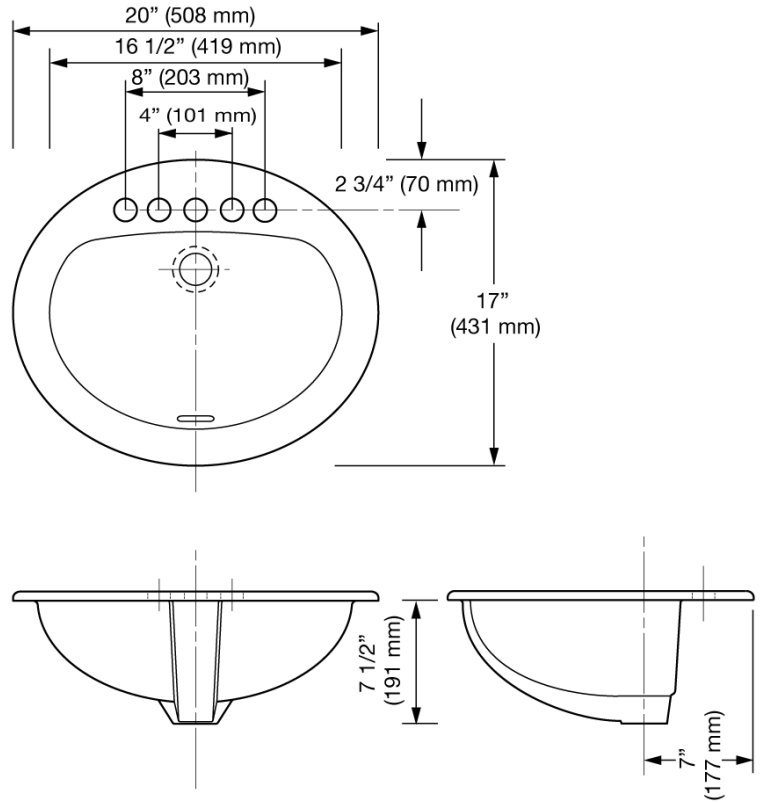

CODE NUMBER

3873072

DESCRIPTION

Vitreous China Drop-In Lavatory with SloanTec® Glaze.

DETAILS

- Centerset: 4"
- Nominal Dimensions: 17" x 20" x 8" (432 x 508 x 203mm)

FEATURES

- White Vitreous China
- Permanent SloanTec™ hydrophobic antimicrobial glaze inhibits the growth and buildup of germs, bacteria, mold, mildew and mineral scale on the surfaces
- Drop-in
- Front overflow
- 4" (102mm) centerset
- 20" x 17" (508 mm x 431 mm)

ROUGH-IN

COMPLIANCES & CERTIFICATIONS

(cUPC Certified, EPD, HPD)

NOTES

All information contained within this document subject to change without notice.

All vitreous china dimensions shown in these drawings are nominal and not to scale. Dimensions can vary within the tolerances established in the governing ASME A112.19.2/CSA B45.1 standard. It is important to consider this when planning rough-in and plumbing layouts.