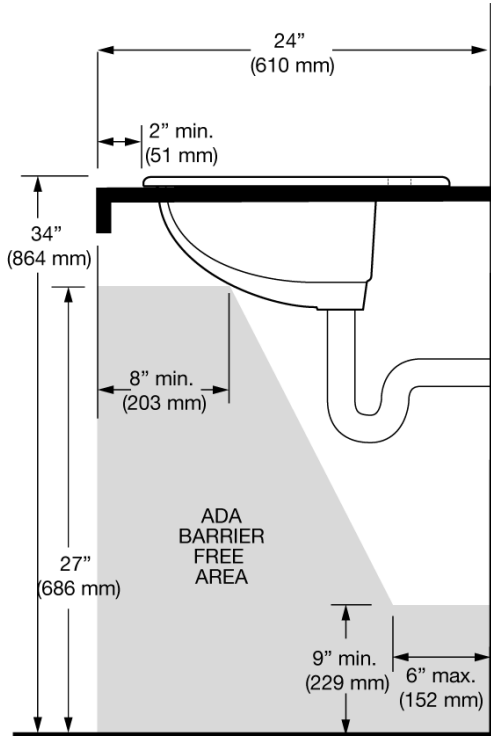

CODE NUMBER

3873072

DESCRIPTION

Vitreous China Drop-In Lavatory with SloanTec® Glaze.

DETAILS

- Centerset: 4"
- Nominal Dimensions: 17" x 20" x 8" (432 x 508 x 203mm)

FEATURES

- White Vitreous China
- Permanent SloanTec™ hydrophobic antimicrobial glaze inhibits the growth and buildup of germs, bacteria, mold, mildew and mineral scale on the surfaces
- Drop-in
- Front overflow
- 4" (102mm) centerset
- 20" x 17" (508 mm x 431 mm)

ROUGH-IN

COMPLIANCES & CERTIFICATIONS

(cUPC Certified, EPD, HPD)

NOTES

All information contained within this document subject to change without notice.

All vitreous china dimensions shown in these drawings are nominal and not to scale. Dimensions can vary within the tolerances established in the governing ASME A112.19.2/CSA B45.1 standard. It is important to consider this when planning rough-in and plumbing layouts.