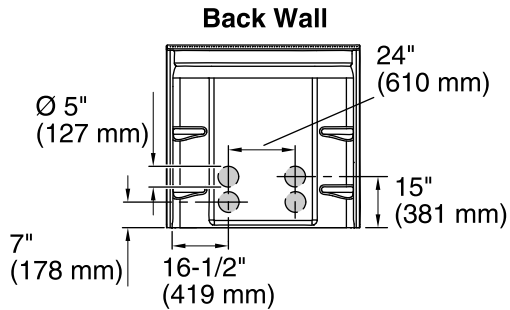

### Technical Information

All product dimensions are nominal.

Installation: Three-wall alcove

Drain location: Left

Basin area, bottom: 42" x 20" (1067 mm x 508 mm)

Basin area, top: 54" x 26" (1372 mm x 660 mm)

Water depth: 13-3/4" (349 mm)

Water capacity: 55 gal (208.2 L)

Maximum door height: 56-3/4" (1441 mm)

Maximum door width: 57-11/16" (1465 mm)