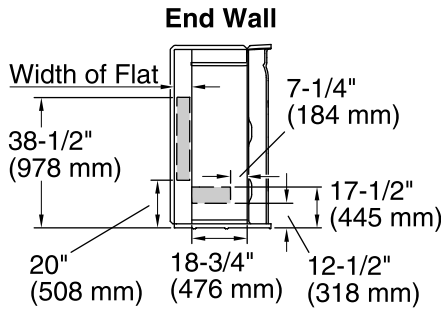

### Technical Information

All product dimensions are nominal.

Installation: Three-wall alcove

Drain location: Left

Basin area, bottom: 42" x 20" (1067 mm x 508 mm)

Basin area, top: 54" x 26" (1372 mm x 660 mm)

Water depth: 13-3/4" (349 mm)

Water capacity: 55 gal (208.2 L)

Maximum door height: 56-3/4" (1441 mm)

Maximum door width: 57-11/16" (1465 mm)