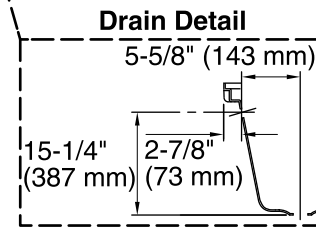

### Technical Information

All product dimensions are nominal.

Installation: Three-wall alcove

Drain location: Left

Basin area, bottom: 42" x 20" (1067 mm x 508 mm)

Basin area, top: 54" x 26" (1372 mm x 660 mm)

Water depth: 13-3/4" (349 mm)

Water capacity: 55 gal (208.2 L)

Maximum door height: 56-3/4" (1441 mm)

Maximum door width: 57-11/16" (1465 mm)