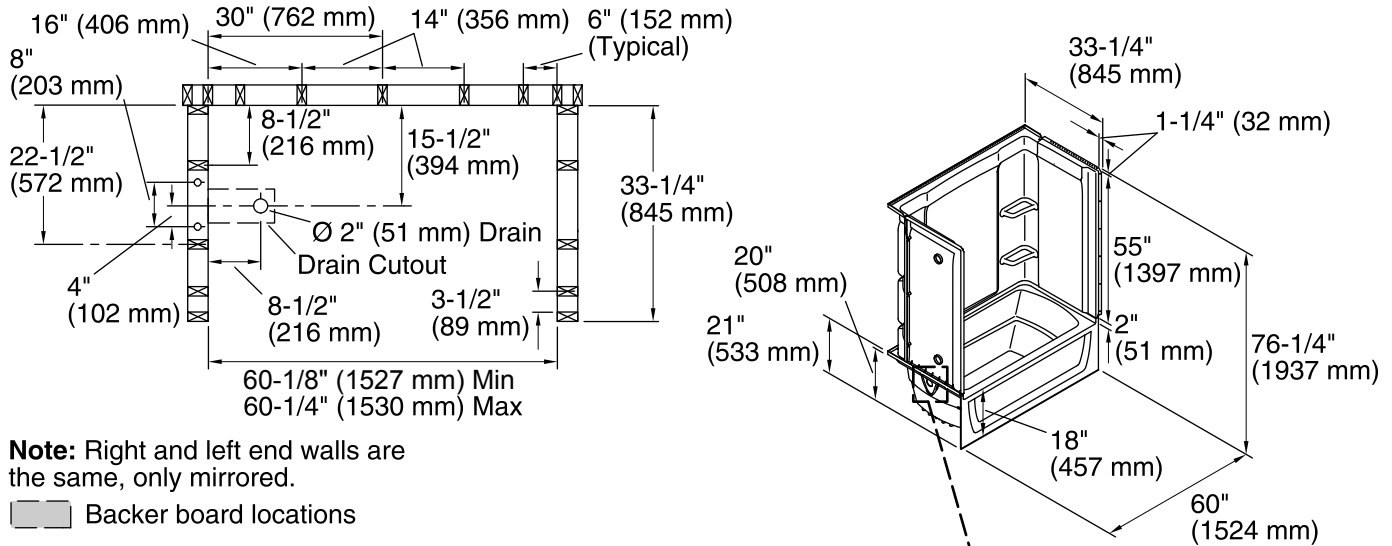

### Technical Information

All product dimensions are nominal.

Installation: Three-wall alcove

Drain location: Left

Basin area, bottom: 42" x 20" (1067 mm x 508 mm)

Basin area, top: 54" x 26" (1372 mm x 660 mm)

Water depth: 13-3/4" (349 mm)

Water capacity: 55 gal (208.2 L)

Maximum door height: 56-3/4" (1441 mm)

Maximum door width: 57-11/16" (1465 mm)