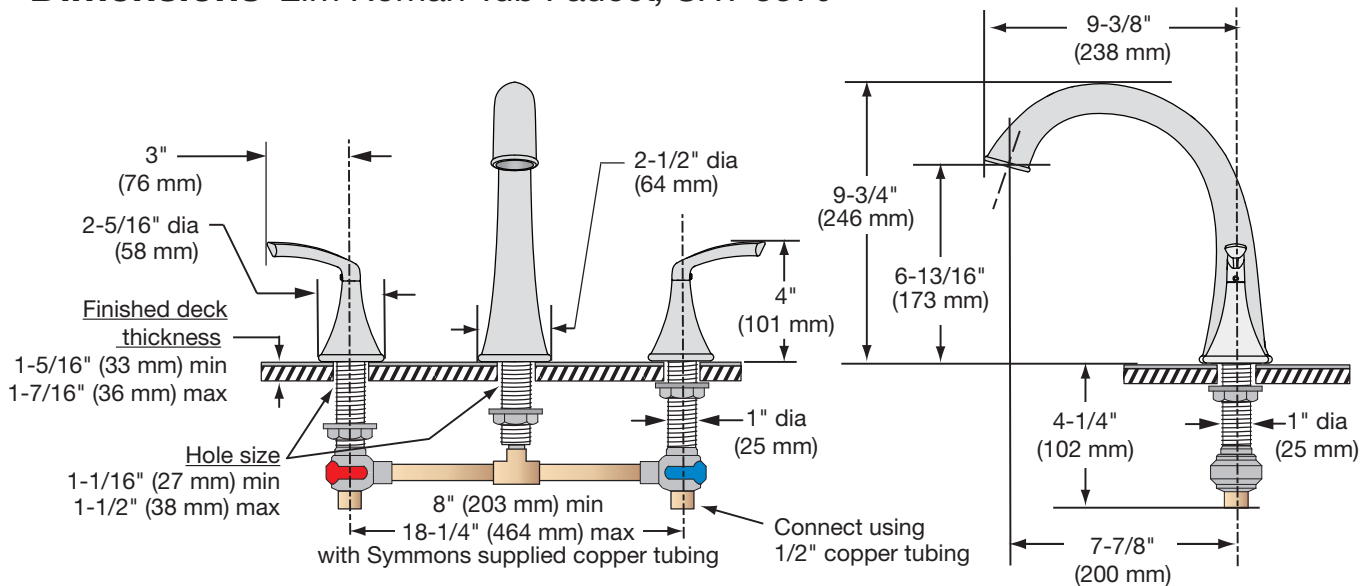

**Options / Modifications**

*Append appropriate -suffix to model number*

**Feature Highlights**

- Two handle Roman Tub Faucet with quarter turn ceramic control components.
- 1/2 rigid copper tubing connections
- Cast brass spout
- Metal construction
- Standard finish is polished chrome

**Standards / Certifications**

ASME A112.18.1/CSA B125.1

**Warranty**

- Limited Lifetime - to the original end purchaser in residential / consumer installations.
- 5 years - for commercial installations

**Dimensions Elm Roman Tub Faucet, SRT-5570**

Dimensions subject to change without notice.