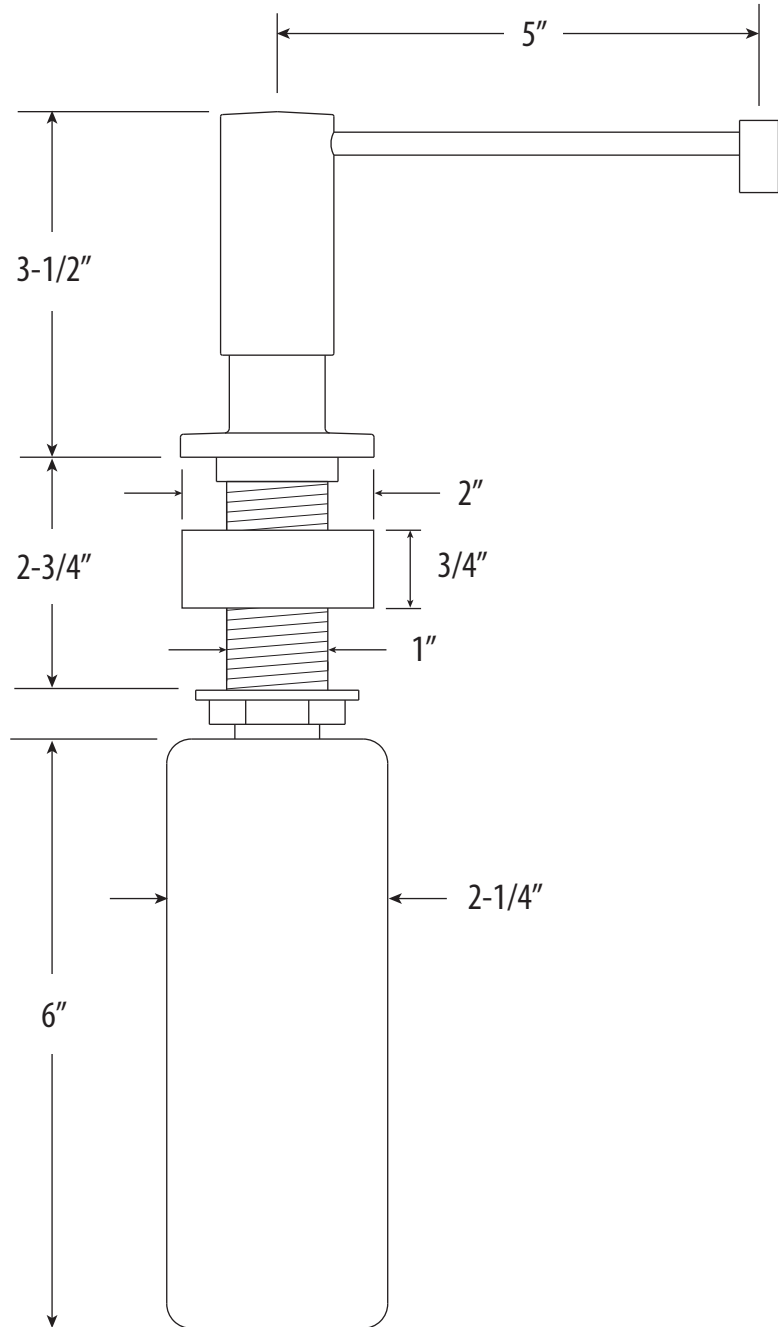

CONTEMPORARY SOAP/LOTION DISPENSER / EXTENDED SPOUT

4065E

- MAX COUNTER THICKNESS 2-3/8"
- INSTALL HOLE SIZE ADAPTABLE UP TO 1-3/8"

DIMENSIONS MAY VARY AND ARE SUBJECT TO CHANGE. NO RESPONSIBILITY IS ASSUMED FOR USE OF SUPERCEDED OR VOIDED DATA